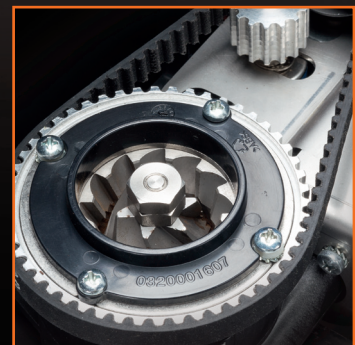

varigrind®

the perfect grind, every time.