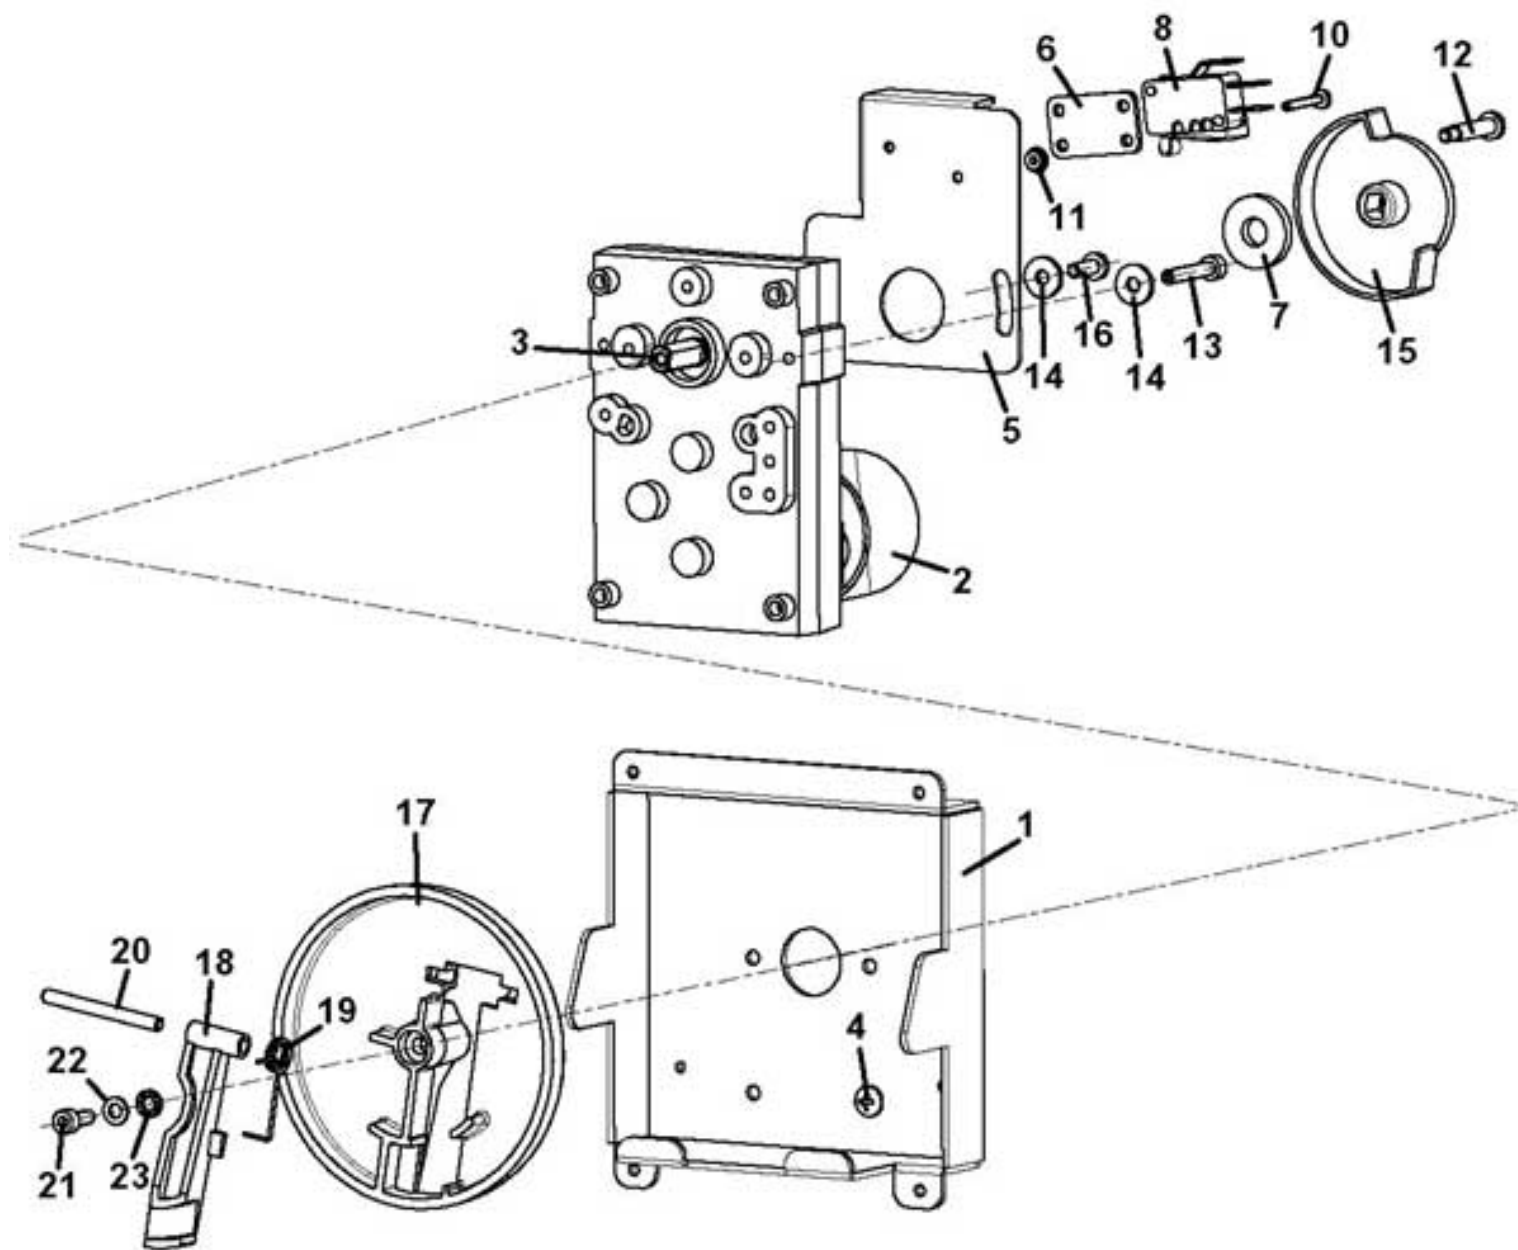

CINO XS GRANDE
MICRO COFFEE GROUP MOTOR SUPPORT