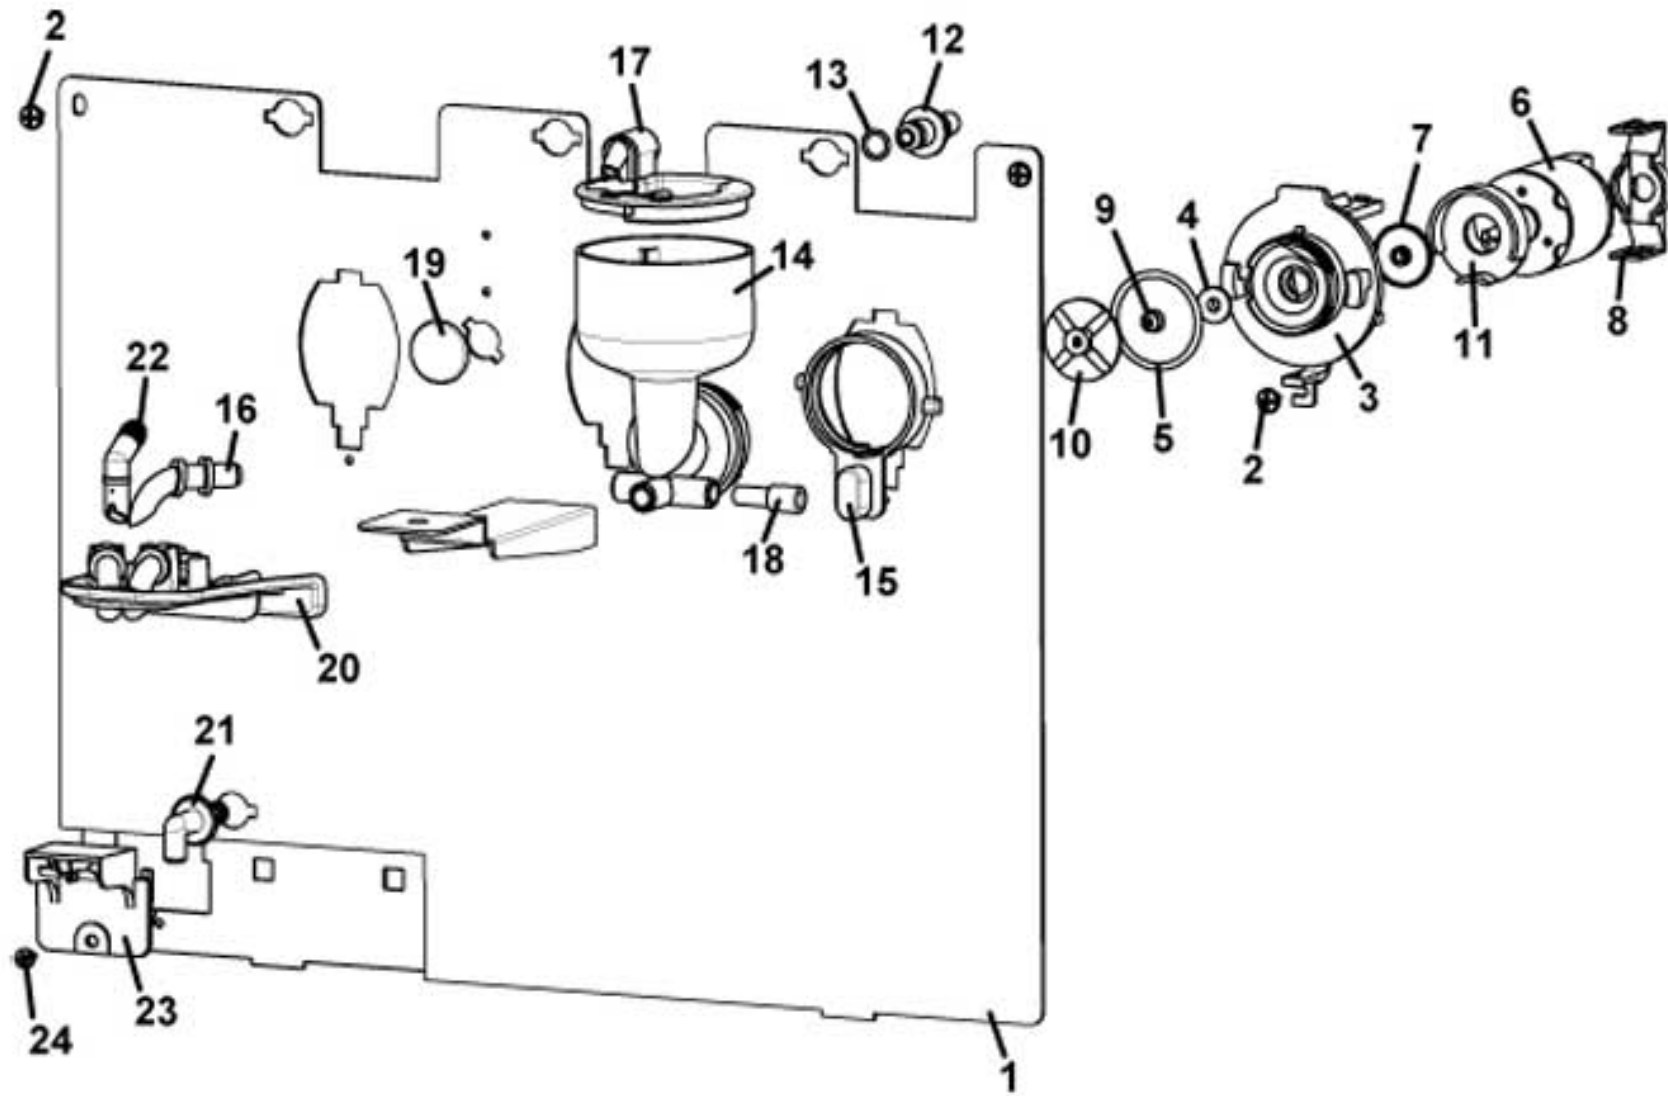

*CINO XS GRANDE  
MIXER PLAN (INSTANT VERSION)*

CINO XS GRANDE

MIXER PLAN (INSTANT VERSION)

Pos. Code	Description
1 0080200002	MIXER SUPPORT
0080200002NA	MIXER SUPPORT BLACK
2 VIT0002401	SCREW TCB 3.5 x 9.5
3 0080100005	MIXER BASE
4 0080100015	MIXER BASE BUSH
5 GUA0000084	GASKET 3131
6 0090003023	24 V DC MIXER MOTOR SHAFT D.4
7 0080100024	DRIP TRAP FAN
8 0080100009	MOTOR CONNECTION COVER
0080100009IC	MOTOR CONNECTION COVER ORANGE RAL 2011
9 0080100101	MIXER GASKET - SHAFT D.4
10 0080100011	SMALL FAN MIXER SHAFT D.4
11 0080100023	MIXER COVER
0080100023IC	MIXER COVER ORANGE RAL 2011
12 0080100043	WATER OUTLET
13 GUA0000085	SILICONE GASKET 106
14/a 0080200110L	MIXER BODY W/O INLET W/LINE LEFT
14/b 0080200111R	MIXER BODY W/O INLET W/LINE RIGHT
14/c 0080200112C	MIXER BODY W/O INLET W/LINE CENTER
15 0080100006	STOPPER RING
0080100006IC	STOPPER RING ORANGE RAL 2011
16 0010020052	SPOUT DELIVERY
17 0080100042	MIXER RING WITH INLET PIPE
18 0080100095	COFFEE OUTLET REDUCTION D.4
19 0080100035	PLUG
0080100035NA	PLUG BLACK
20 0020039529	PLASTIC SUPPORT PRODUCT PIPE
0020039529NA	PLASTIC SUPPORT PRODUCT PIPE BLACK
21 0080100084	90° CONNECTION
22 0020039533	D.6 30° SPOUT DELIVERY
23 0010020836CL	TRAY CONTACTS SUPPORT ASSEMBLY
24 VIT0002009	SCREW T.C.B. 3,5 x 6,5