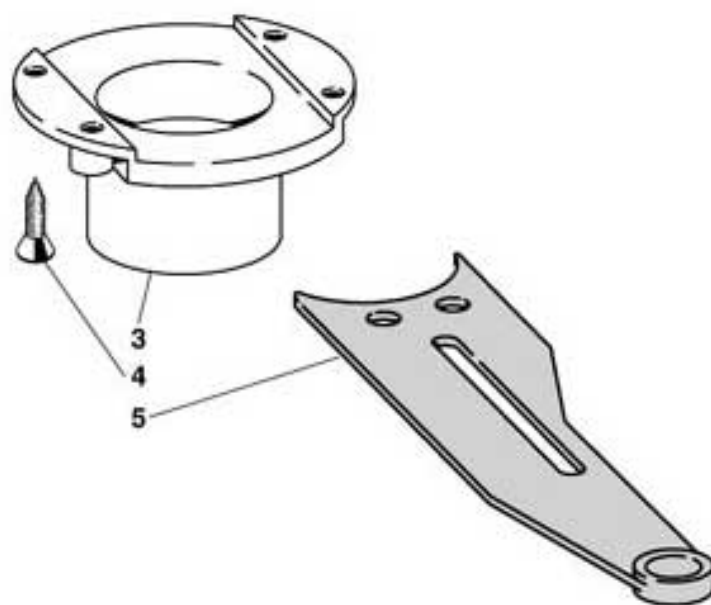

CINO XS GRANDE
COFFEE BEANS CONTAINER