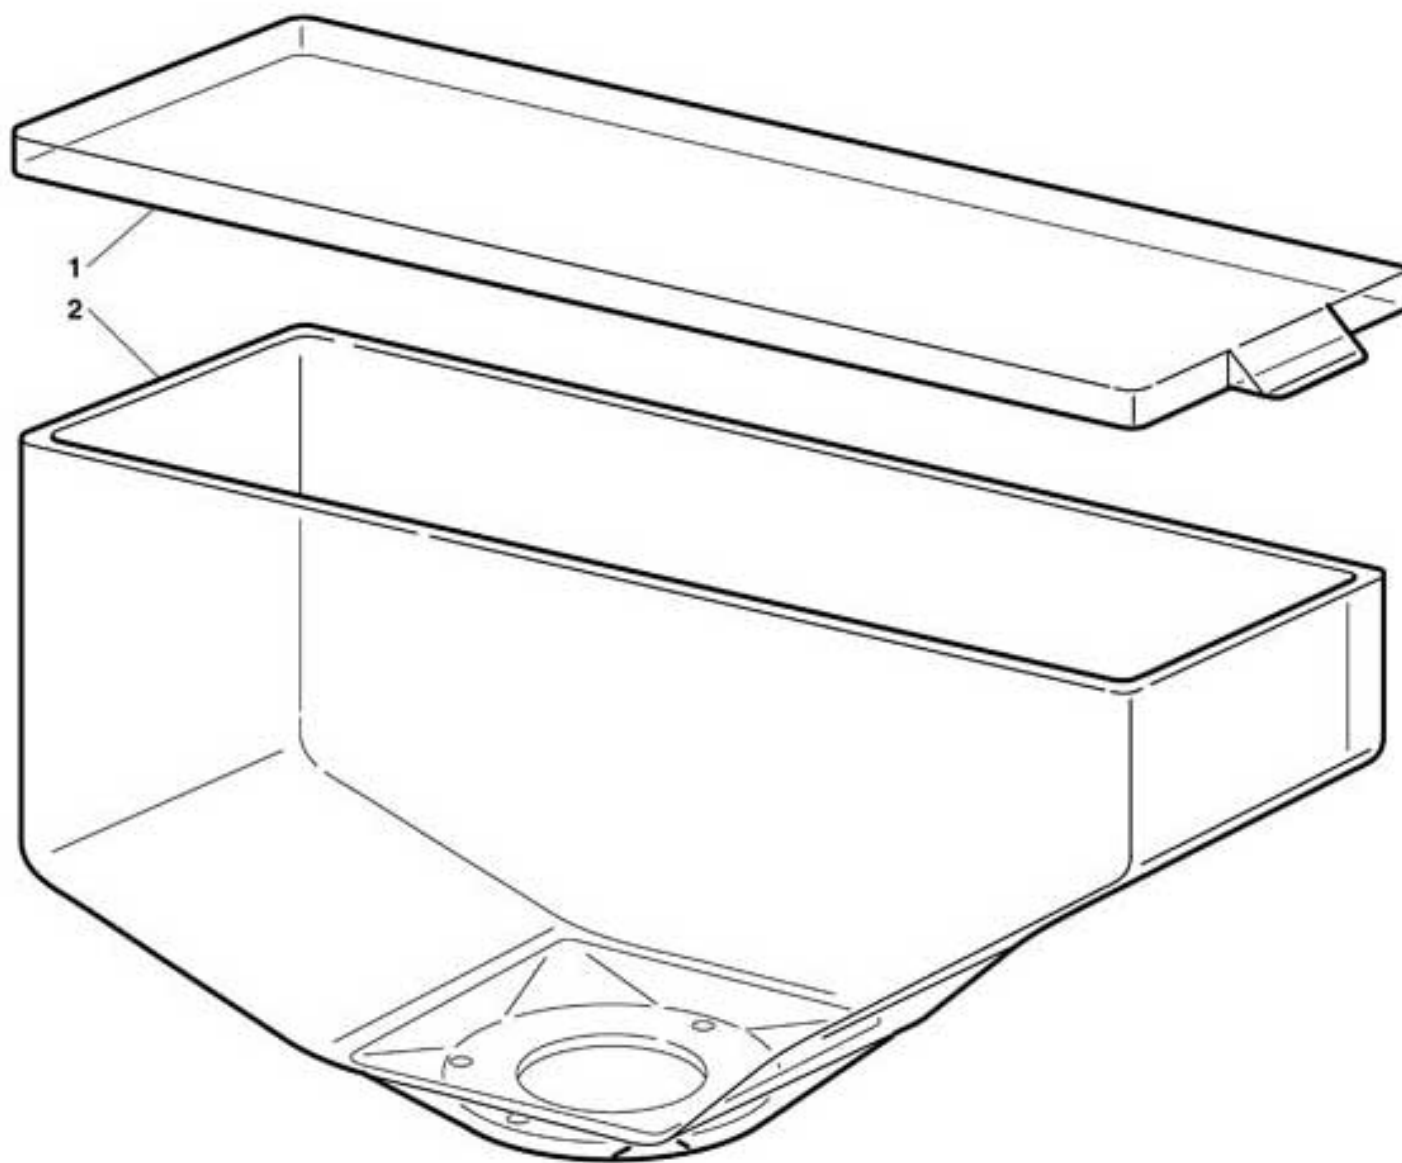

CINO XS GRANDE
COFFEE BEANS CONTAINER