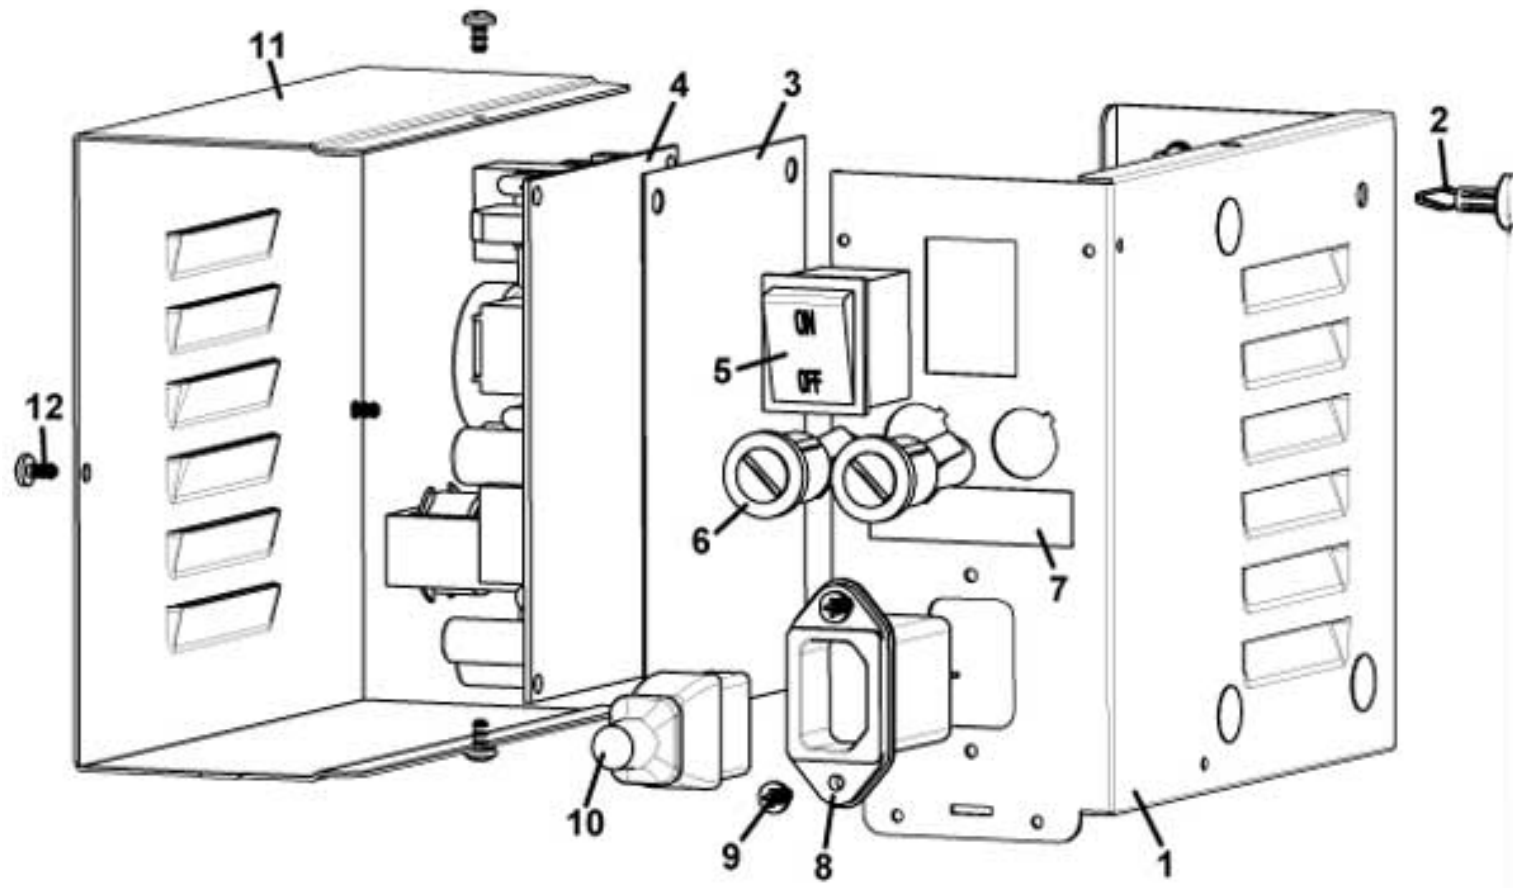

CINO XS GRANDE

REAR VIEW CABINET (PRESOBEAN VERSION)

Pos. Code	Description
1	0010024135 C/B CABINET STRUCTURE
	0010024135NA C/B CABINET STRUCTURE BLACK
2	ELE0060520 GROUND PIN
3	ELE0062013 PIN BOARD SUPPORT
4	SCH0007960 CPU POWER BOARD
5	SCH0007602 MICRO GROUP CONTROL
6	0110001058 24V INLET SAFETY VALVE
7	0130013016 FIRE-FANS SUPPORT
	0130013016NA FIRE-FANS SUPPORT BLACK
8	ELE0000462 AXIAL FAN 24DC-LOWER SPEED
9	0010027064 FAN COVER
10	ELE0000461 AXIAL FAN 24DC- HIGH SPEED
11	0010027065 FAN CONNECTION
12	VIT0002401 SCREW TCB 3.5 x 9.5
13	TEOL000001CL3 SPIRAL PIPE D.20 L.220MM
14	0010027043 EOLO TUBE CONNECTION
	0010027043NA EOLO TUBE CONNECTION BLACK
15	See table SWITCHING UNIT
16	0600016455 WATER OUTLET PLUG
17	VIT0002009 SCREW T.C.B. 3,5 x 6,5
18	GUA0011010 PLUG
19	0810010558 WATER INLET VALVE CONNECTION
20	GUA0000021 GASKET 130
2	See table WATER INLET PANEL