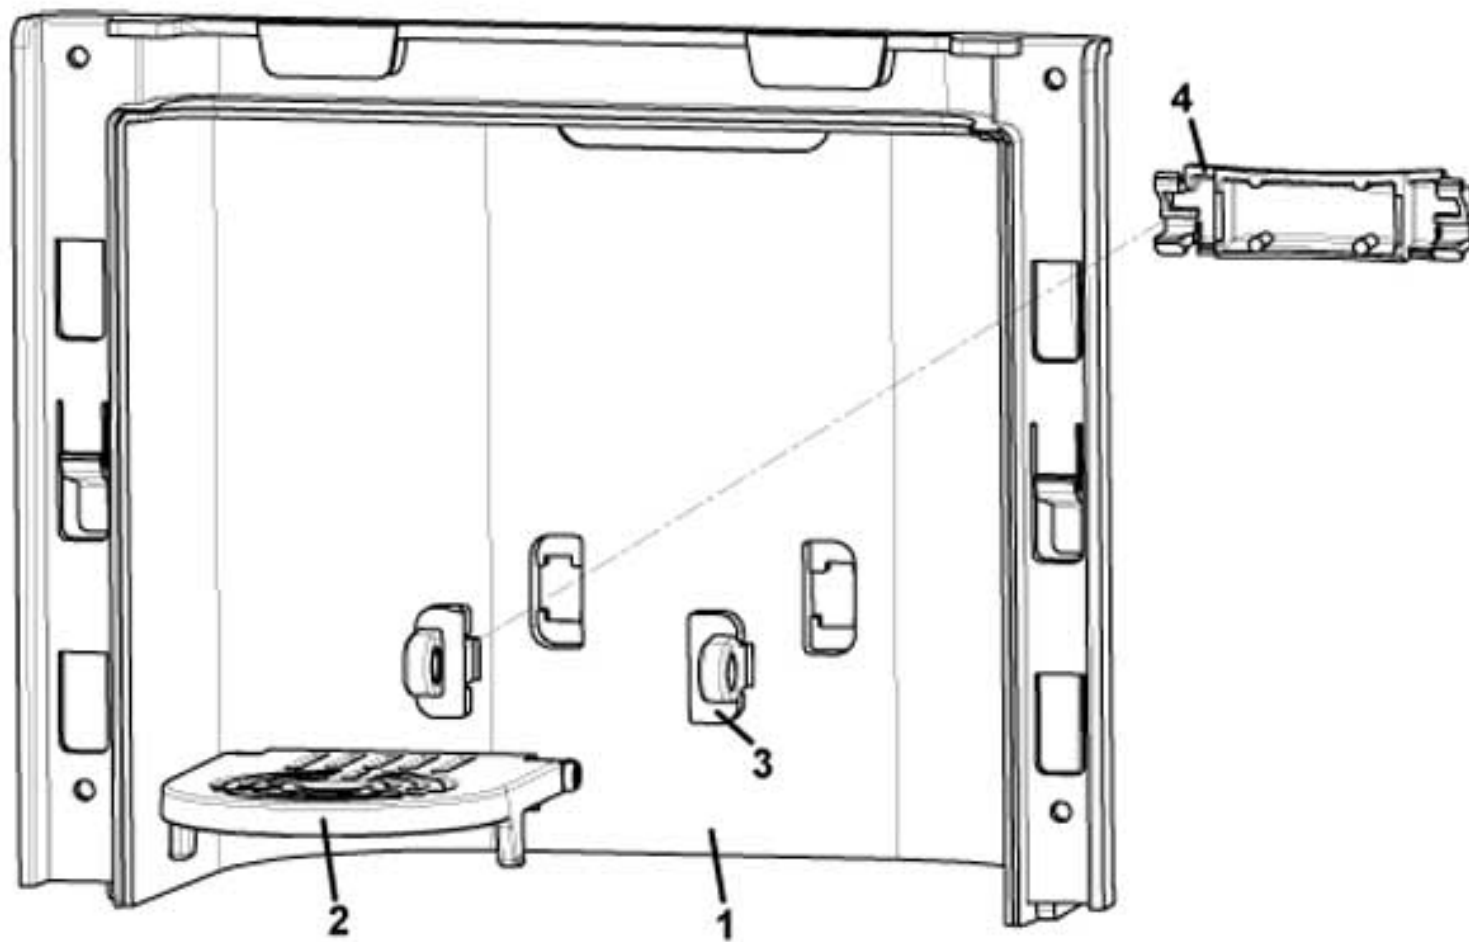

CINO XS GRANDE

DOOR

Pos. Code	Description
1	0020039006 DOOR STRUCTURE
	0020039006CG DOOR STRUCTURE LIGHT GREY RAL 7035
	0020039006CM DOOR STRUCTURE MERCEDES GREY RAL 9006
2	0020039007 FRONTAL FRAME
	0020039007CG FRONTAL FRAME LIGHT GREY RAL 7035
	0020039007CM FRONTAL FRAME MERCEDES GREY RAL 9006
3	VIT0002466 QUICK-THREAD SCREW 3.5 x 16 CROSS
4	SCH0005860 FLASH BOARD
5	SCH0008160 FRONTAL PANEL LIGHTING BOARD
6	SCH0008120 LATERAL LIGHTING BOARD
7	0020039078 DELIVERY LIGHTING SUPPORT
	0020039078TR DELIVERY LIGHTING SUPPORT TRASPARENT
8	SCH0008141 LOGO CUP STATION LIGHTING BOARD
9	0020039043 SX LATERAL PANEL
10	0020039048 G13 PREDISPOSITION DX PANEL
11	0020039537 COIN BOX BLOCKING TAB
	0020039537CM COIN BOX BLOCKING TAB MERCEDES GREY RAL 9006
	0020039537NA COIN BOX BLOCKING TAB BLACK
12	See table CUPS STOP
13	0020037014 LOCK PLATE
14	SER0000020 LOCK
15	0020037015 LOCK BRACKET
16	0020039075 UPPER DOOR INTERNAL COVER
	0020039075CM UPPER DOOR INTERNAL COVER MERCEDES GREY RAL 9006
	0020039075IC UPPER DOOR INTERNAL COVER ORANGE RAL 2011
17	0020039076 LOWER DOOR INTERNAL COVER
	0020039076NA LOWER DOOR INTERNAL COVER BLACK
18	0020039551 CABLE FIXING PLATE
	0020039551NA CABLE FIXING PLATE BLACK
19	VIT0002469 SCREW TC 3.5 x 10
20	0020039080 FRONTAL GLASS LOCK
	0020039080NA FRONTAL GLASS LOCK BLACK