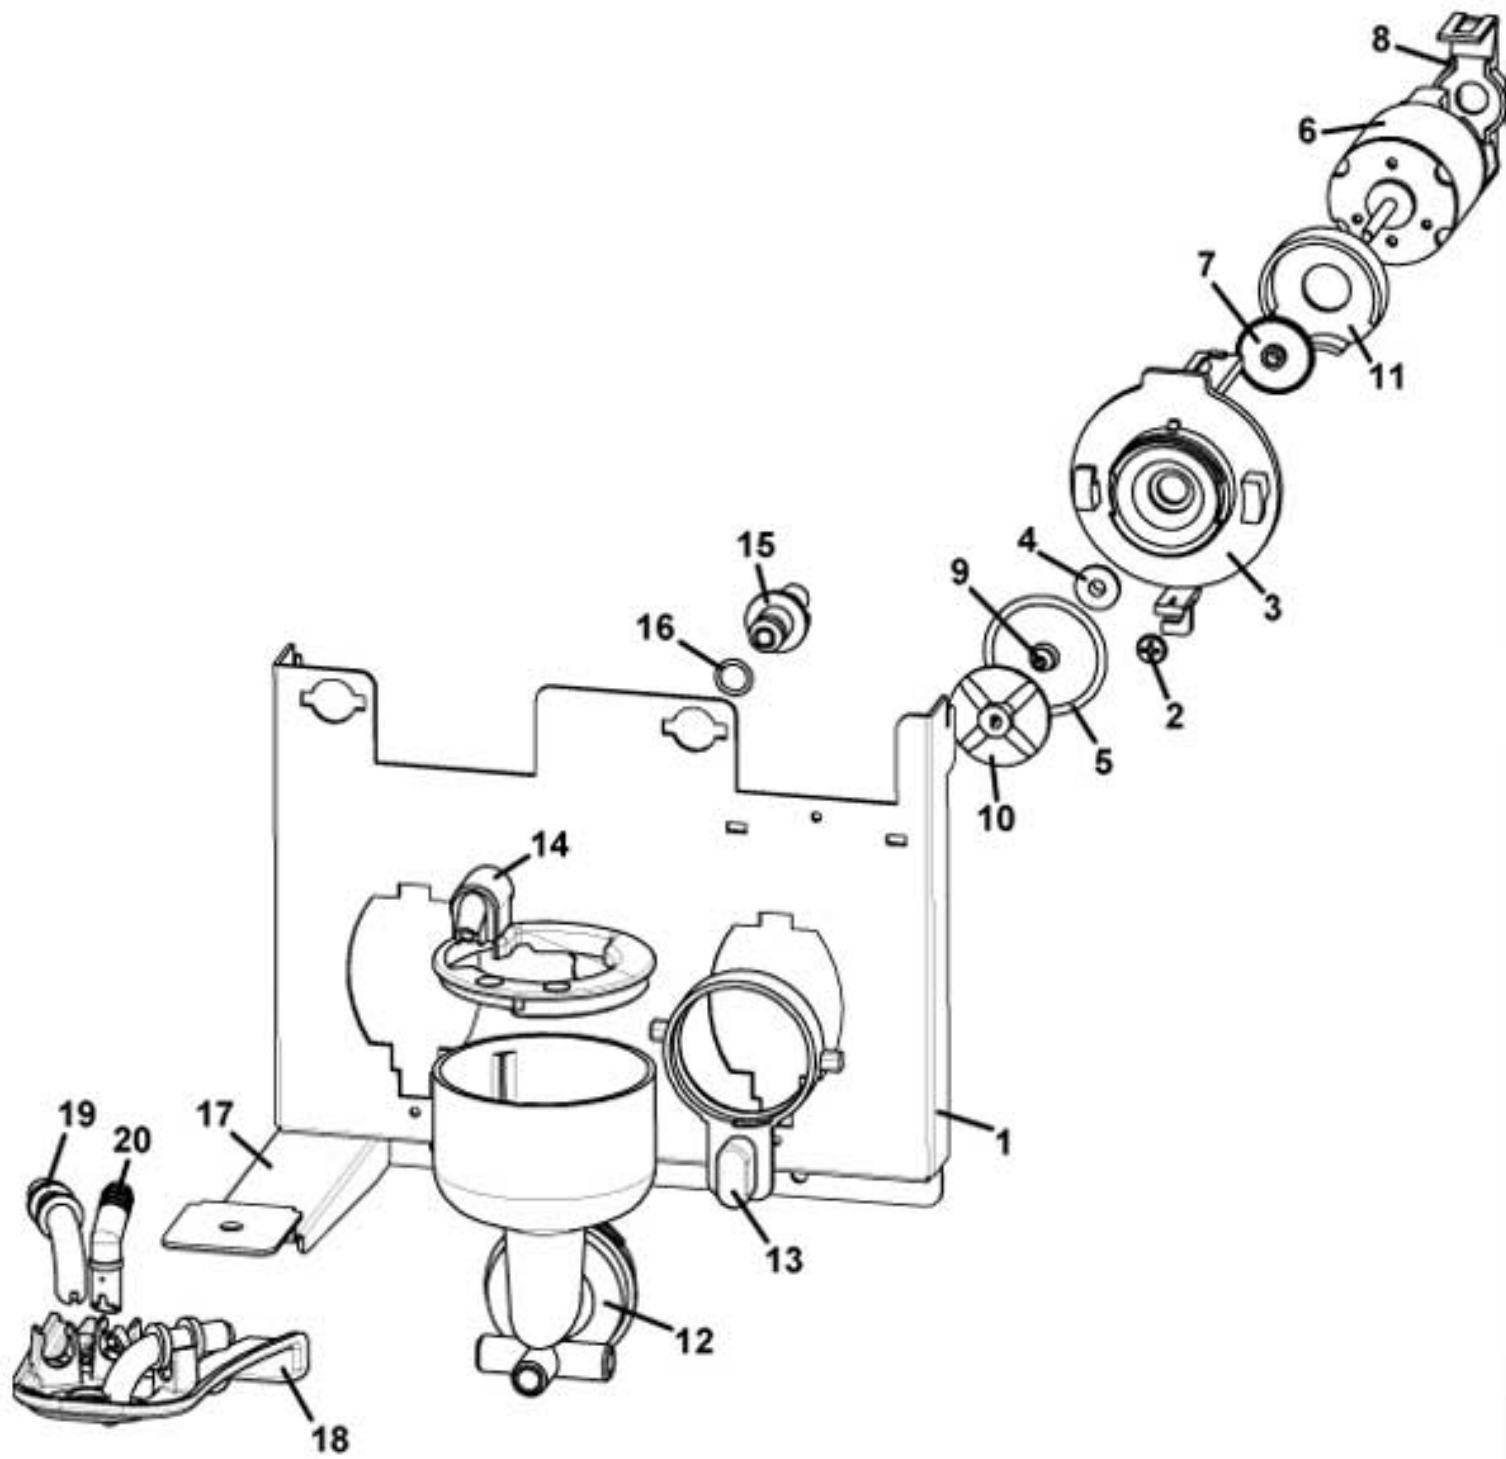

CINO XS GRANDE
2 MIXERS SUPPORT ASSEMBLY