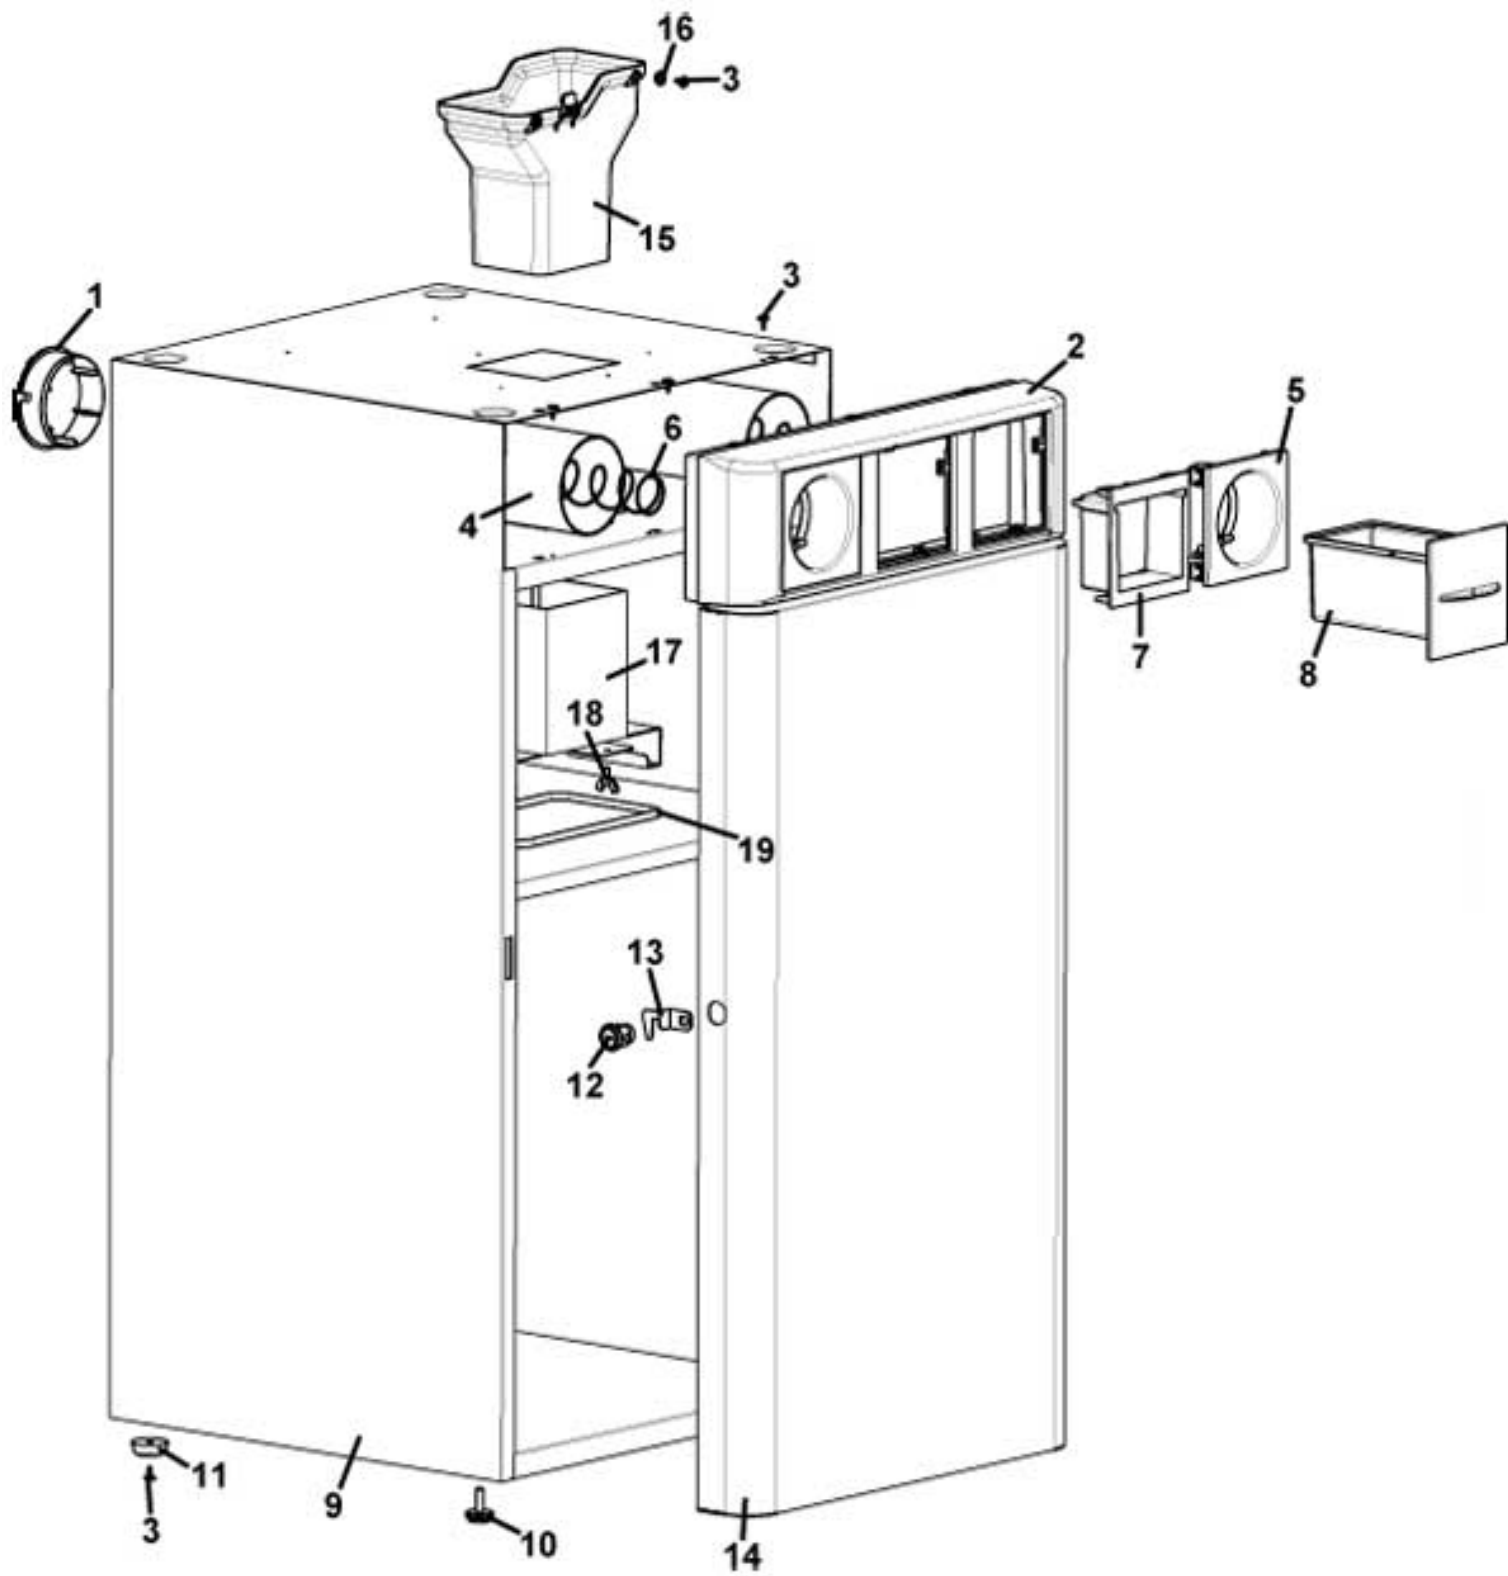

CINO XS GRANDE

"H" BASE

Pos. Code	Description
1 0010020324	CUP TUBE SUPPORT
2 0010024754	FRONT COVER FOR CABINET
3 0010024764	PIPE D.I. 79,5 x 442 FOR CUPS 70-73
4 0010027147	D.73 CUP PIPE SUPPORT
5 0010020334	CUP PUSHING SPRING
6 0010027143	FRONT COVER DRAWER SUPPORT
7 0010027144	FRONT COVER DRAWER
8	SELECT IN THE ORDER THE MODEL OF THE BASE EXPECTED (COLOR, CUPS D.,VERSION)
9 VIT0010504	D.22x7 M6x20 ADJUSTABLE FEET
10 0010005016	CABINET FEET
11 VIT0002401	SCREW TCB 3.5 x 9.5
12 SER0000026	LOCK BOX 5 DT mm 20 RAPID
13 0020037015	LOCK BRACKET
14	SELECT IN THE ORDER THE MODEL OF THE BASE EXPECTED (COLOR, CUPS D.,VERSION)
15 VIT0003003	WASHER D.8 x 4.3 x 0.8
16 0010020313	DOOR HINGE UPPER PIN
17 VIT0000205	SCREW TE M4x10