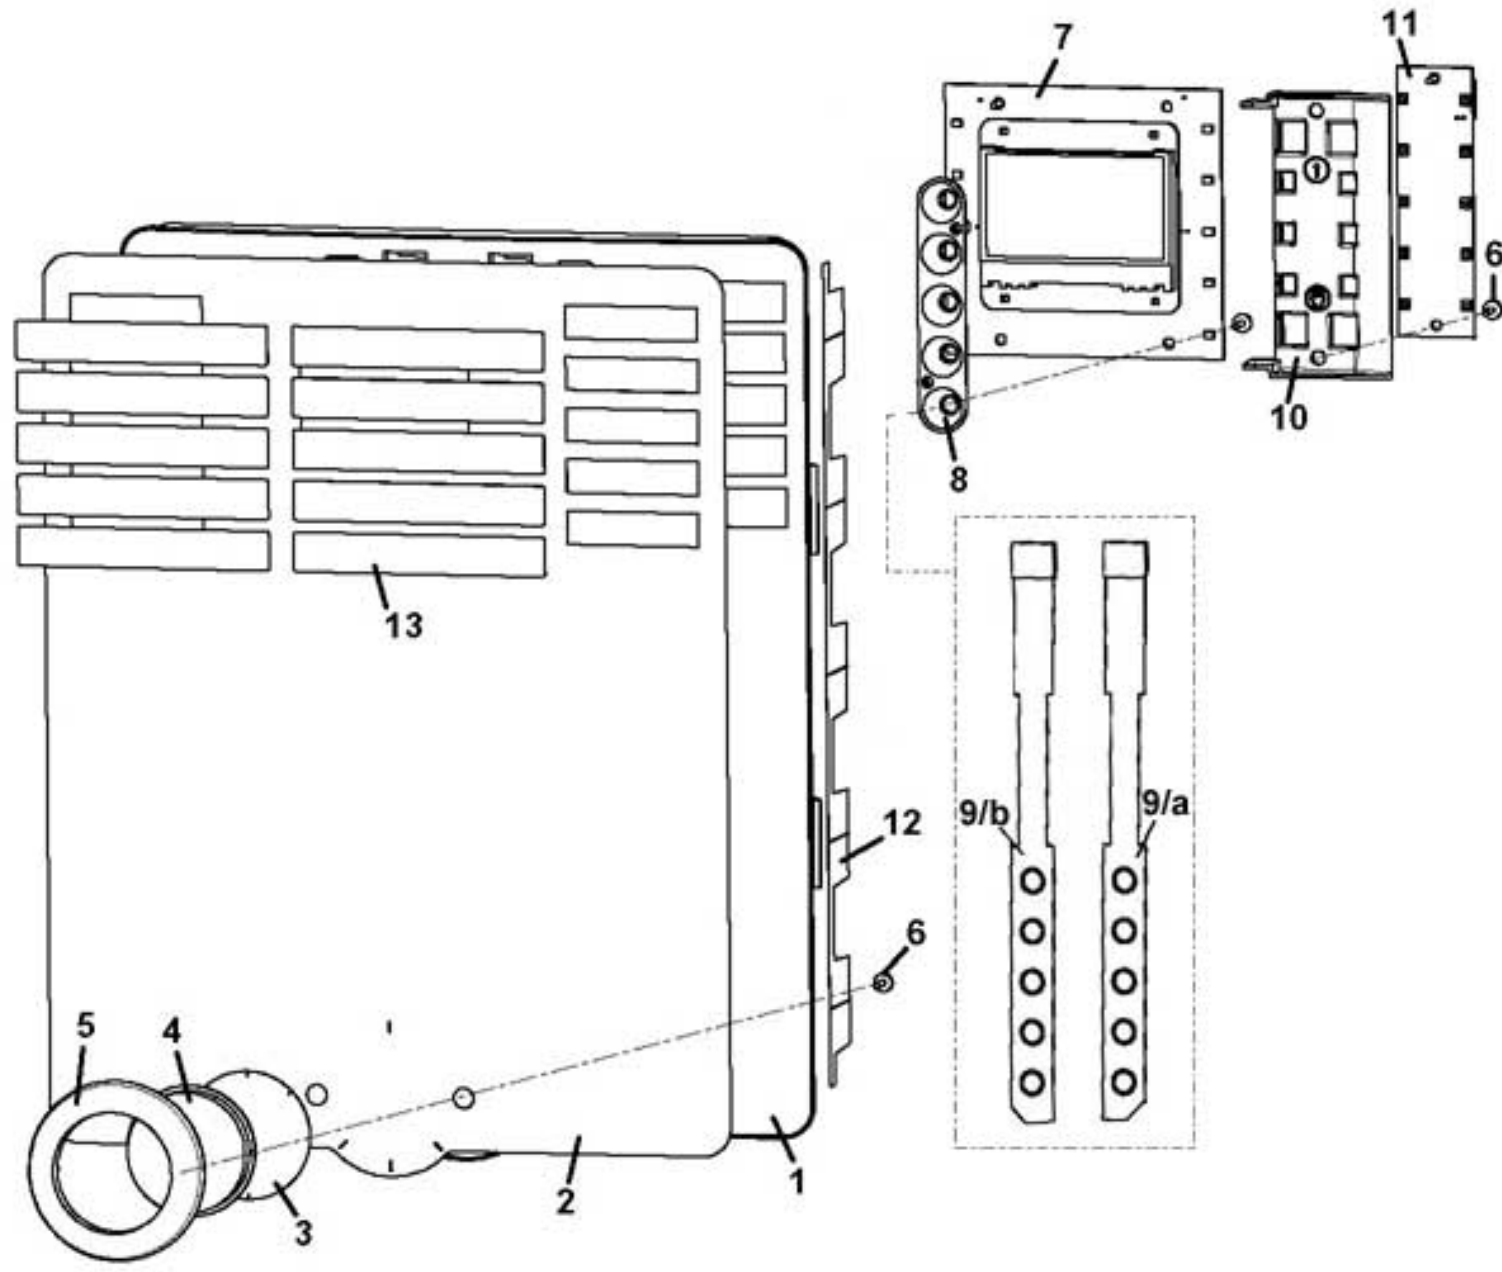

CINO XS GRANDE

LIGHTING GLASS

Pos. Code	Description
1	0020039008 FRONTAL PANEL GLASS
	0020039008TR FRONTAL PANEL GLASS TRASPARENT
2	
3	0020039090 ADHESIVE LOGO
4	0020039085 DOOR GLASS LOGO
	0020039085TR DOOR GLASS LOGO TRASPARENT
5	0020039084 DOOR LOGO FRAME
	0020039084NA DOOR LOGO FRAME BLACK
	0020039084XC DOOR LOGO FRAME CHROMATE
6	VIT0002469 SCREW TC 3.5 x 10
7	SCH0008242CL 3 COLOURS 128X64 DISPLAY ASSEMBLED
8	0020039079 BUTTONS LIGHT GUIDE
	0020039079NA BUTTONS LIGHT GUIDE BLACK
9/a	ELE0000470 RIGHT KEYBOARD-5 BUTTONS
9/b	ELE0000471 LEFT KEYBOARD-5 BUTTONS
10	0020039086 SELECTION LABELS LIGHT GUIDE
	0020039086NA SELECTION LABELS LIGHT GUIDE BLACK
11	SCH0008220 SELECTION LABELS LIGHTING BOARD
12	0020039015 BLUE LATERL FILTER LED
	0020039015ID BLUE LATERL FILTER LED ORANGE
	0020039015PM BLUE LATERL FILTER LED BLUE
13	
100	ELE0000470R RIGHT+LEFT KEYBOARD-5 BUTTONS POS.9/A+9/B