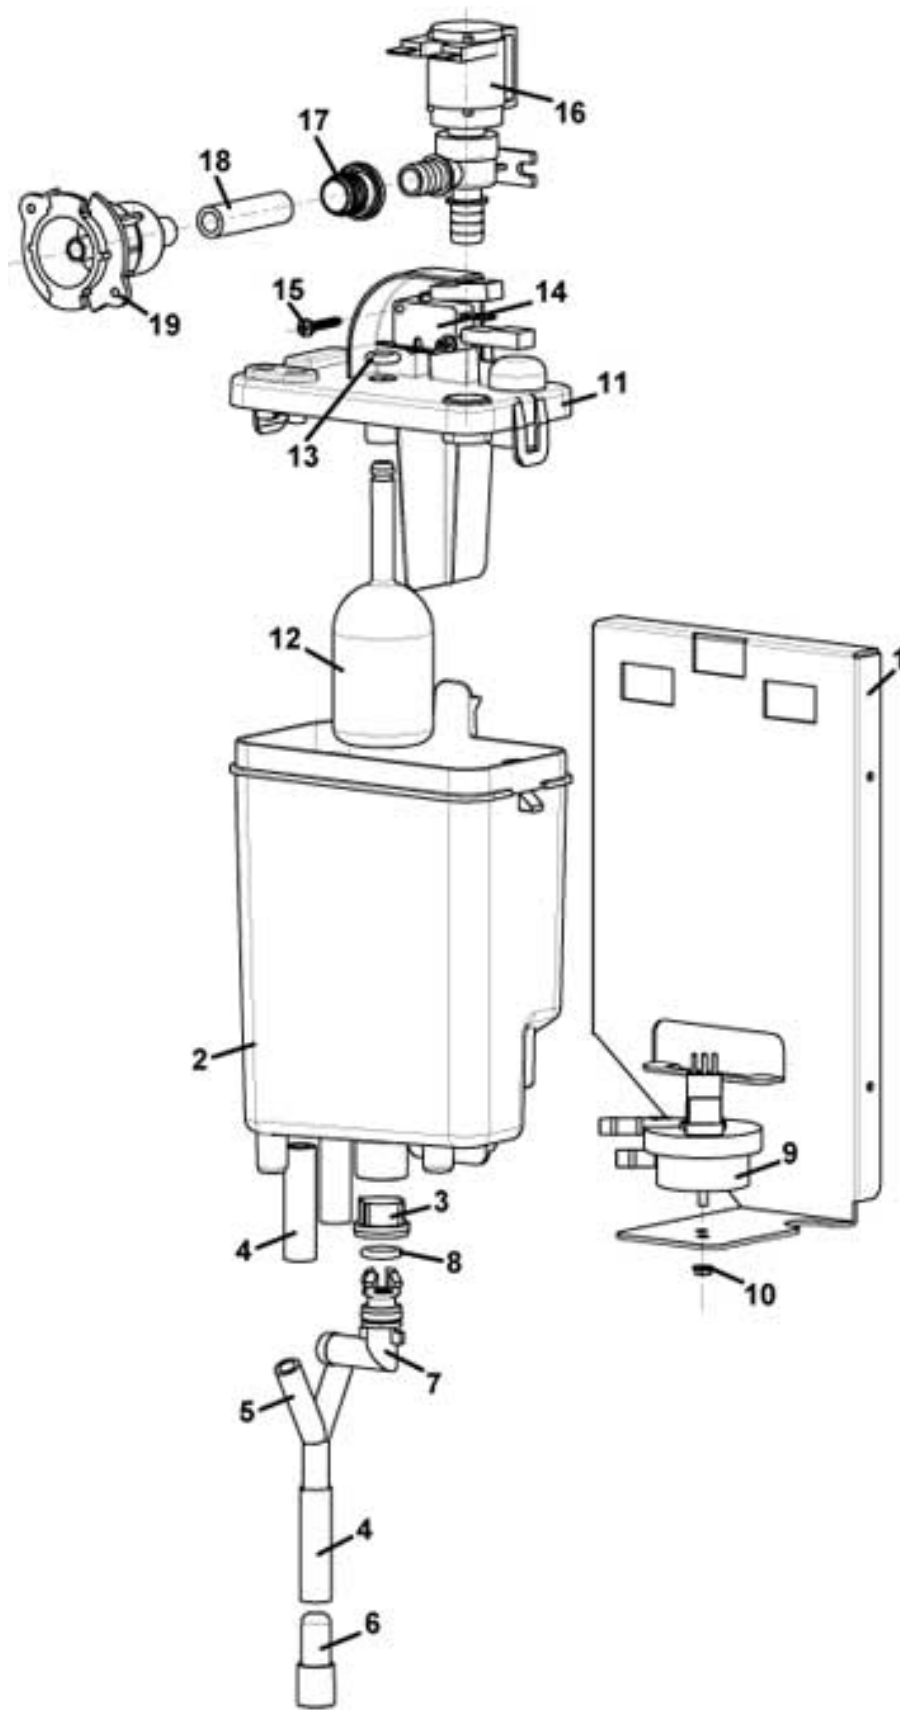

CINO XS GRANDE
WATER INLET PANEL