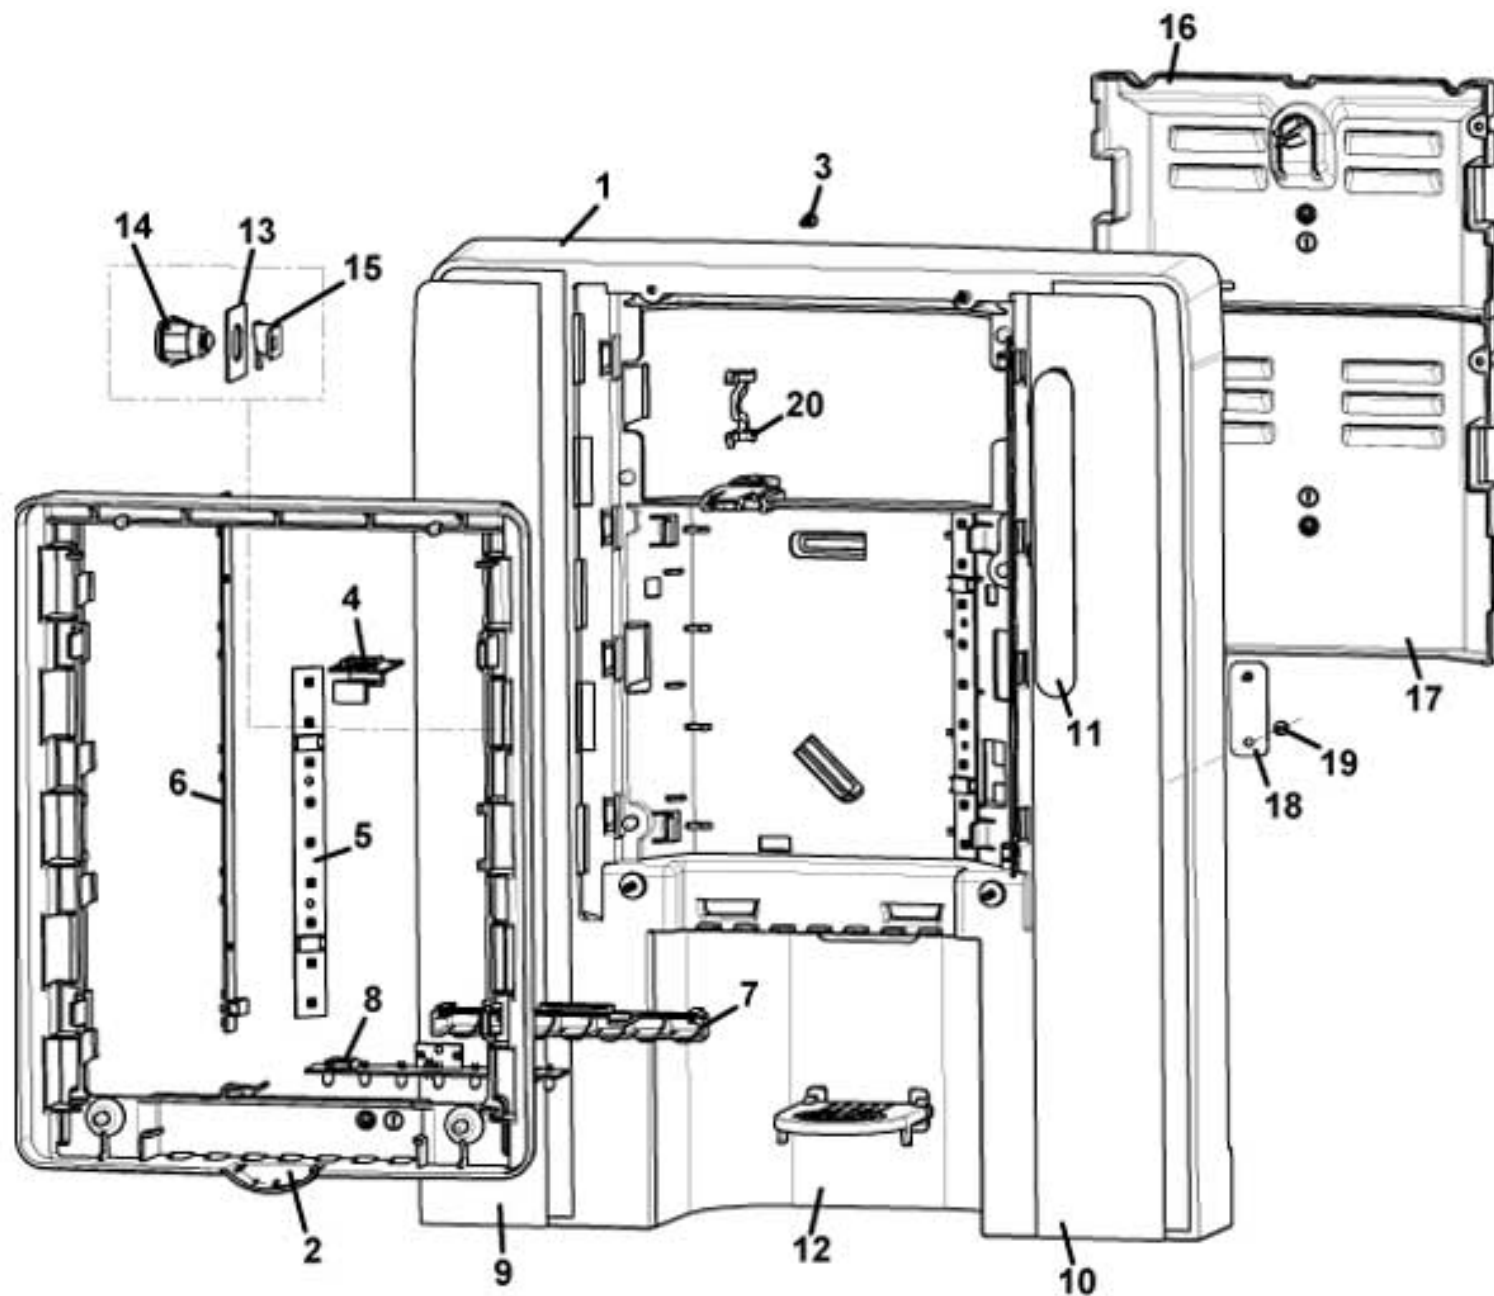

CINO XS GRANDE

DOOR

Pos. Code	Description
1	0020039006 DOOR STRUCTURE
	0020039006CG DOOR STRUCTURE LIGHT GREY RAL 7035
	0020039006CM DOOR STRUCTURE MERCEDES GREY RAL 9006
2	0020039007 FRONTAL FRAME
	0020039007CG FRONTAL FRAME LIGHT GREY RAL 7035
	0020039007CM FRONTAL FRAME MERCEDES GREY RAL 9006
3	VIT0002466 QUICK-THREAD SCREW 3.5 x 16 CROSS
4	SCH0005860 FLASH BOARD
5	SCH0008160 FRONTAL PANEL LIGHTING BOARD
6	SCH0008120 LATERAL LIGHTING BOARD
7	0020039078 DELIVERY LIGHTING SUPPORT
	0020039078TR DELIVERY LIGHTING SUPPORT TRASPARENT
8	SCH0008141 LOGO CUP STATION LIGHTING BOARD
9	0020039043 SX LATERAL PANEL
10	0020039048 G13 PREDISPOSITION DX PANEL
11	0020039537 COIN BOX BLOCKING TAB
	0020039537CM COIN BOX BLOCKING TAB MERCEDES GREY RAL 9006
	0020039537NA COIN BOX BLOCKING TAB BLACK
12	See table CUPS STOP
13	0020037014 LOCK PLATE
14	SER0000020 LOCK
15	0020037015 LOCK BRACKET
16	0020039075 UPPER DOOR INTERNAL COVER
	0020039075CM UPPER DOOR INTERNAL COVER MERCEDES GREY RAL 9006
	0020039075IC UPPER DOOR INTERNAL COVER ORANGE RAL 2011
17	0020039076 LOWER DOOR INTERNAL COVER
	0020039076NA LOWER DOOR INTERNAL COVER BLACK
18	0020039551 CABLE FIXING PLATE
	0020039551NA CABLE FIXING PLATE BLACK
19	VIT0002469 SCREW TC 3.5 x 10
20	0020039080 FRONTAL GLASS LOCK
	0020039080NA FRONTAL GLASS LOCK BLACK