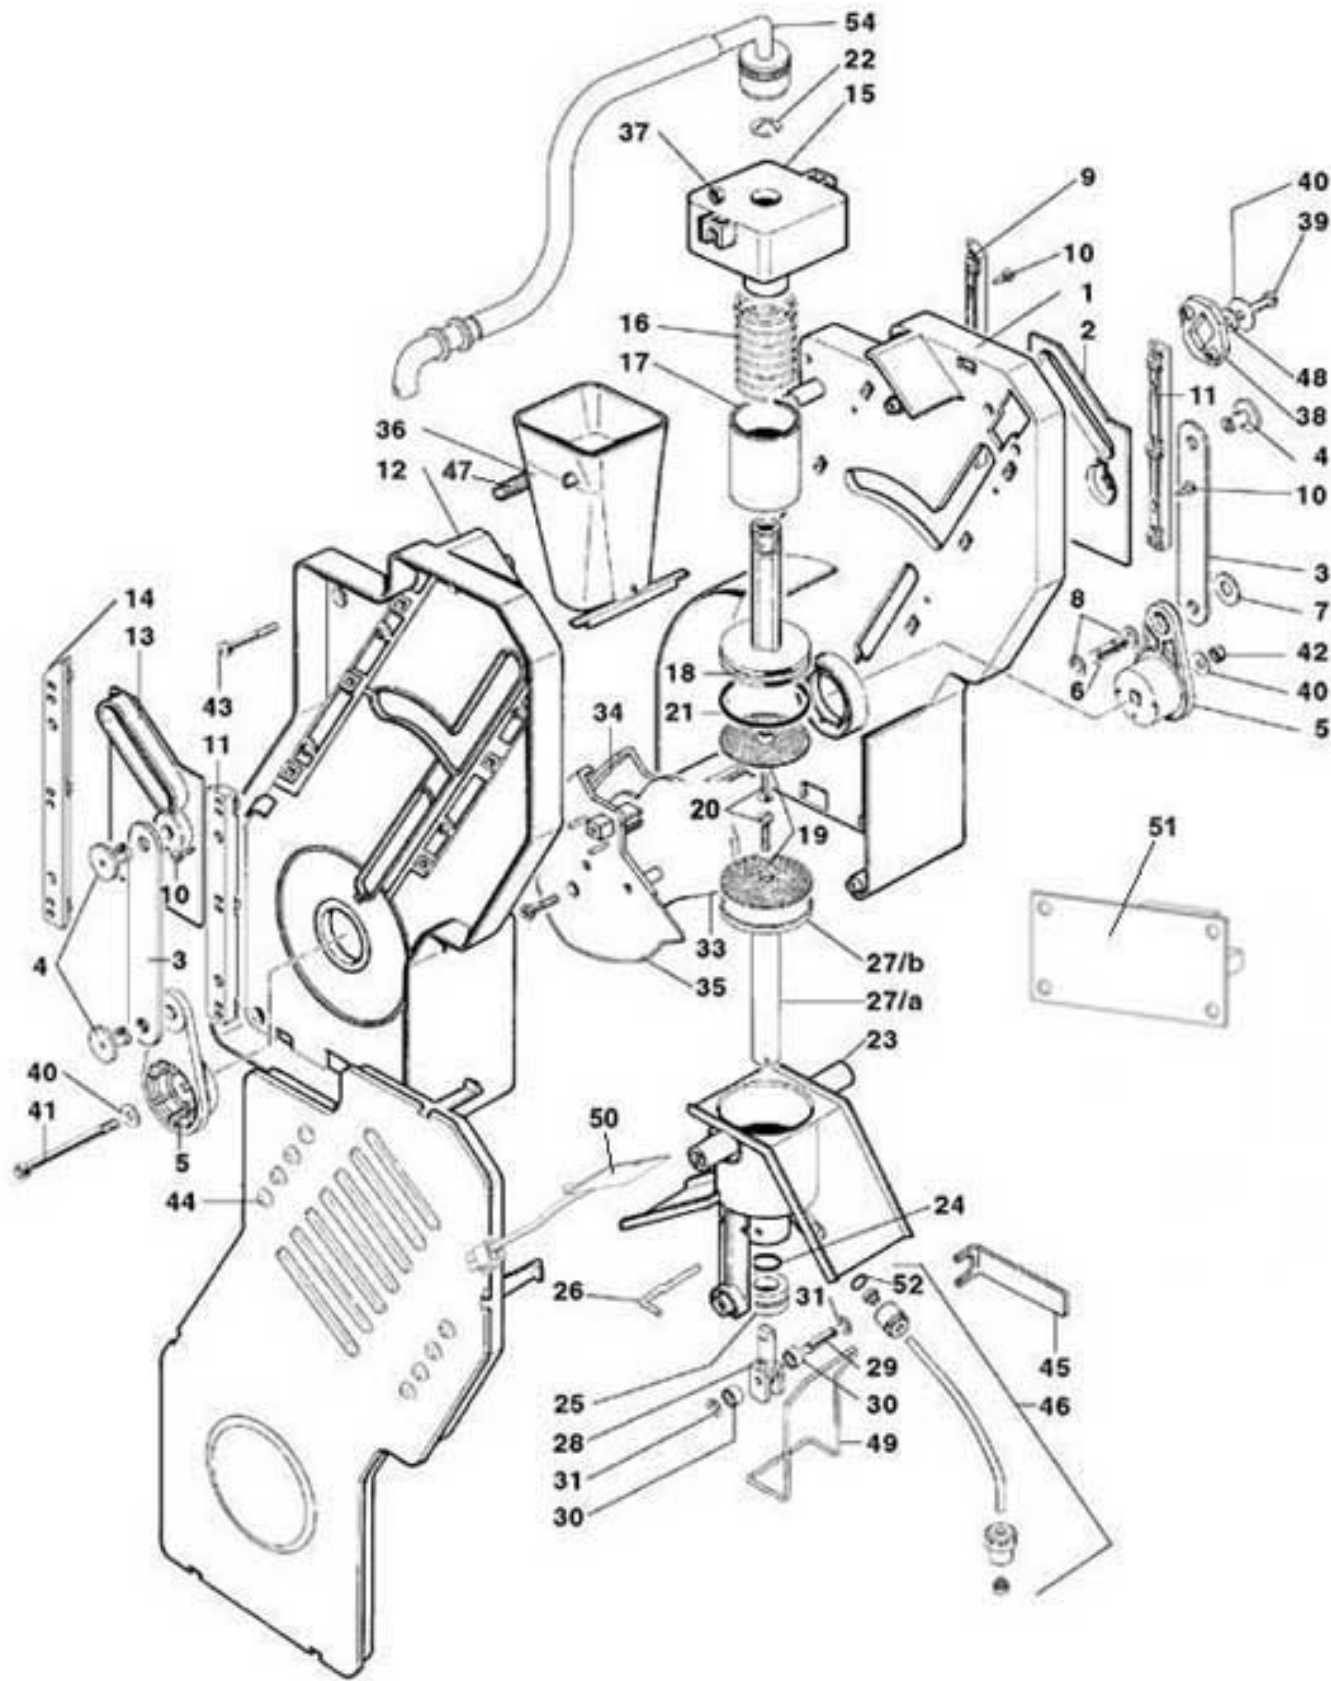

CINO XS GRANDE
HEATED MICRO COFFEE GROUP

CINO XS GRANDE

HEATED MICRO COFFEE GROUP

Pos.	Code	Description
1	0250008005	R.H. FRAME It's part of kit 0250008005R
2	0250008084	R.H. INFUSION CHAMBER CAM
3	0250008009	CONNECTING ROD
4	0250008028	PIN FOR CONNECTING ROD
5	0250008011	R.H. CRANK
6	0250008014	MOTOR CRANK PIN
7	0250008042	ANTIVIBRATION WASHER
8	VIT0006515	D.5 RADIAL STOP RING
9	0250008031	R.H. REAR GUIDE
10	VIT0002026	3.5x 6.5 STAINLESS STEEL TAPPING TCB SCREW
11	0250008033	FRONT GUIDE
12	0250008006	L.H. FRAME It's part of kit 0250008005R
13	0250008085	L.H. INFUSION CHAMBER CAM
14	0250008032	L.H. REAR GUIDE
15	0250008086	UPPER FILTER SUPPORT
16	0250008024	UPPER FILTER SPRING
17	0250008087	SPRING COVER PIPE
18	0250008026	D.36 UPPER FILTER
19	0250008019	FILTER
20	VIT0000121	M 3x8 TSP SCREW
21	GUA0000080	SILICONE 4112 OR
22	VIT0006513	D.8 STAINLESS STEEL INSIDE SEEGER
23	0250008215R	INFUSION CHAMBER WITH GROUNDS CHUTE
24	GUA0000065	SILICONE OR 112
25	0250008053	LOWER INLET CUP BUSH
26	0250008029	GLASS BUSH PIN
27/a	0250008108	FILTER SUPPORT SHFT
27/b	0250008122	LOWER FILTER
28	0250008226	ROLL SUPPORT
29	0250008021	ROLL SHAFT
30	0250008022	ROLL SHAFT
31	VIT0006516	D.3.2 RADIAL STOP RING
33	0250008083	FILTER EJECTION CAM
34	0250008016	R.H. FILTER RECOVERY CAM
35	0250008017	L.H. FILTER RECOVERY CAM
36	0250008036	COFFEE CONE
37	VIT0004803	STAINLESS STEEL NUT M4
38	0250008035	SETTING PLATE
39	VIT0000032	M 4x8 INOX TCB SCREW
40	VIT0003309	4.3x16x1.5 STAINLESS STEEL FLAT WASHER
41	VIT0005523	4x60 STAINLESS STEEL TCEI SCREW
42	VIT0004810	M 4 SELFLOCKING NUT
43	VIT0002461	SCREW TCCRT 4.2 x 26
44	0250008039	L.H. FRAME COVER
	0250008039CM	L.H. FRAME COVER MERCEDES GREY RAL 9006
	0250008039IC	L.H. FRAME COVER ORANGE RAL 2011
45	0250008048	KEY FOR NUT
46	0250008110CL	WATER INLET PIPER ASSEMBLY
47	0250008119	SPRING
48	VIT0003451	GROWER SPRING WASHER
50	0250008213R	COMPLETE HEATING ELEMENT
51	SCH0006880	HEATING ELEMENT POWER BOARD
52	GUA0000061	2010 VITON OR
54	0250008070CL	COFFEE OUTLET PIPE ASSEMBLY
100	0250008220R	HEATED MICRO COFFEE GROUP D.36
101	0250008227R	ASSEMBLED LOWER FILTER ROLL SUPPORT (POS. 28-29-30-31)