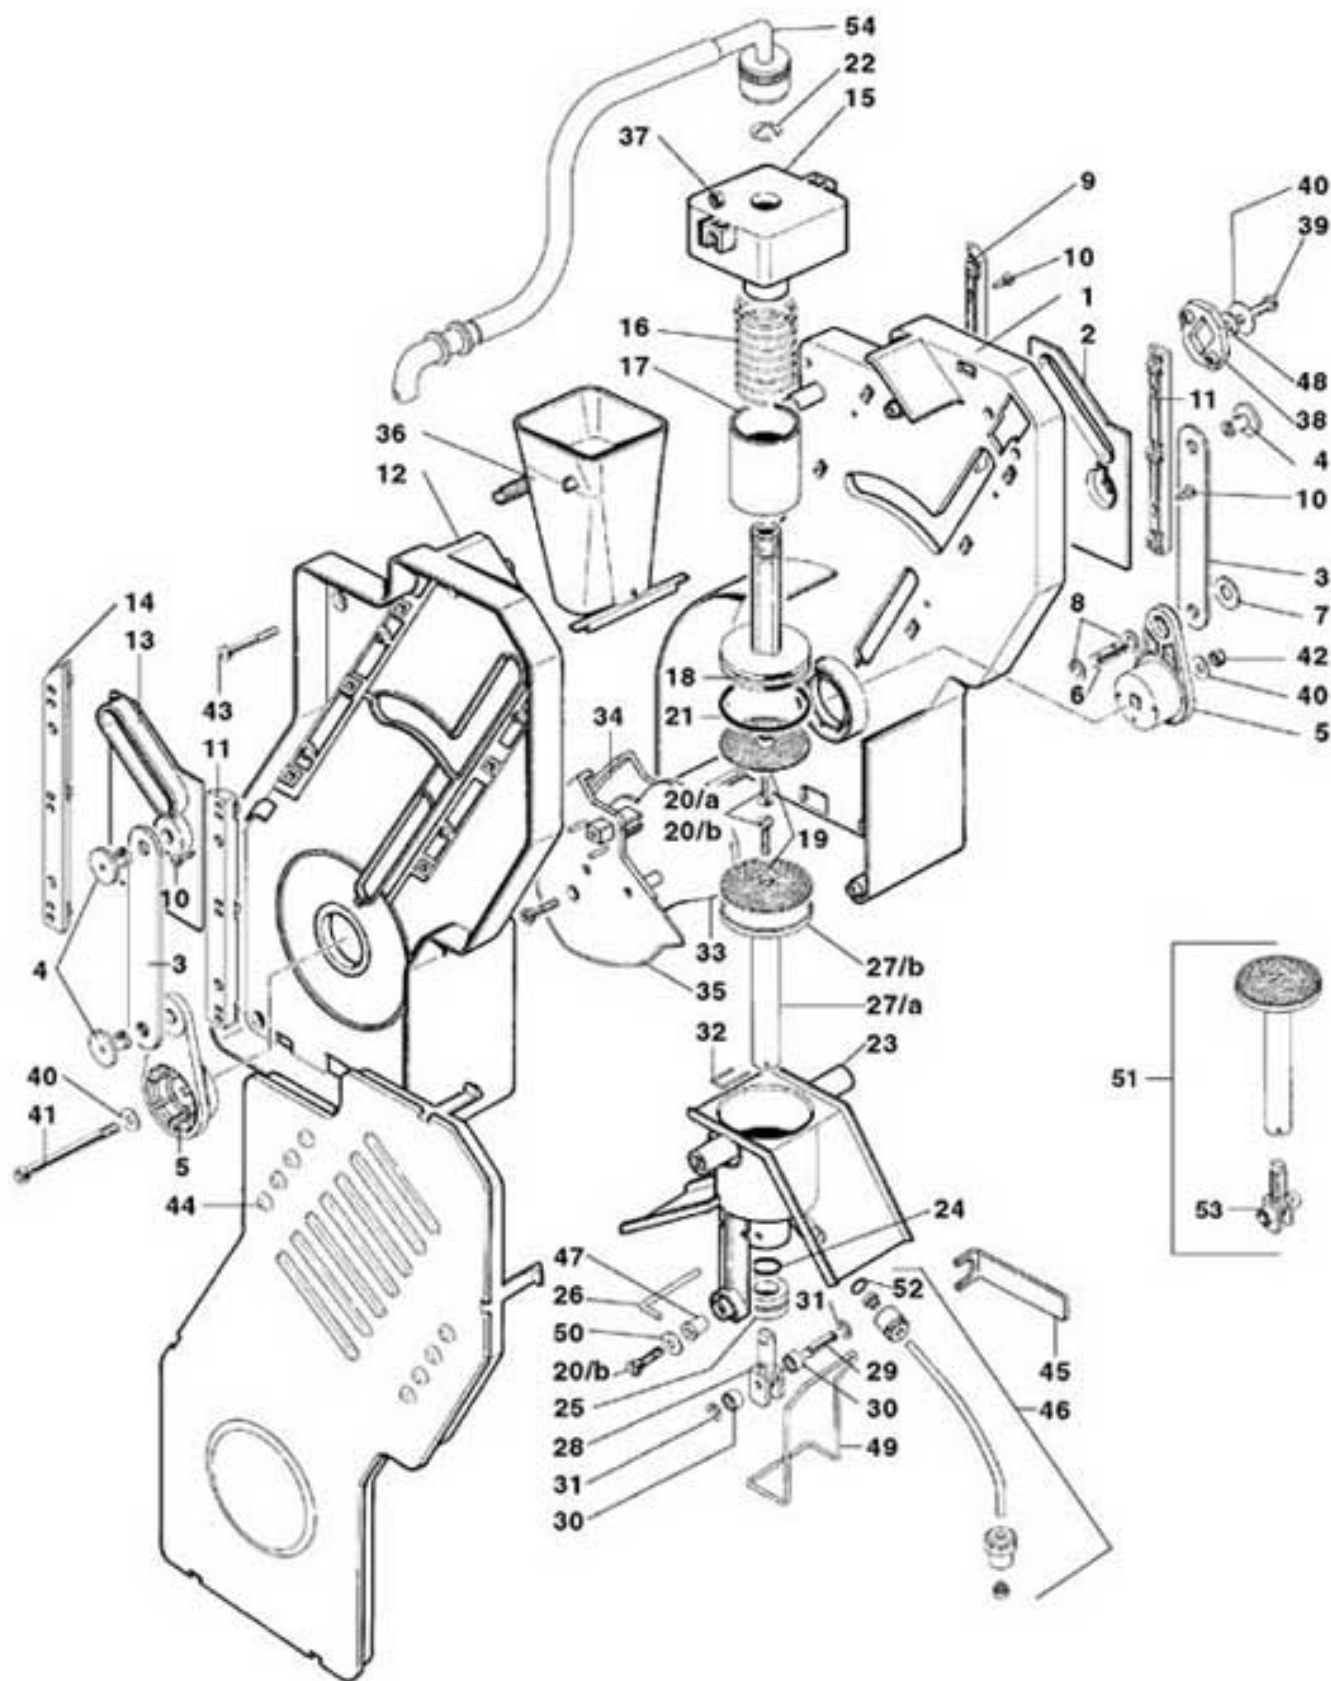

CINO XS GRANDE

MICRO COFFEE GROUP

Pos. Code	Description
1	0250008005 R.H. FRAME It's part of kit 0250008005R
2	0250008084 R.H. INFUSION CHAMBER CAM
3	0250008009 CONNECTING ROD
4	0250008028 PIN FOR CONNECTING ROD
5	0250008011 R.H. CRANK
6	0250008014 MOTOR CRANK PIN
7	0250008042 ANTIVIBRATION WASHER
8	VIT0006515 D.5 RADIAL STOP RING
9	0250008031 R.H. REAR GUIDE
10	VIT0002026 3.5x 6.5 STAINLESS STEEL TAPPING TCB SCREW
11	0250008033 FRONT GUIDE
12	0250008006 L.H. FRAME It's part of kit 0250008005R
13	0250008085 L.H. INFUSION CHAMBER CAM
14	0250008032 L.H. REAR GUIDE
15	0250008086 UPPER FILTER SUPPORT
16	0250008024 UPPER FILTER SPRING
17	0250008087 SPRING COVER PIPE
18/a	0250008026 D.36 UPPER FILTER FOR COFFEE BEANS GROUP D. 36
18/b	0250008208 D.40 UPPER FILTER FOR COFFEE BEANS GROUP D. 40
19/a	0250008099 FILTER FOR COFFEE BEANS GROUP D. 36
19/b	0250008211 FILTER D.40 FOR COFFEE BEANS GROUP D. 40
20	VIT0000121 M 3x8 TSP SCREW
21/a	GUA0000080 SILICONE 4112 OR FOR COFFEE BEANS GROUP D. 36
21/b	GUA0000097 SILICONE 4131 OR FOR COFFEE BEANS GROUP D. 40
22	VIT0006513 D.8 STAINLESS STEEL INSIDE SEEGER
23/a	0250008046R INFUSION CHAMBER FOR COFFEE BEANS GROUP D. 36
23/b	0250008206R INFUSION CHAMBER D.40 FOR COFFEE BEANS GROUP D. 40
24	GUA0000065 SILICONE OR 112
25	0250008053 LOWER INLET CUP BUSH
26	0250008029 GLASS BUSH PIN
27/a	0250008108 FILTER SUPPORT SHFT
27/b	0250008122 LOWER FILTER FOR COFFEE BEANS GROUP D. 36
27/c	0250008209 LOWER FILTER D.40 FOR COFFEE BEANS GROUP D. 40
28	0250008209IC LOWER FILTER D.40 FOR COFFEE BEANS GROUP D. 40 ORANGE RAL 2011
29	0250008106 LOWER FILTER ROLL SUPPORT
30	0250008021 ROLL SHAFT
31	VIT0006516 D.3.2 RADIAL STOP RING
33	0250008083 FILTER EJECTION CAM
34	0250008016 R.H. FILTER RECOVERY CAM
35	0250008017 L.H. FILTER RECOVERY CAM
36	0250008036 COFFEE CONE
37	VIT0004803 STAINLESS STEEL NUT M4
38	0250008035 SETTING PLATE
39	VIT0000032 M 4x8 INOX TCB SCREW
40	VIT0003309 4.3x16x1.5 STAINLESS STEEL FLAT WASHER
41	VIT0005523 4x60 STAINLESS STEEL TCEI SCREW
42	VIT0004810 M 4 SELFLOCKING NUT
43	VIT0002461 SCREW TCCRT 4.2 x 26
44	0250008039 L.H. FRAME COVER
45	0250008039CM L.H. FRAME COVER FOR COFFEE BEANS GROUP D. 40 MERCEDES GREY RAL 9006
46	0250008039IC L.H. FRAME COVER FOR COFFEE BEANS GROUP D. 40 ORANGE RAL 2011
47	0250008048 KEY FOR NUT
48	0250008110CL WATER INLET PIPER ASSEMBLY
49	VIT0009203 M 3 CONNECTION FOR THERMOPLASTIC
50	VIT0003451 GROWER SPRING WASHER
51	0250008088 WASHER FOR CHAMBER CAM
52	0250008109R D.36 LOWER FILTER+ROLL SUPPORT ASSEMBLY
53	GUA0000061 2010 VITON OR
54	0250008107R LOWER FILTER ROLL SUPPORT
55	0250008176CL COFFEE OUTLET PIPE ASSEMBLY
100	0250008001R MICRO COFFEE GROUP FOR COFFEE BEANS GROUP D. 36
101	0250008201R MICRO COFFEE GROUP D.40 FOR COFFEE BEANS GROUP D. 40
102	0250008026R D.36 UPPER FILTER ASSEMBLY FOR COFFEE BEANS GROUP D. 36
103	0250008208R D.40 UPPER FILTER ASSEMBLY FOR COFFEE BEANS GROUP D. 40
104	0250008108R D.36 LOWER FILTER
105	0250008209R D.40 LOWER FILTER ASSEMBLY
106	0250008210R LOWER FILTER D.40+ SUPPORT ROLL ASSEMBLED

assieme