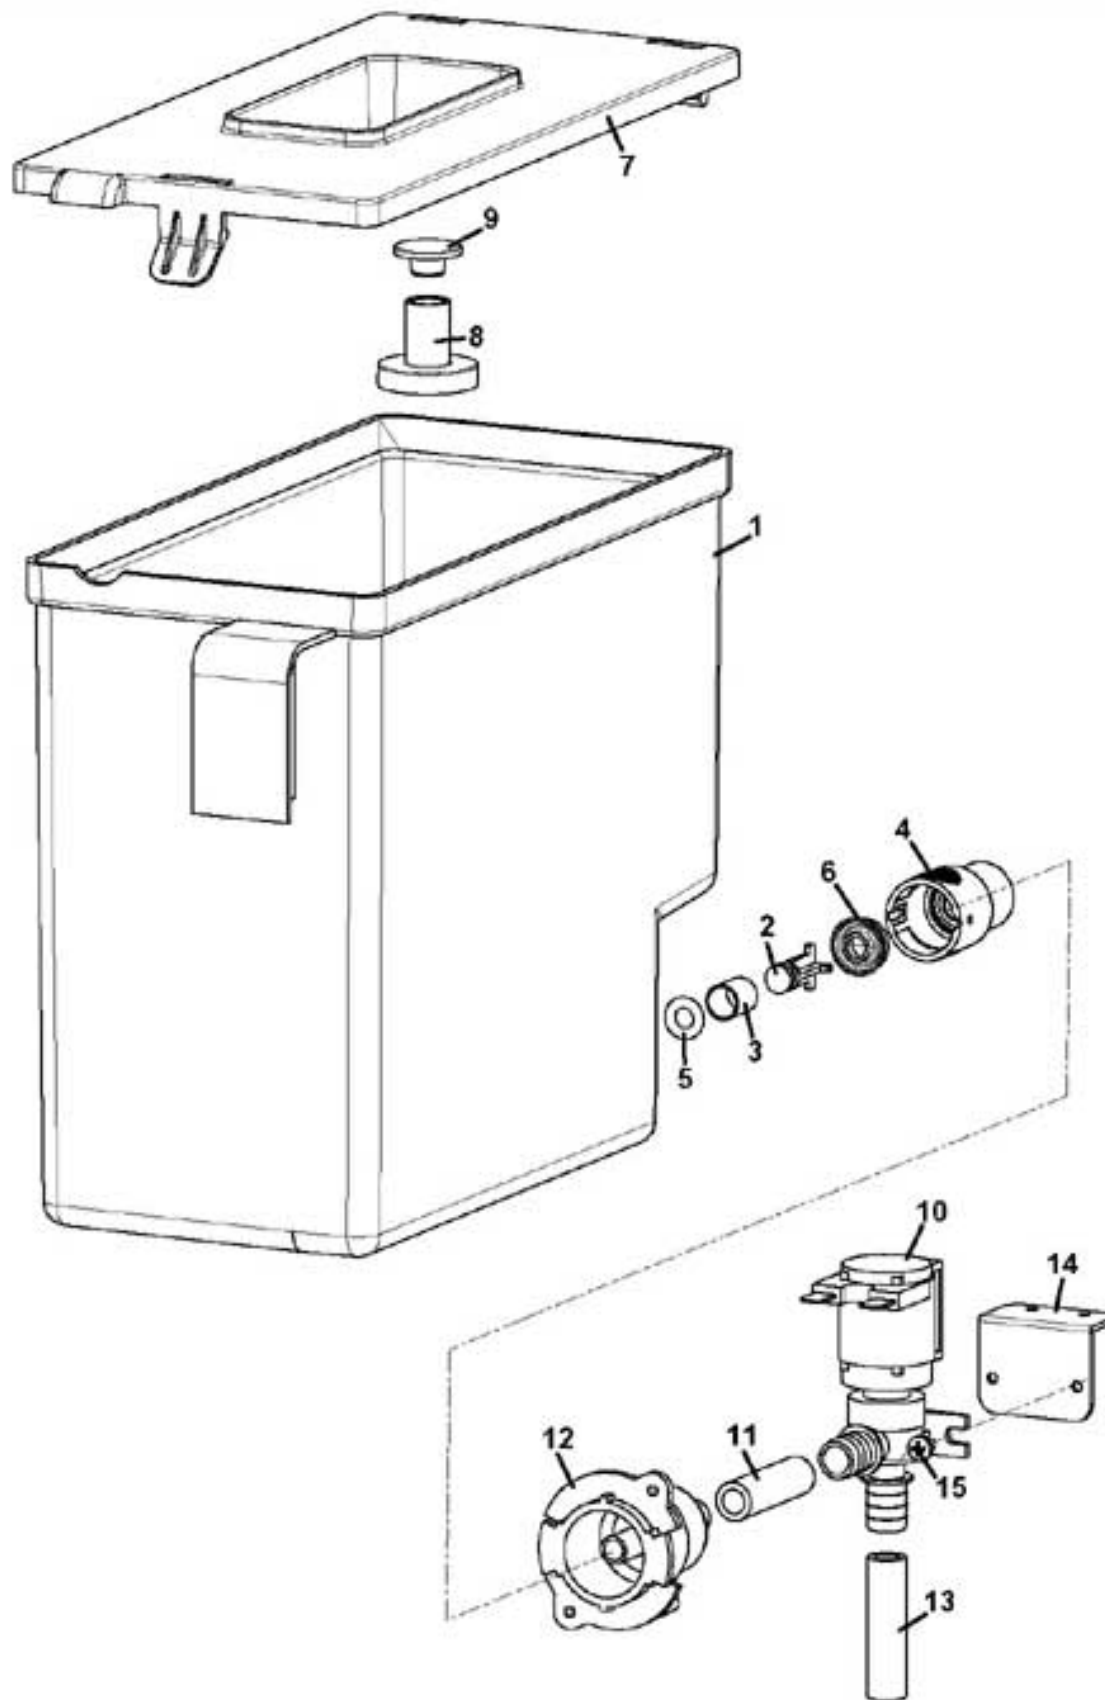

**CINO XS GRANDE**

PRODUCTS CONTAINER

Pos. Code	Description
1 0230030500	INGREDIENT CONTAINER MM54 H190 WITH PINS
2 0230030236	MIXER GEAR
3 0230030012	AUGER PIN
4 GUA0000083	GASKET 123
5/a 0230030014	AUGER P.18
5/b 0230030013	AUGER P.9
6 VIT0005301	ELASTIC PIN D.2 x 14
7 0230030011	REAR BUSH
8 0230030520	INGREDIENT CONTAINER MM110 H190 WITH PINS
9 0230030237	MIXER GEAR mm.110
10/a 0230030041	INGREDIENT MIXER 112 mm
10/b 0230030042	INGREDIENT MIXER 112 mm LEFT OUTLET
11 VIT0003210	STAINLESS STEEL FLAT WASHER D. 8.4 x 14 x 1.6
12 0230030156	CONTAINER COVER 54 mm.
13 0230030158	CONTAINER LID 110 mm.
14/a 0230030058R	RIGHT PRODUCT FEEDER (BIG HOLE-ORANGE))
14/b 0230030044R	RIGHT PRODUCT FEEDER (SMALL HOLE-RED)
15/a 0230030057R	LEFT PRODUCT FEEDER (BIG HOLE-ORANGE)
15/b 0230030043R	LEFT PRODUCT FEEDER (SMALL HOLE-RED)
16 0230030059R	FRONTAL FEEDER (BIG HOLE-ORANGE)
17 0230030052	ANTIBRIDGING
18 0230030239	GEAR PIN FORK
19 0230030238	GEAR ROTATION PLUG
100 0230030522R	INGREDIENT CONTAINER 110MM H190 WITH PINS-AUGER 18-RIGHT OUTLET-WITH LID
101 0230030525R	INGREDIENT CONTAINER 110MM H190 WITH PINS-AUGER 18-LEFT OUTLET-WITH LID
102 0230030506R	INGREDIENT CONTAINER 54 H190- WITH PINS-AUGER 18-WITH LID
103 0230030502R	INGREDIENT CONTAINER 54 H190- WITH PINS-AUGER 9-WITH LID