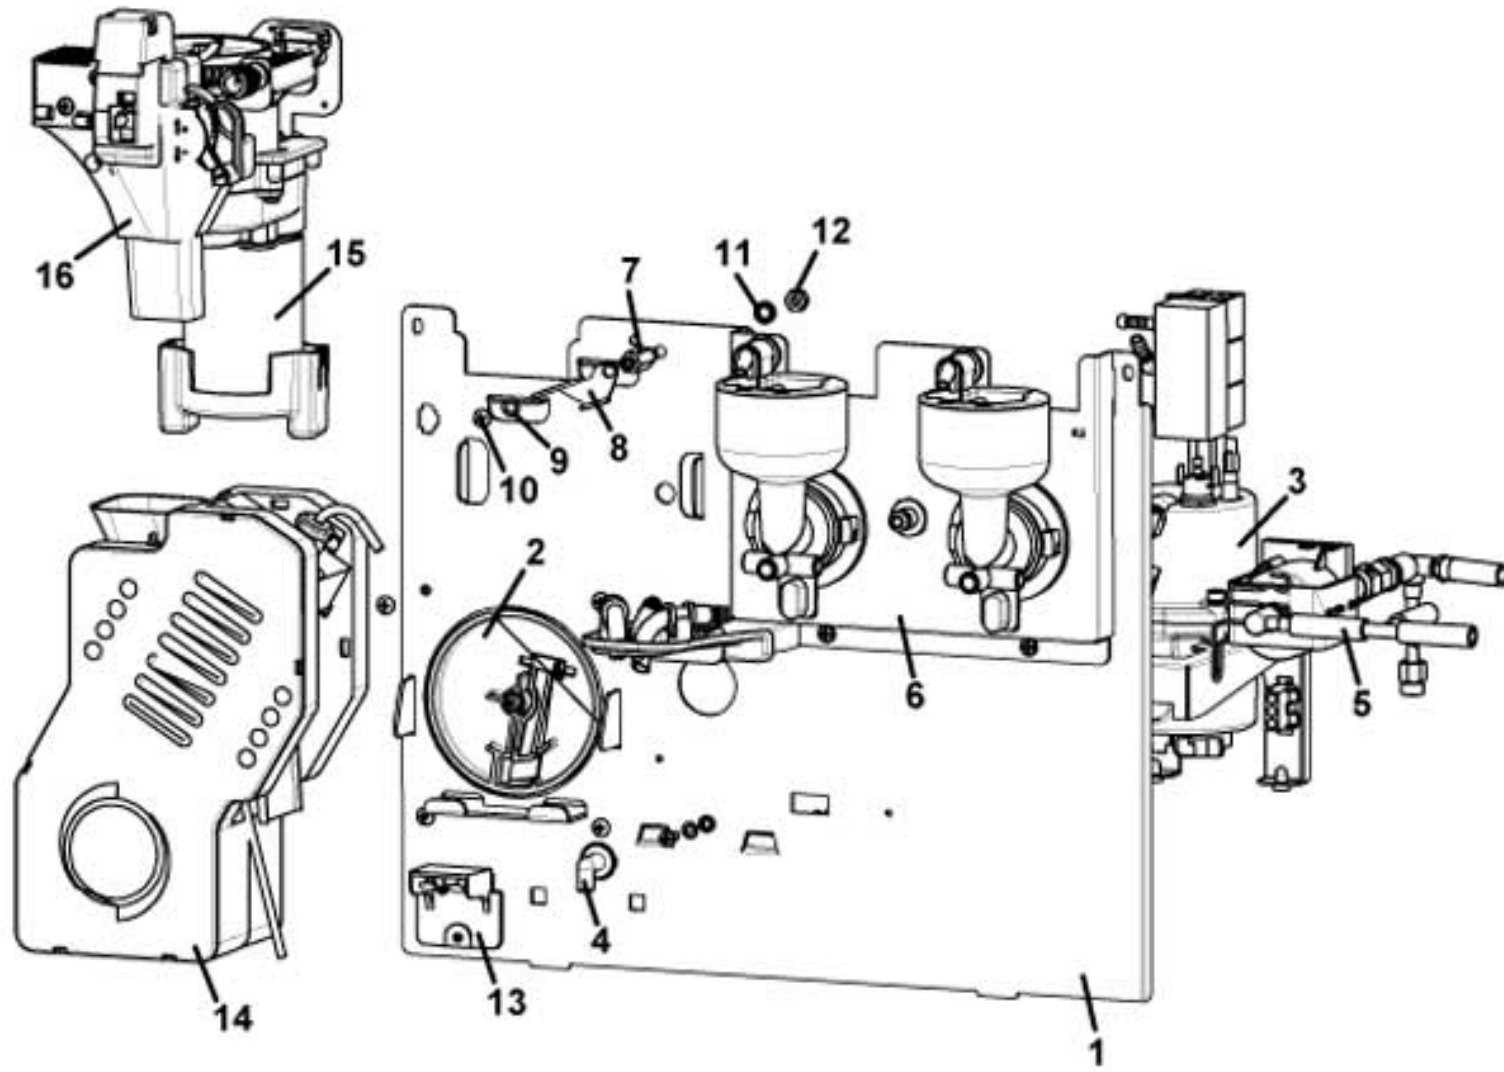

CINO XS GRANDE
MIXER PLAN (PRESSOBEAN VERSION)