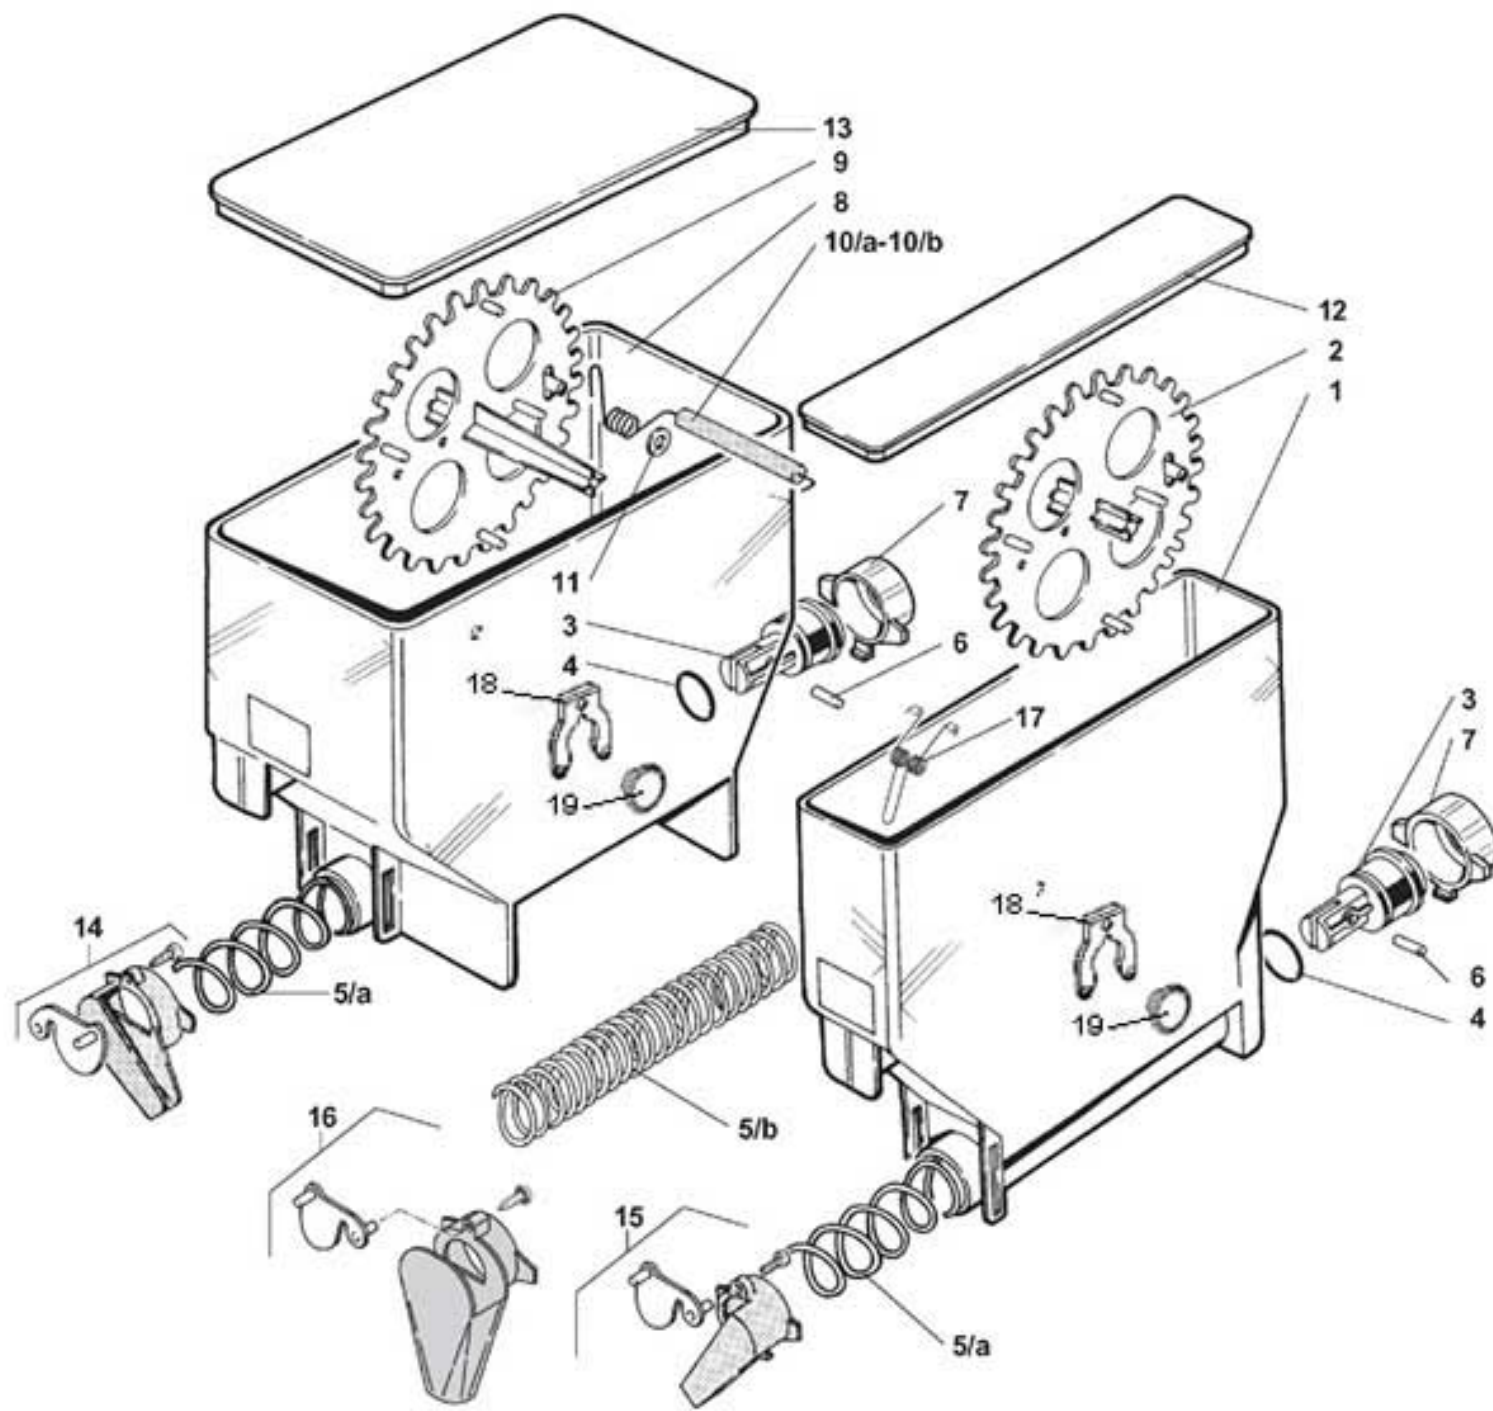

assieme

CINO XS GRANDE  
HEATED MICRO COFFEE GROUP

CINO XS GRANDE

HEATED MICRO COFFEE GROUP

Pos.	Code	Description
1	0250008005	R.H. FRAME It's part of kit 0250008005R
2	0250008084	R.H. INFUSION CHAMBER CAM
3	0250008009	CONNECTING ROD
4	0250008028	PIN FOR CONNECTING ROD
5	0250008011	R.H. CRANK
6	0250008014	MOTOR CRANK PIN
7	0250008042	ANTIVIBRATION WASHER
8	VIT0006515	D.5 RADIAL STOP RING
9	0250008031	R.H. REAR GUIDE
10	VIT0002026	3.5x 6.5 STAINLESS STEEL TAPPING TCB SCREW
11	0250008033	FRONT GUIDE
12	0250008006	L.H. FRAME It's part of kit 0250008005R
13	0250008085	L.H. INFUSION CHAMBER CAM
14	0250008032	L.H. REAR GUIDE
15	0250008086	UPPER FILTER SUPPORT
16	0250008024	UPPER FILTER SPRING
17	0250008087	SPRING COVER PIPE
18	0250008026	D.36 UPPER FILTER
19	0250008019	FILTER
20	VIT0000121	M 3x8 TSP SCREW
21	GUA0000080	SILICONE 4112 OR
22	VIT0006513	D.8 STAINLESS STEEL INSIDE SEEGER
23	0250008215R	INFUSION CHAMBER WITH GROUNDS CHUTE
24	GUA0000065	SILICONE OR 112
25	0250008053	LOWER INLET CUP BUSH
26	0250008029	GLASS BUSH PIN
27/a	0250008108	FILTER SUPPORT SHFT
27/b	0250008122	LOWER FILTER
28	0250008226	ROLL SUPPORT
29	0250008021	ROLL SHAFT
30	0250008022	ROLL SHAFT
31	VIT0006516	D.3.2 RADIAL STOP RING
33	0250008083	FILTER EJECTION CAM
34	0250008016	R.H. FILTER RECOVERY CAM
35	0250008017	L.H. FILTER RECOVERY CAM
36	0250008036	COFFEE CONE
37	VIT0004803	STAINLESS STEEL NUT M4
38	0250008035	SETTING PLATE
39	VIT0000032	M 4x8 INOX TCB SCREW
40	VIT0003309	4.3x16x1.5 STAINLESS STEEL FLAT WASHER
41	VIT0005523	4x60 STAINLESS STEEL TCEI SCREW
42	VIT0004810	M 4 SELFLOCKING NUT
43	VIT0002461	SCREW TCCRT 4.2 x 26
44	0250008039	L.H. FRAME COVER
	0250008039CM	L.H. FRAME COVER MERCEDES GREY RAL 9006
	0250008039IC	L.H. FRAME COVER ORANGE RAL 2011
45	0250008048	KEY FOR NUT
46	0250008110CL	WATER INLET PIPER ASSEMBLY
47	0250008119	SPRING
48	VIT0003451	GROWER SPRING WASHER
50	0250008213R	COMPLETE HEATING ELEMENT
51	SCH0006880	HEATING ELEMENT POWER BOARD
52	GUA0000061	2010 VITON OR
54	0250008070CL	COFFEE OUTLET PIPE ASSEMBLY
100	0250008220R	HEATED MICRO COFFEE GROUP D.36
101	0250008227R	ASSEMBLED LOWER FILTER ROLL SUPPORT (POS. 28-29-30-31)