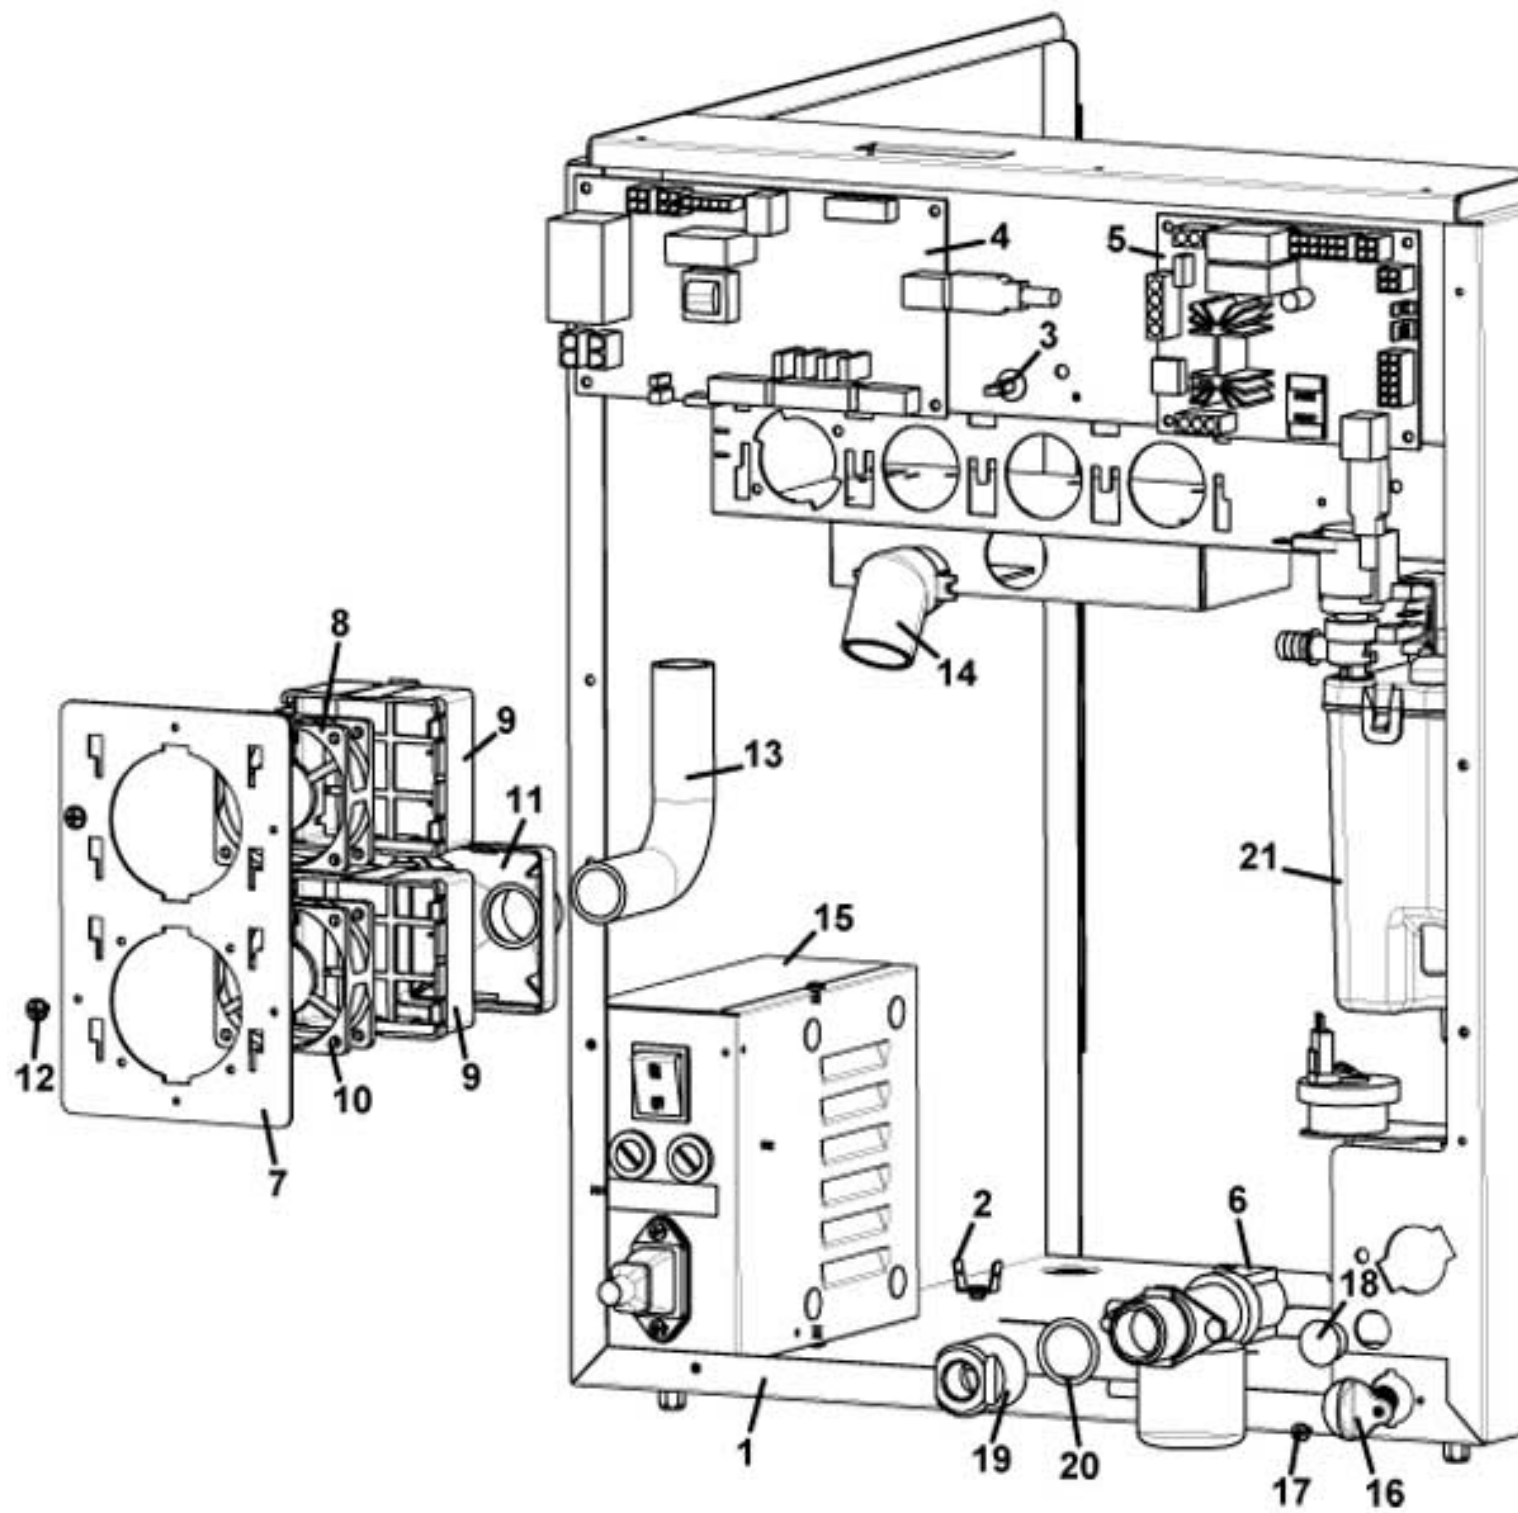

CINO XS GRANDE
REAR VIEW CABINET (PRESSOBEAN VERSION)

CINO XS GRANDE

REAR VIEW CABINET (PRESOBEAN VERSION)

Pos. Code	Description
1	0010024135 C/B CABINET STRUCTURE
	0010024135NA C/B CABINET STRUCTURE BLACK
2	ELE0060520 GROUND PIN
3	ELE0062013 PIN BOARD SUPPORT
4	SCH0007960 CPU POWER BOARD
5	SCH0007602 MICRO GROUP CONTROL
6	0110001058 24V INLET SAFETY VALVE
7	0130013016 FIRE-FANS SUPPORT
	0130013016NA FIRE-FANS SUPPORT BLACK
8	ELE0000462 AXIAL FAN 24DC-LOWER SPEED
9	0010027064 FAN COVER
10	ELE0000461 AXIAL FAN 24DC- HIGH SPEED
11	0010027065 FAN CONNECTION
12	VIT0002401 SCREW TCB 3.5 x 9.5
13	TEOL000001CL3 SPIRAL PIPE D.20 L.220MM
14	0010027043 EOLO TUBE CONNECTION
	0010027043NA EOLO TUBE CONNECTION BLACK
15	See table SWITCHING UNIT
16	0600016455 WATER OUTLET PLUG
17	VIT0002009 SCREW T.C.B. 3,5 x 6,5
18	GUA0011010 PLUG
19	0810010558 WATER INLET VALVE CONNECTION
20	GUA0000021 GASKET 130
2	See table WATER INLET PANEL