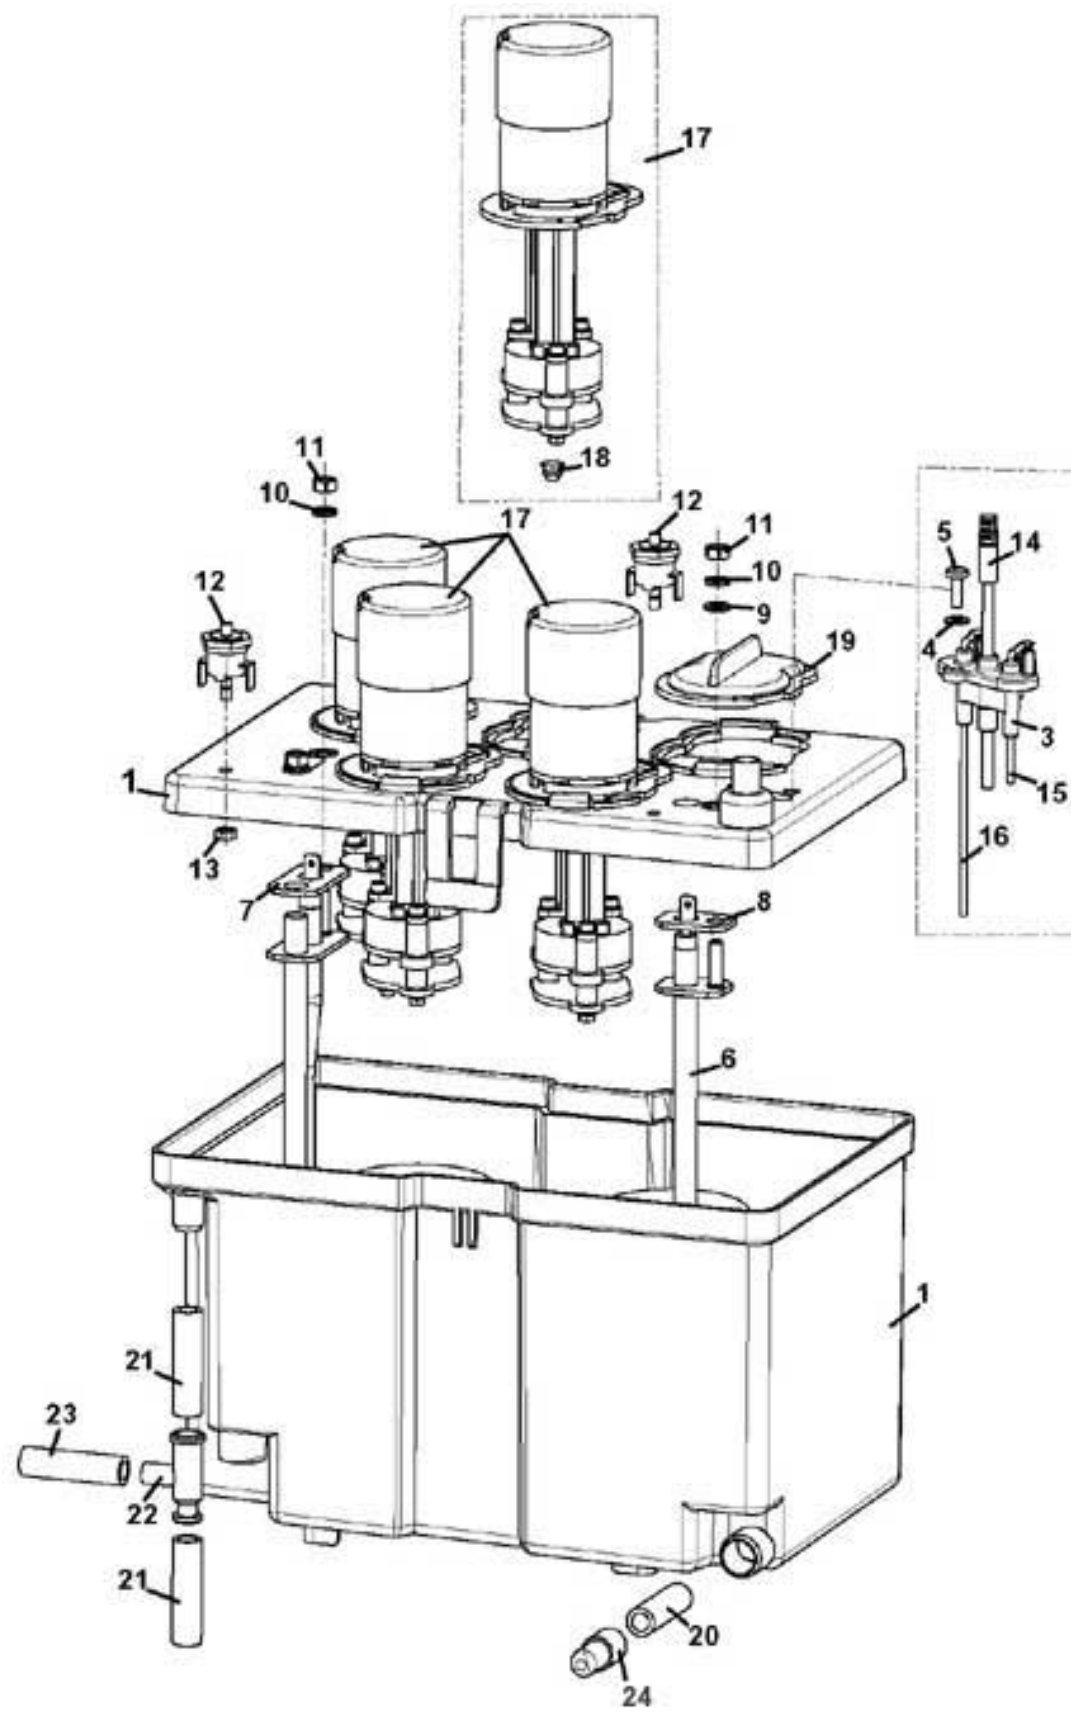

*CINO XS GRANDE  
MIXER PLAN (INSTANT VERSION)*

CINO XS GRANDE

MIXER PLAN (INSTANT VERSION)

Pos. Code	Description
1 0080200002	MIXER SUPPORT
0080200002NA	MIXER SUPPORT BLACK
2 VIT0002401	SCREW TCB 3.5 x 9.5
3 0080100005	MIXER BASE
4 0080100015	MIXER BASE BUSH
5 GUA0000084	GASKET 3131
6 0090003023	24 V DC MIXER MOTOR SHAFT D.4
7 0080100024	DRIP TRAP FAN
8 0080100009	MOTOR CONNECTION COVER
0080100009IC	MOTOR CONNECTION COVER ORANGE RAL 2011
9 0080100101	MIXER GASKET - SHAFT D.4
10 0080100011	SMALL FAN MIXER SHAFT D.4
11 0080100023	MIXER COVER
0080100023IC	MIXER COVER ORANGE RAL 2011
12 0080100043	WATER OUTLET
13 GUA0000085	SILICONE GASKET 106
14/a 0080200110L	MIXER BODY W/O INLET W/LINE LEFT
14/b 0080200111R	MIXER BODY W/O INLET W/LINE RIGHT
14/c 0080200112C	MIXER BODY W/O INLET W/LINE CENTER
15 0080100006	STOPPER RING
0080100006IC	STOPPER RING ORANGE RAL 2011
16 0010020052	SPOUT DELIVERY
17 0080100042	MIXER RING WITH INLET PIPE
18 0080100095	COFFEE OUTLET REDUCTION D.4
19 0080100035	PLUG
0080100035NA	PLUG BLACK
20 0020039529	PLASTIC SUPPORT PRODUCT PIPE
0020039529NA	PLASTIC SUPPORT PRODUCT PIPE BLACK
21 0080100084	90° CONNECTION
22 0020039533	D.6 30° SPOUT DELIVERY
23 0010020836CL	TRAY CONTACTS SUPPORT ASSEMBLY
24 VIT0002009	SCREW T.C.B. 3,5 x 6,5