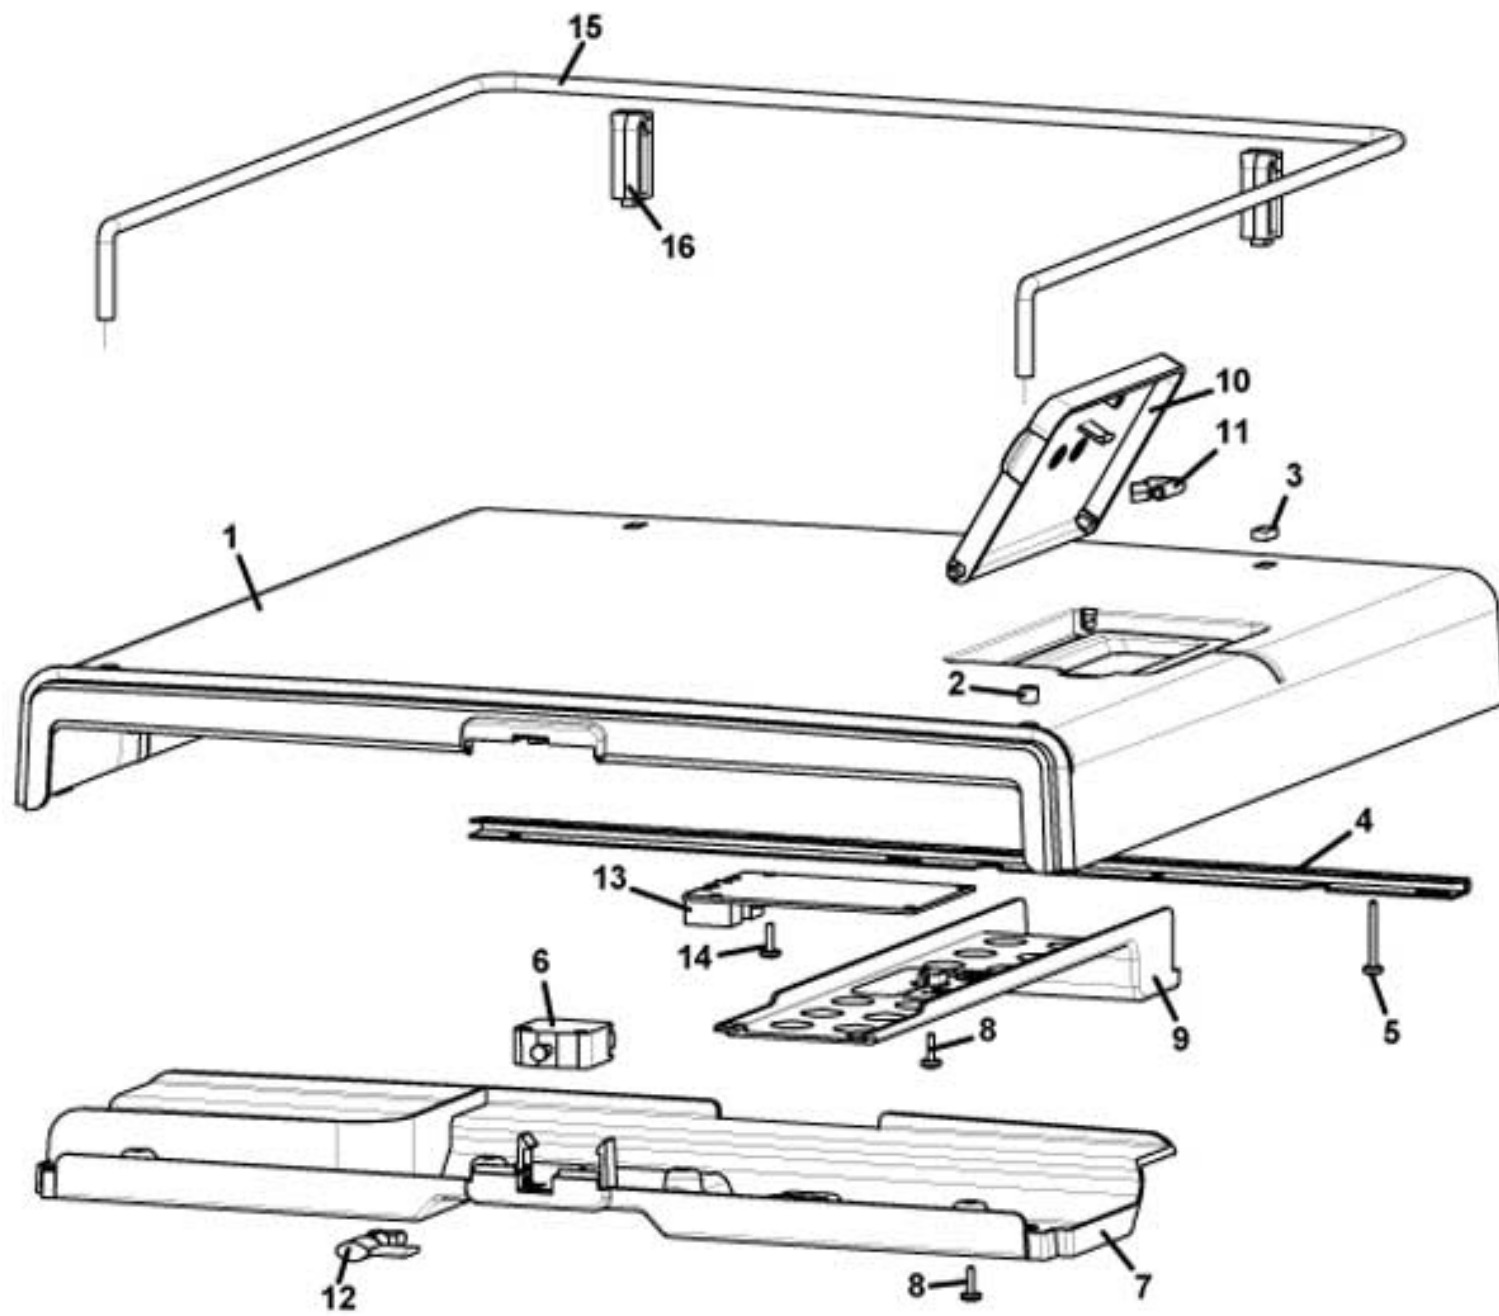

CINO XS GRANDE  
UPPER COVER

CINO XS GRANDE

UPPER COVER

Pos. Code	Description
1 0010024116-03	UPPER COVER
2 0010027344	RING PLUG
3 0010027343	RING SUPPORT PLUG
4 0010024012	HINGE D.5,5X390
5 VIT0002456	SCREW 3.5 x 25 TC
6 ELE0002019	DOOR SWITCH 16A-250V UL
7/a 0010024117	UPPER COVER CLOSING ONLY FOR VERSION "H"
0010024117IC	UPPER COVER CLOSING ONLY FOR VERSION "H" ORANGE RAL 2011
0010024117NA	UPPER COVER CLOSING ONLY FOR VERSION "H" BLACK
7/b 0010024114	UPPER COVER CLOSING ONLY FOR VERSION "E"
0010024114NA	UPPER COVER CLOSING ONLY FOR VERSION "E" BLACK
8 VIT0002469	SCREW TC 3.5 x 10
9 0010024119	CABLES COVER
0010024119IC	CABLES COVER ONLY FOR VERSION "E" ORANGE RAL 2011
0010024119NA	CABLES COVER ONLY FOR VERSION "E" BLACK
10 0010024118	H2O INLET COVER
0010024118NA	H2O INLET COVER ONLY FOR VERSION "E" BLACK
11 0020037124	PIN
0020037124NA	PIN ONLY FOR VERSION "E" BLACK
12 0270011109	SERVICE KEY ASSEMBLY
13 SCH0006260	RFID BOARD LECTOR
14 VIT0002452	TAPPING SCREW TCB 3.5 x 12
15 0010024124	GUARD RAIL 1 THREAD
16 0010027272	RING SUPPORT
0010027272AG	RING SUPPORT ONLY FOR VERSION "E" TRASPARENT OPALINE WHITE
0010027272GH	RING SUPPORT ONLY FOR VERSION "E" BEIGE RAL 1015
0010027272NA	RING SUPPORT ONLY FOR VERSION "E" BLACK