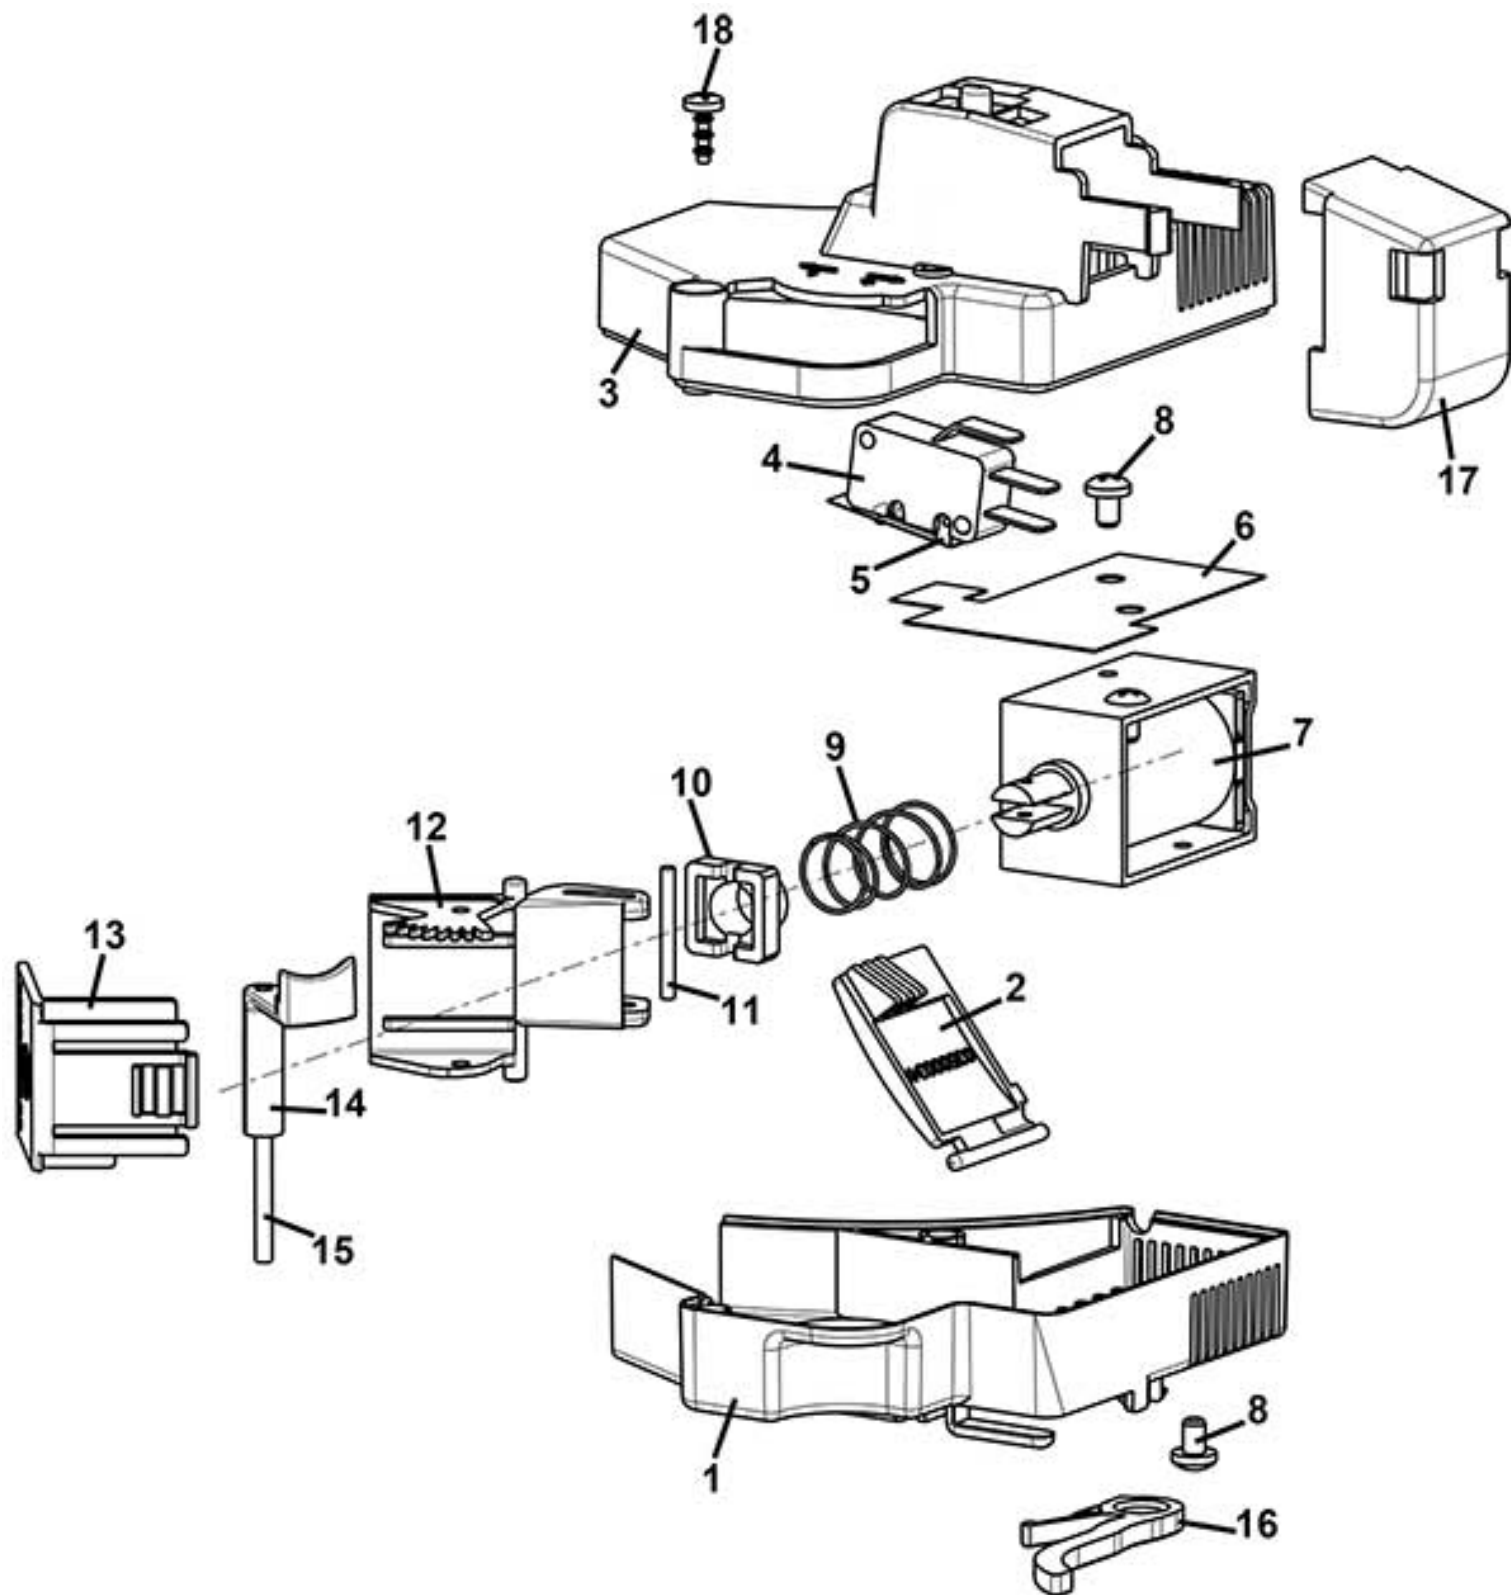

CINO XS GRANDE
PLASTIC BATCHER WITH SETTING