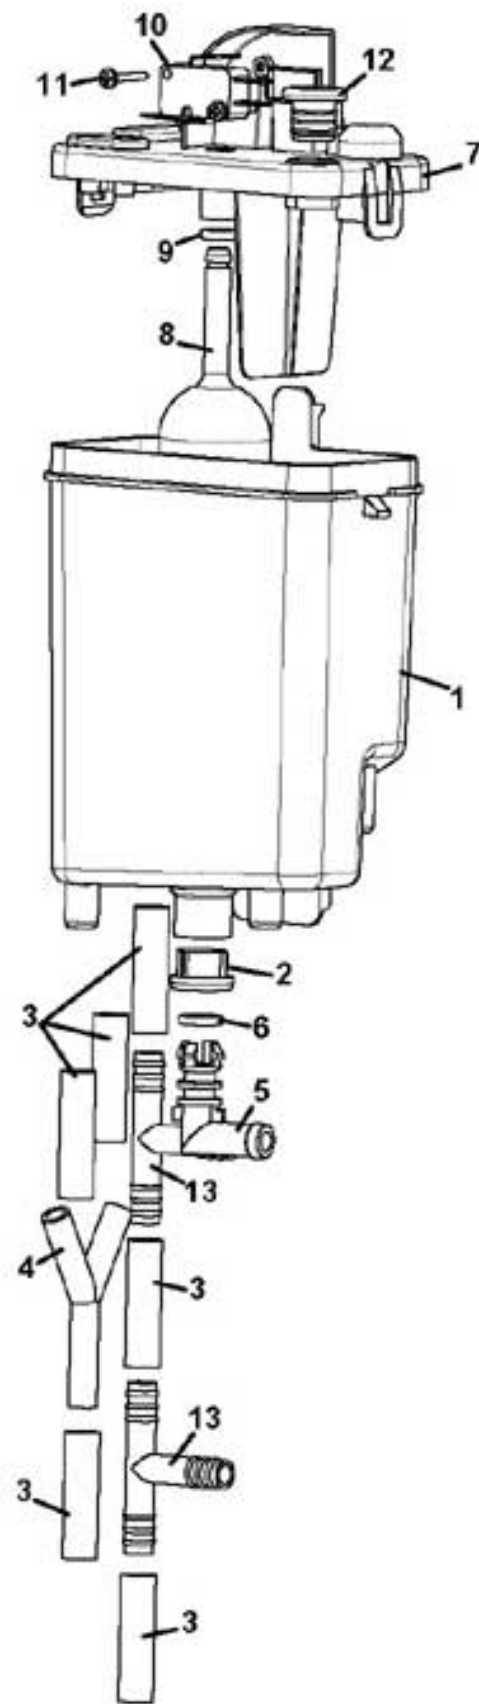

CINO EC

MICRO COFFEE GROUP

Pos. Code	Description
1	0250008005 R.H. FRAME It's part of kit 0250008005R
2	0250008084 R.H. INFUSION CHAMBER CAM
3	0250008009 CONNECTING ROD
4	0250008028 PIN FOR CONNECTING ROD
5	0250008011 R.H. CRANK
6	0250008014 MOTOR CRANK PIN
7	0250008042 ANTIVIBRATION WASHER
8	VIT0006515 D.5 RADIAL STOP RING
9	0250008031 R.H. REAR GUIDE
10	VIT0002026 3.5x 6.5 STAINLESS STEEL TAPPING TCB SCREW
11	0250008033 FRONT GUIDE
12	0250008006 L.H. FRAME It's part of kit 0250008005R
13	0250008085 L.H. INFUSION CHAMBER CAM
14	0250008032 L.H. REAR GUIDE
15	0250008086 UPPER FILTER SUPPORT
16	0250008024 UPPER FILTER SPRING
17	0250008087 SPRING COVER PIPE
18/a	0250008026 D.36 UPPER FILTER FOR COFFEE BEANS GROUP D. 36
18/b	0250008208 D.40 UPPER FILTER FOR COFFEE BEANS GROUP D. 40
19/a	0250008099 D.40 UPPER FILTER FOR COFFEE BEANS GROUP D. 40 ORANGE RAL 2011
19/b	0250008211 FILTER FOR COFFEE BEANS GROUP D. 36
20	VIT0000121 FILTER D.40 FOR COFFEE BEANS GROUP D. 40
21/a	GUA0000080 M 3x8 TSP SCREW
21/b	GUA0000097 SILICONE 4112 OR FOR COFFEE BEANS GROUP D. 36
22	VIT0006513 SILICONE 4131 OR FOR COFFEE BEANS GROUP D. 40
23/a	0250008046R D.8 STAINLESS STEEL INSIDE SEEGER
23/b	0250008206R INFUSION CHAMBER FOR COFFEE BEANS GROUP D. 36
24	GUA0000065 INFUSION CHAMBER D.40 FOR COFFEE BEANS GROUP D. 40
25	0250008053 SILICONE OR 112
26	0250008029 LOWER INLET CUP BUSH
27/a	0250008108 GLASS BUSH PIN
27/b	0250008122 FILTER SUPPORT SHFT
27/c	0250008209 LOWER FILTER FOR COFFEE BEANS GROUP D. 36
28	0250008106 LOWER FILTER D.40 FOR COFFEE BEANS GROUP D. 40
29	0250008021 LOWER FILTER D.40 FOR COFFEE BEANS GROUP D. 40 ORANGE RAL 2011
30	0250008022 LOWER FILTER D.40 FOR COFFEE BEANS GROUP D. 40 ORANGE RAL 2011
31	VIT0006516 LOWER FILTER ROLL SUPPORT
32	0250008083 ROLL SHAFT
33	0250008083 ROLL SHAFT
34	0250008016 D.3.2 RADIAL STOP RING
35	0250008017 FILTER EJECTION CAM
36	0250008036 R.H. FILTER RECOVERY CAM
37	VIT0004803 L.H. FILTER RECOVERY CAM
38	0250008035 COFFEE CONE
39	VIT0000032 STAINLESS STEEL NUT M4
40	VIT0003309 SETTING PLATE
41	VIT0005523 M 4x8 INOX TCB SCREW
42	VIT0004810 4.3x16x1.5 STAINLESS STEEL FLAT WASHER
43	VIT0002461 4x60 STAINLESS STEEL TCEI SCREW
44	0250008039 M 4 SELFLOCKING NUT
45	0250008048 SCREW TCCRT 4.2 x 26
46	0250008110CL L.H. FRAME COVER
47	VIT0009203 L.H. FRAME COVER FOR COFFEE BEANS GROUP D. 40 MERCEDES GREY RAL 9006
48	VIT0003451 L.H. FRAME COVER FOR COFFEE BEANS GROUP D. 40 ORANGE RAL 2011
49	0250008088 KEY FOR NUT
50	0250008109R WATER INLET PIPER ASSEMBLY
51	0250008109R M 3 CONNECTION FOR THERMOPLASTIC
52	GUA0000061 GROWER SPRING WASHER
53	0250008107R WASHER FOR CHAMBER CAM
54	0250008176CL2 D.36 LOWER FILTER+ROLL SUPPORT ASSEMBLY
100	0250008001R 2010 VITON OR
101	0250008201R LOWER FILTER ROLL SUPPORT
102	0250008026R MICRO COFFEE GROUP FOR COFFEE BEANS GROUP D. 36
103	0250008208R MICRO COFFEE GROUP D.40 FOR COFFEE BEANS GROUP D. 40
104	0250008108R D.36 UPPER FILTER ASSEMBLY FOR COFFEE BEANS GROUP D. 36
105	0250008209R D.40 UPPER FILTER ASSEMBLY FOR COFFEE BEANS GROUP D. 40
106	0250008210R D.36 LOWER FILTER
	0250008209R D.40 LOWER FILTER ASSEMBLY
	0250008210R LOWER FILTER D.40+ SUPPORT ROLL ASSEMBLED

assieme