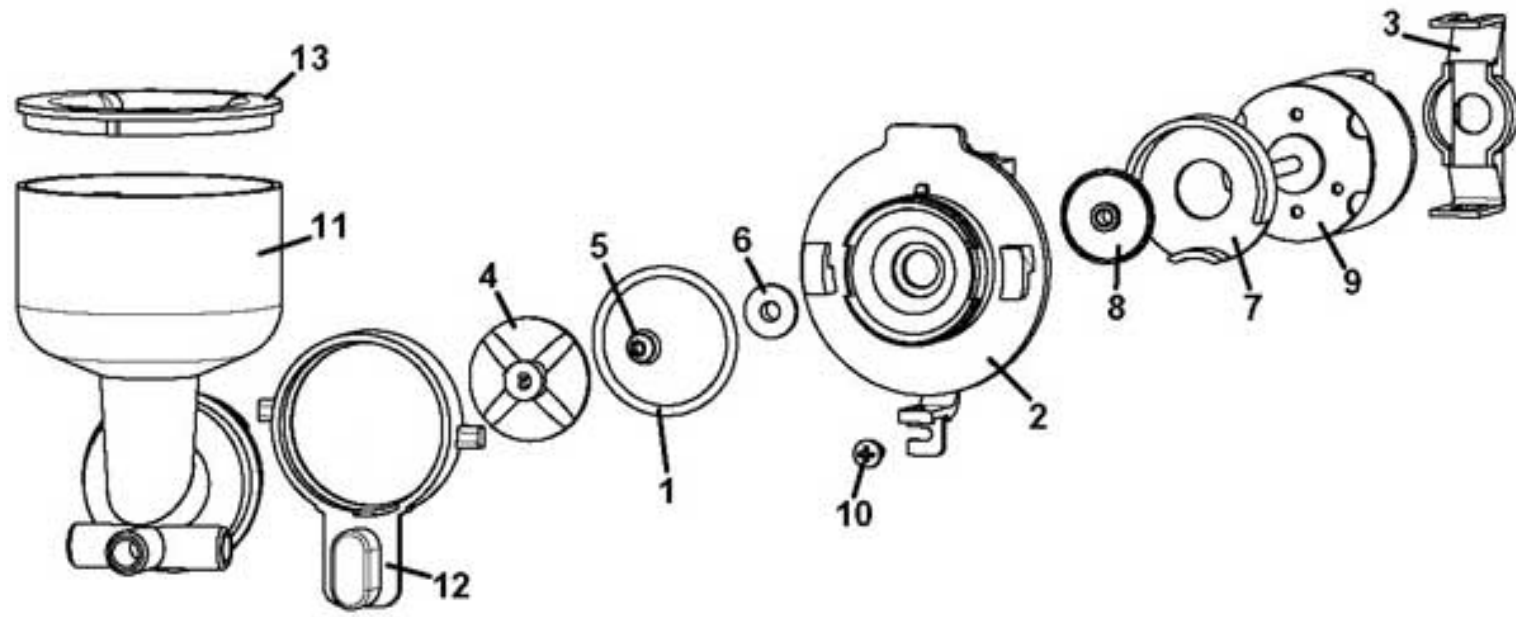

CINO EC

MIXER

Pos.	Code	Description	
1	GUA0000084	GASKET 3131	
2	0080100005	MIXER BASE	
3	0080100009IC	ORANGE MOTOR CONNECTION COVER	
4	0080100011	SMALL FAN MIXER SHAFT D.4	
5	0080100101	MIXER GASKET - SHAFT D.4	
6	0080100015	MIXER BASE BUSH	
7	0080100023IC	ORANGE MIXER COVER	
8	0080100024	DRIP TRAP FAN	
9	0090003023	24 V DC MIXER MOTOR SHAFT D.4	
10	VIT0002401	SCREW TCB 3.5 x 9.5	
11	0080100007	MIXER BODY WITH INLET	
12	0080100006IC	ORANGE STOPPER RING	
13	0080100008	MIXER TRAP WITHOUT INLET	
100	0080100001R	MIXER BASE+MOTOR ASSEMBLY (FROM POS.1 TO POS.9)	assieme