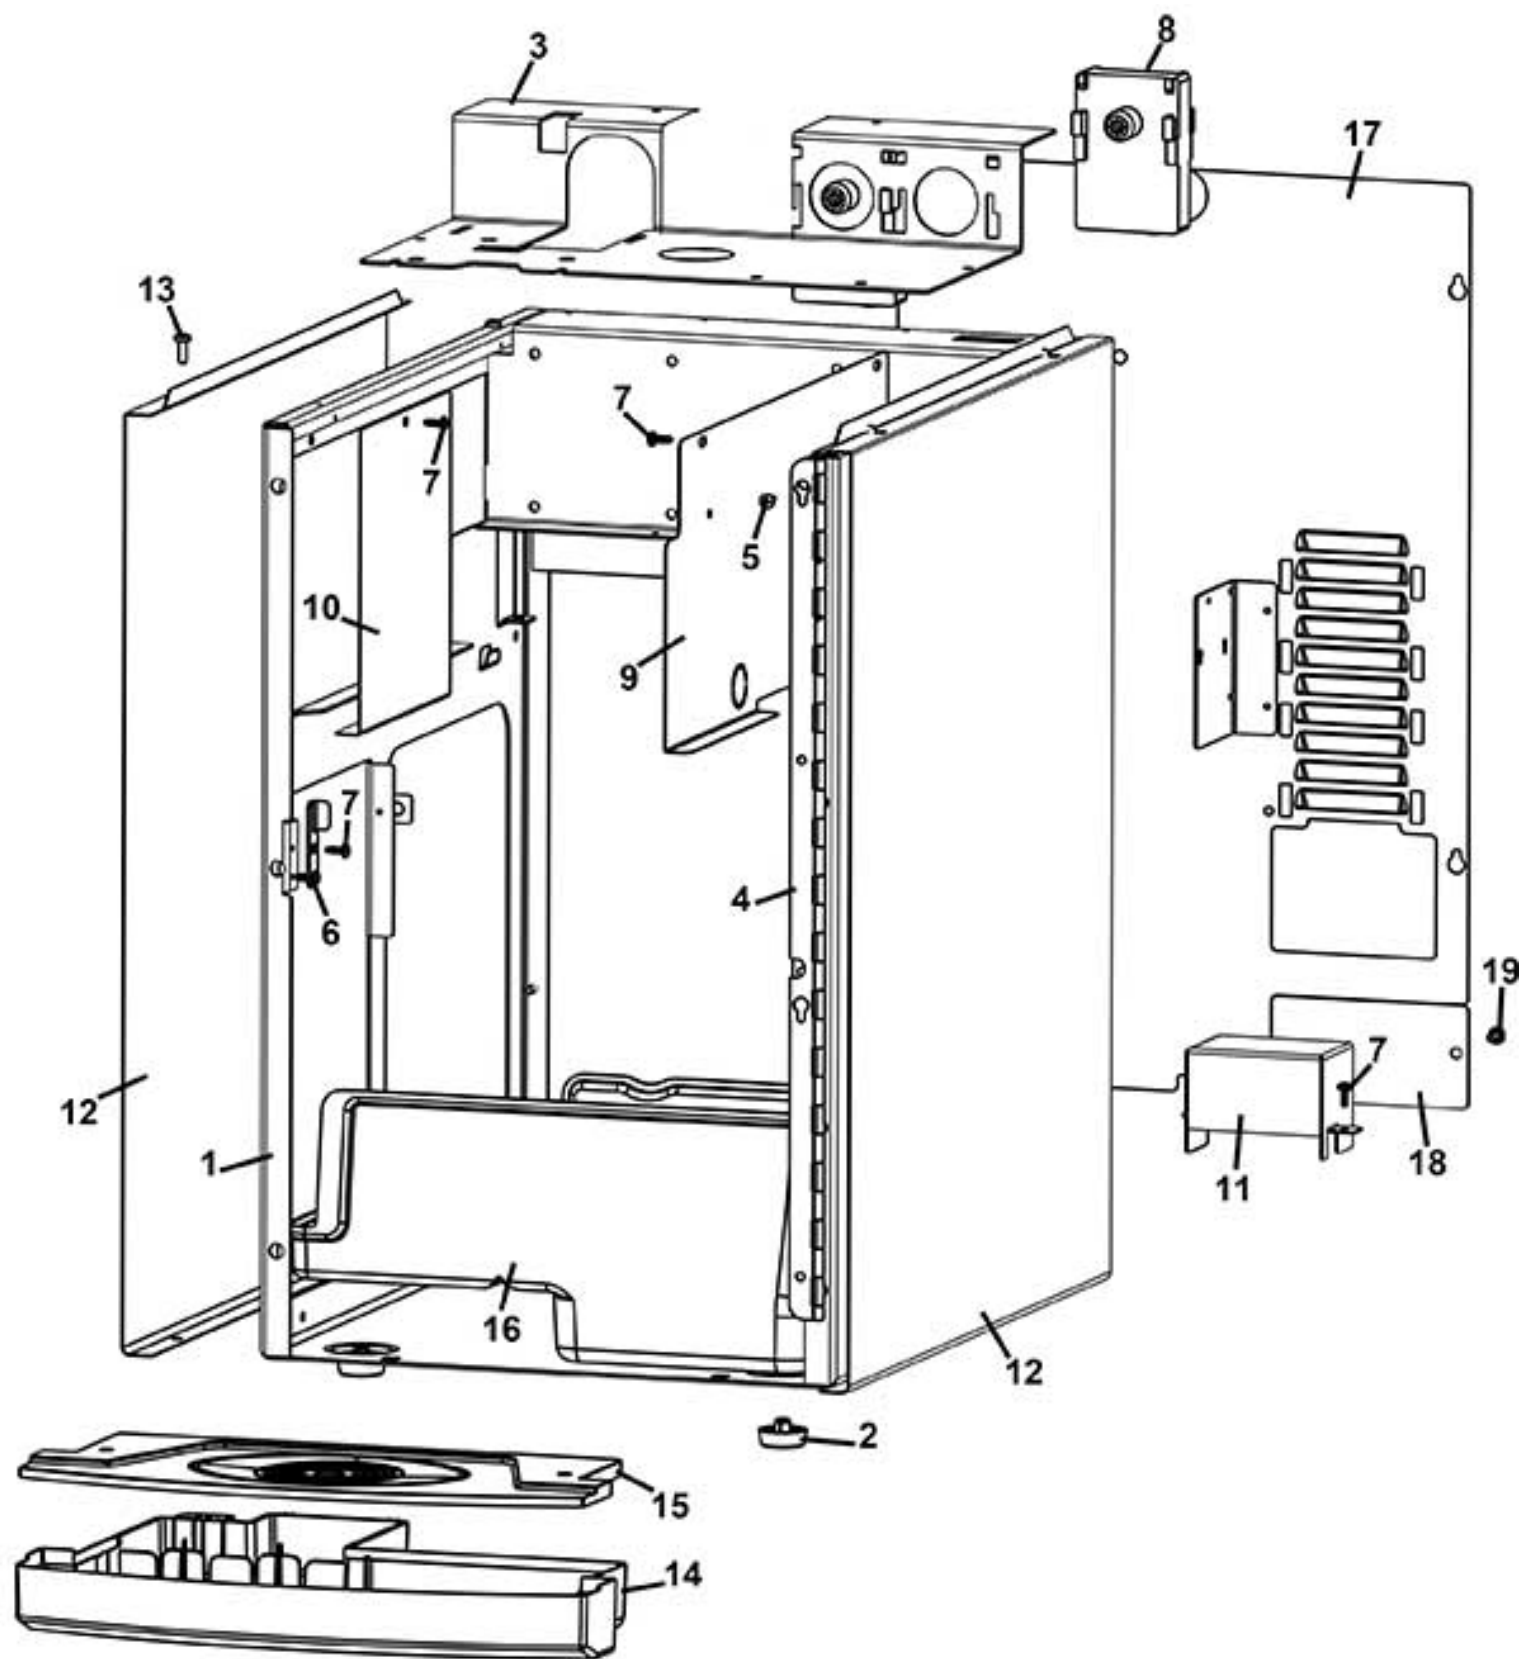

vending machine

[CINO EC]

spare parts manual

CINO EC
CABINET (UNPLUMBED VERSION)

CINO EC

CABINET (UNPLUMBED VERSION)

Pos. Code	Description
1 0010028249NA-01	CABINET (BLACK)
2 GUA0011011	D.25 SELFLOCKING FEET WITH PIN
3 0010028254NA	MICRO GROUP MOTOR PLATE (BLACK)
4 0010028153	DOOR HINGE
5 VIT0002010	3,5x9,5 TAPPING SCREW
6 0010028284	DOOR CLOSING PLATE
7 VIT0002401	SCREW TCB 3.5 x 9.5
8 0090002113	24V DC 97RPM PRODUCT GEAR MOTOR
9 0010028238NA	RIGHT COVER (BLACK)
10 0010028244NA	LEFT COVER (BLACK)
11 0010028237	EXHAUST COVER
12 0010028243NA	RIGHT-LEFT SIDE (BLACK)
13 VIT0000012	SCREW T.C.B. M 4 x 10
14 0010028282CL	WATER TRAY + CONTACTS
15 0010028281CM	WATER COLLECTION TRAY GRATE (MERCEDES GREY RAL 9006)
16 0010028012NA	GROUNDS CONTAINER (BLACK)
17 0010028172NA	REAR DOOR (BLACK)
18 0010028239NA	BOILER OUTLET REAR DOOR (BLACK)
19 4060010126	PLASTIC COIN DRAWER BOX

CINO EC

CABINET (PLUMBED VERSION)

Pos. Code	Description
1 0010028249NA-01	CABINET (BLACK)
2 GUA0011011	D.25 SELFLOCKING FEET WITH PIN
3 0010028252NA	MICRO GROUP MOTOR PLATE (BLACK)
4 0010028153	DOOR HINGE
5 VIT0002010	3,5x9,5 TAPPING SCREW
6 0010028284	DOOR CLOSING PLATE
7 VIT0002401	SCREW TCB 3.5 x 9.5
8 0090002113	24V DC 97RPM PRODUCT GEAR MOTOR
9 0010028238NA	RIGHT COVER (BLACK)
10 0010028244NA	LEFT COVER (BLACK)
11 0010028237	EXHAUST COVER
12 0010028243NA	RIGHT-LEFT SIDE (BLACK)
13 VIT0000012	SCREW T.C.B. M 4 x 10
14 0010028282CL	WATER TRAY + CONTACTS
15 0010028281CM	WATER COLLECTION TRAY GRATE (MERCEDES GREY RAL 9006)
16 0010028012NA	GROUNDS CONTAINER (BLACK)
17 0010028172NA	REAR DOOR (BLACK)
18 0010028239NA	BOILER OUTLET REAR DOOR (BLACK)
19 4060010126	PLASTIC COIN DRAWER BOX