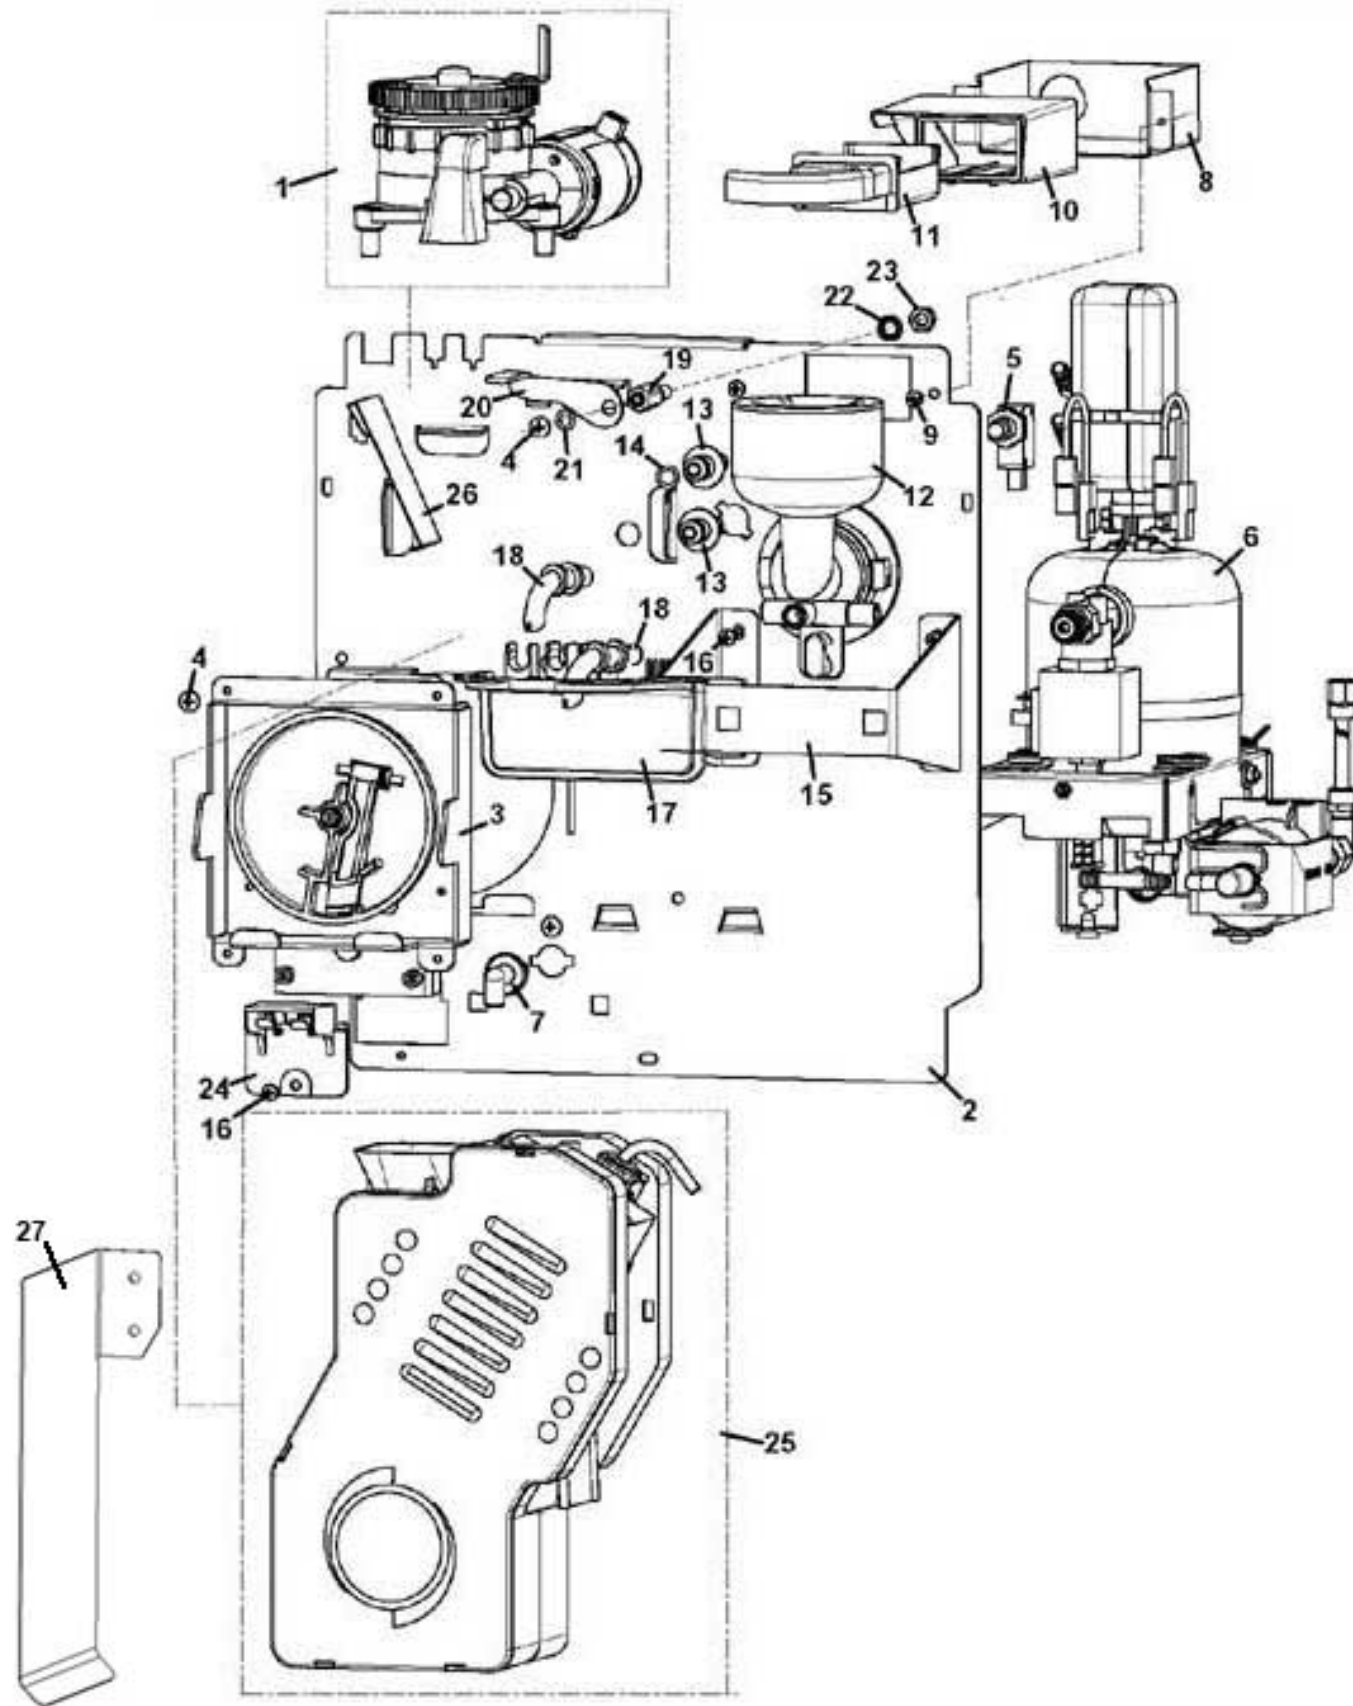

CINO EC
MIXER PLAN (PRESSOBEAN VERSION)