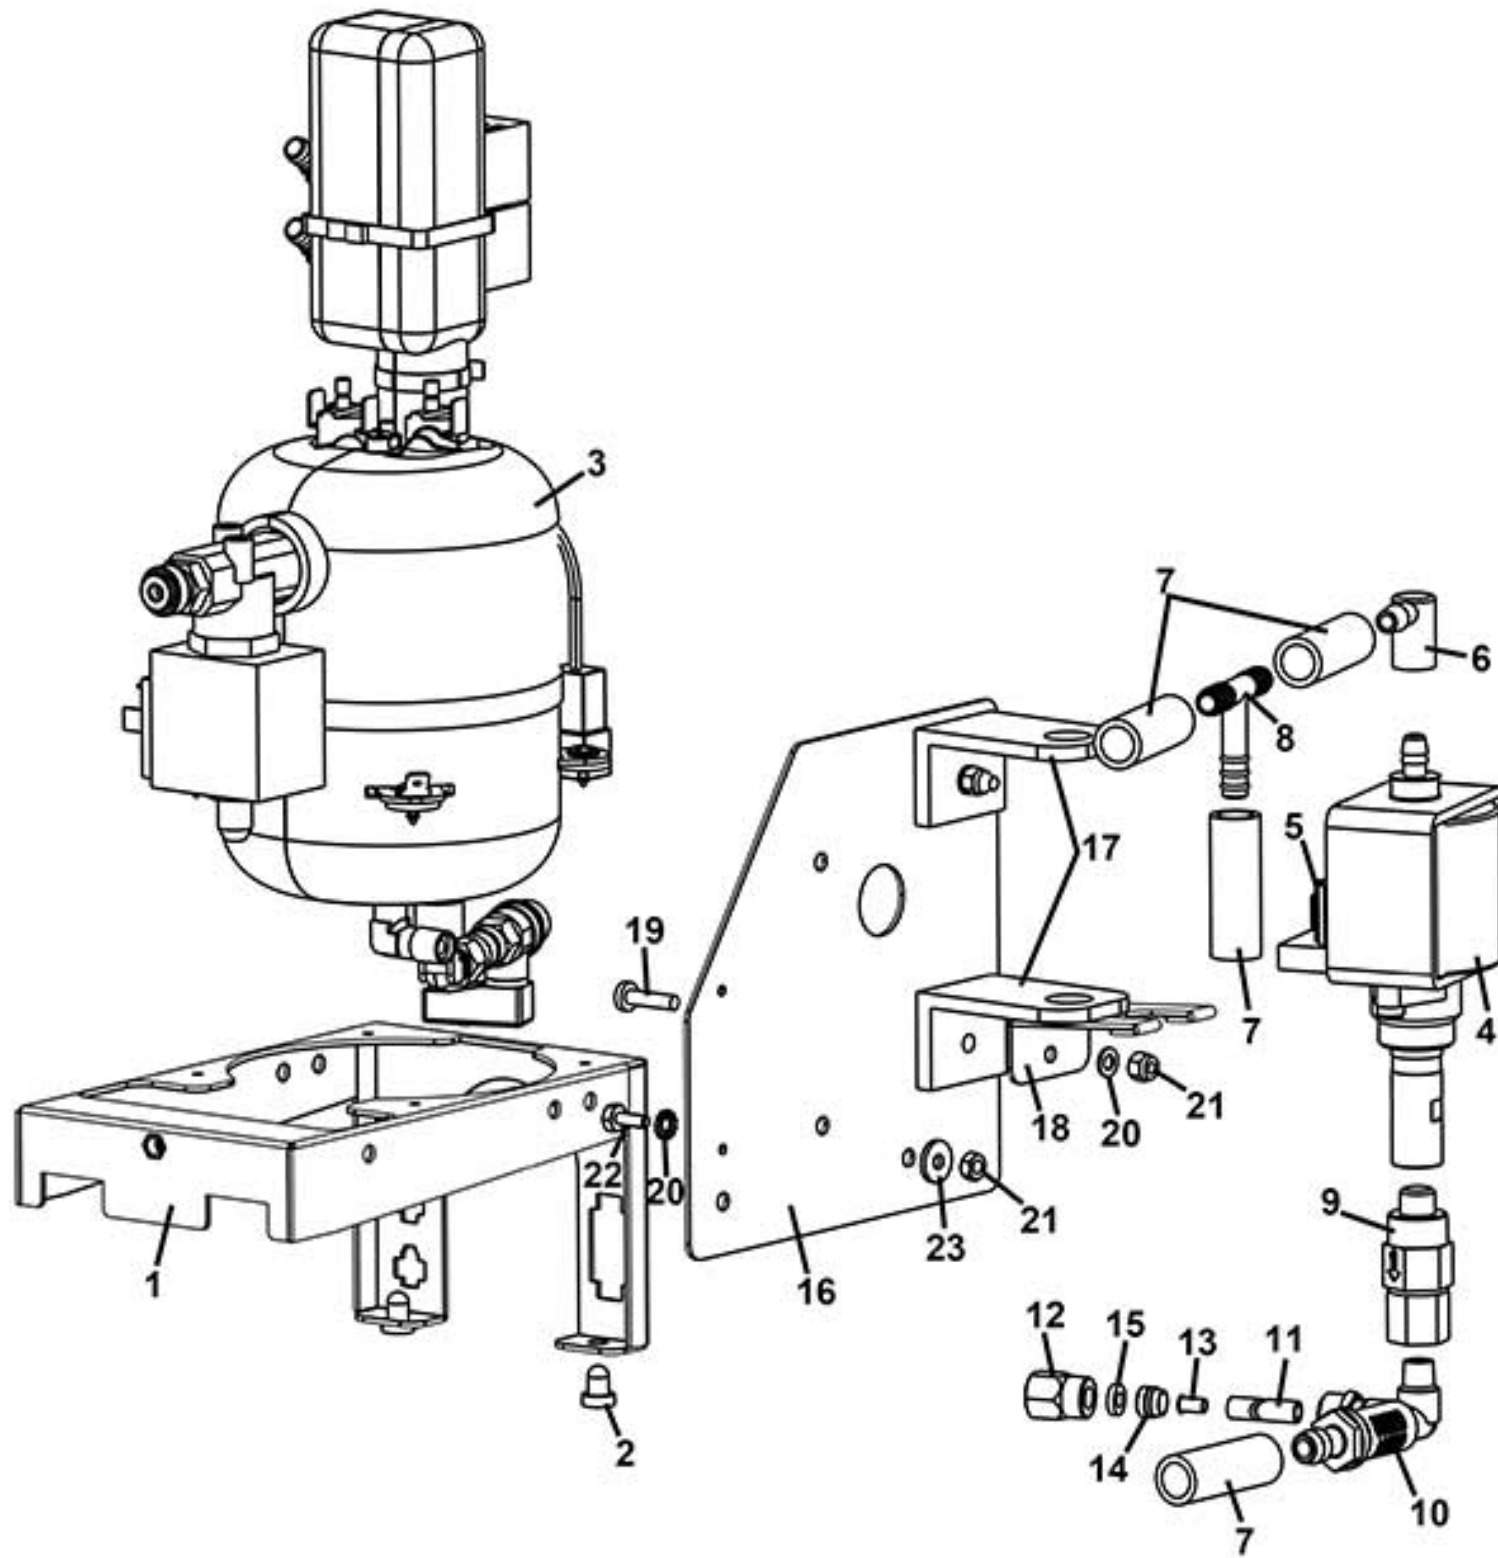

CINO EC
MIXER PLAN (PRESSOBEAN VERSION)

CINO EC

MIXER PLAN (PRESSOBEAN VERSION)

Pos. Code	Description
1	See table GRINDER
2 0260012311NA	ESPRESSO GROUP PLATE (BLACK)
3	See table MICRO COFFEE GROUP MOTOR SUPPORT
4 VIT0000030	SCREW TCB M4 x 7
5 ELE0001506	MICROSWITCH 83.131.8-IW3M
6	See table PRESSOBEAN BOILER SUPPORT
7 0080100084	90° CONNECTION
8 0070030422	EXHAUST SUPPORT
9 VIT0002002	SCREW TCB 3,5x6,5
10 0010027214	EXHAUST DRAWER
11 0010027022	EXTERNAL EXHAUST DRAWER
12	See table MIXER
13 0080100013	MIXER CONNECTION
14 GUA0000085	SILICONE GASKET 106
15 0380020003NA-01	PIPES SUPPORT ASSEMBLED (BLACK)
16 VIT0002010	3,5x9,5 TAPPING SCREW
17 0380020001CM	6 PRODUCT PIPES SUPPORT (MERCEDES GREY RAL 9006)
18 0010020052	SPOUT DELIVERY
19 0010020196	HOOKING BLOCK
20 0010020132	GROUP CONNECTING PLATE
21 GUA0000004	GASKET 104
22 VIT0003105	WASHER tab D. 6.4
23 VIT0004505	NUT M6
24 0010020836CL	TRAY CONTACTS SUPPORT ASSEMBLY
25	See table MICRO COFFEE GROUP
26 0250008038	COFFEE BEANS GROUP COBE CHUTE
27 0010028223NA	EPRESSO BREWER PROTECTION (BLACK)

CINO EC

MICRO COFFEE GROUP MOTOR SUPPORT

Pos. Code	Description
1 0260010128	MICRO GROUP MOTOR SUPPORT
2 0090002191	11 RPM 24V DC MOTOR
3 0090002181	COFFEE BEANS GROUP SHAFT
4 VIT0000030	SCREW TCB M4 x 7
5 0250008093	MICRO PLATE
6 4600010014	MICRO SPACER
7 0250008091	MICRO SPACER
8 ELE0001529	MICRO WITH LEVER
10 VIT0000007	M 3x20 TCB SCREW
11 VIT0004701	M3 FR NUT
12 0250008126	SPECIAL M4 PIN
13 VIT0005521	4x25 TCEI SCREW
14 VIT0003301	WASHER D.12 x 4.3 x 1.5
15 0250008043	GROUP READER DISK
16 VIT0000012	SCREW T.C.B. M 4 x 10
17 0250008012	MOTOR CRANK
18 0250008034	HOOKING LEVER
19 0250008059	SPRING FOR HOOKING LEVER
20 VIT0005205	4 x 40 CYLINDRICAL PIN
21 VIT0005508	4x12 TCEI SCREW
22 VIT0003003	WASHER D.8 x 4.3 x 0.8
23 VIT0003103	WASHER tab D. 4.3