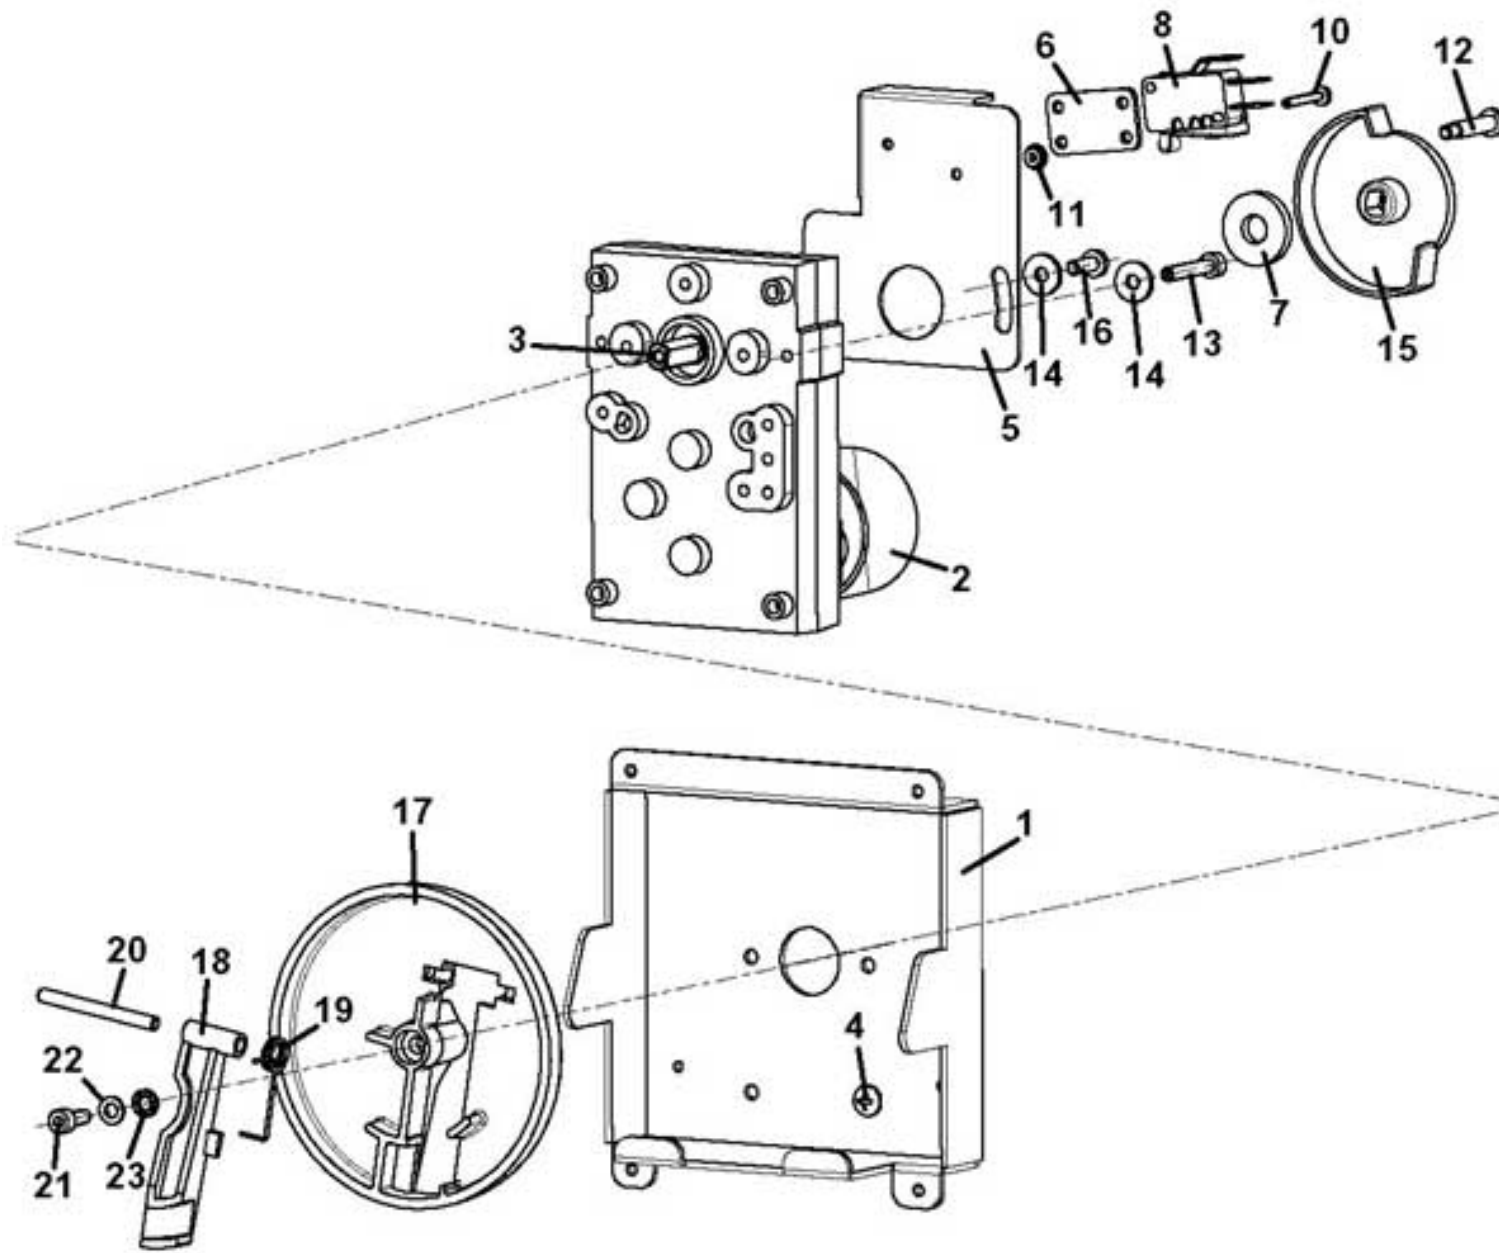

CINO EC

DOOR

Pos. Code	Description
1 0020037657NA	DOOR STRUCTURE (BLACK)
2 0020037659	LED REFLECTING ADHESIVE LABEL
3 0020037652CM	CUPS STATION (MERCEDES GREY RAL 9006)
4 SCH0005860	FLASH BOARD
5 0020040310CL	RHEA FLASH MEMORY
6 0020039078TR	DELIVERY LIGHTING SUPPORT (TRANSPARENT)
7 SCH0008141	LOGO CUP STATION LIGHTING BOARD
8 SER0000028	BOX5 DT 20 mm LOCK WITH RING
9 0010028157	LOCK BRACKET
10 0020037653CM	DOOR FRONTAL FRAME (MERCEDES GREY RAL 9006)
11 0020039416	COIN MECH BLANKING PLATE
12/a 0020037530	FRONTAL PANEL WHITE
12/b 0020037532	FRONTAL PANEL BLACK
13 0020039084CL	DOOR LOGO FRAME
14 0020039101	ADHESIVE LOGO
15 VIT0002469	SCREW TC 3.5 x 10
16 0020039072TR-01	CUPS SUPPORT (TRANSPARENT)
17 0020039073CM	CUPS SUPPORT PIN (MERCEDES GREY RAL 9006)
18 0020039087IC	CUPS SUPPORT LOCK (ORANGE RAL 2011)
19 0020037656NA	COIN MECH. PROTECTION (BLACK)

CINO EC
MIXER PLAN (PRESSOBEAN VERSION)

CINO EC

MIXER PLAN (PRESSOBEAN VERSION)

Pos. Code	Description
1	See table GRINDER
2 0260012311NA	ESPRESSO GROUP PLATE (BLACK)
3	See table MICRO COFFEE GROUP MOTOR SUPPORT
4 VIT0000030	SCREW TCB M4 x 7
5 ELE0001506	MICROSWITCH 83.131.8-IW3M
6	See table PRESSOBEAN BOILER SUPPORT
7 0080100084	90° CONNECTION
8 0070030422	EXHAUST SUPPORT
9 VIT0002002	SCREW TCB 3,5x6,5
10 0010027214	EXHAUST DRAWER
11 0010027022	EXTERNAL EXHAUST DRAWER
12	See table MIXER
13 0080100013	MIXER CONNECTION
14 GUA0000085	SILICONE GASKET 106
15 0380020003NA-01	PIPES SUPPORT ASSEMBLED (BLACK)
16 VIT0002010	3,5x9,5 TAPPING SCREW
17 0380020001CM	6 PRODUCT PIPES SUPPORT (MERCEDES GREY RAL 9006)
18 0010020052	SPOUT DELIVERY
19 0010020196	HOOKING BLOCK
20 0010020132	GROUP CONNECTING PLATE
21 GUA0000004	GASKET 104
22 VIT0003105	WASHER tab D. 6.4
23 VIT0004505	NUT M6
24 0010020836CL	TRAY CONTACTS SUPPORT ASSEMBLY
25	See table MICRO COFFEE GROUP
26 0250008038	COFFEE BEANS GROUP COBE CHUTE
27 0010028223NA	EPRESSO BREWER PROTECTION (BLACK)