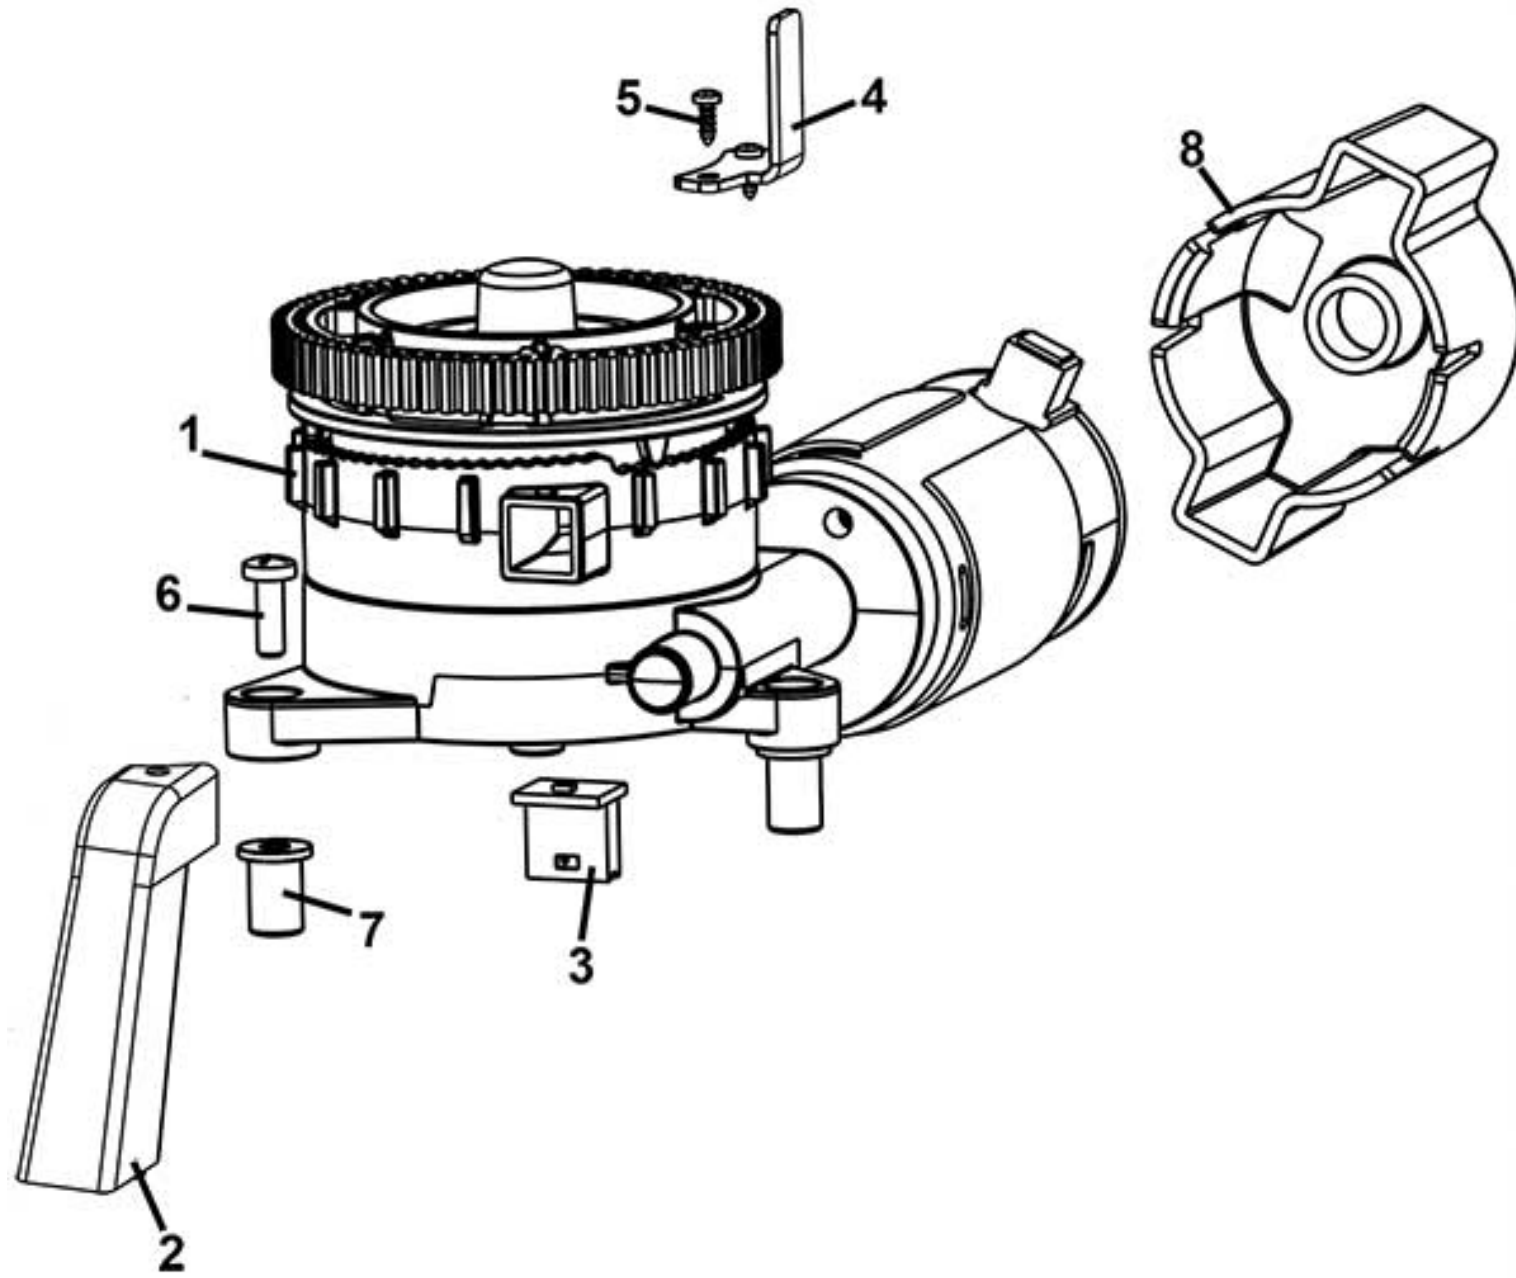

CINO EC

MIXER

Pos.	Code	Description	
1	GUA0000084	GASKET 3131	
2	0080100005	MIXER BASE	
3	0080100009IC	ORANGE MOTOR CONNECTION COVER	
4	0080100011	SMALL FAN MIXER SHAFT D.4	
5	0080100101	MIXER GASKET - SHAFT D.4	
6	0080100015	MIXER BASE BUSH	
7	0080100023IC	ORANGE MIXER COVER	
8	0080100024	DRIP TRAP FAN	
9	0090003023	24 V DC MIXER MOTOR SHAFT D.4	
10	VIT0002401	SCREW TCB 3.5 x 9.5	
11	0080100007	MIXER BODY WITH INLET	
12	0080100006IC	ORANGE STOPPER RING	
13	0080100008	MIXER TRAP WITHOUT INLET	
100	0080100001R	MIXER BASE+MOTOR ASSEMBLY (FROM POS.1 TO POS.9)	assieme