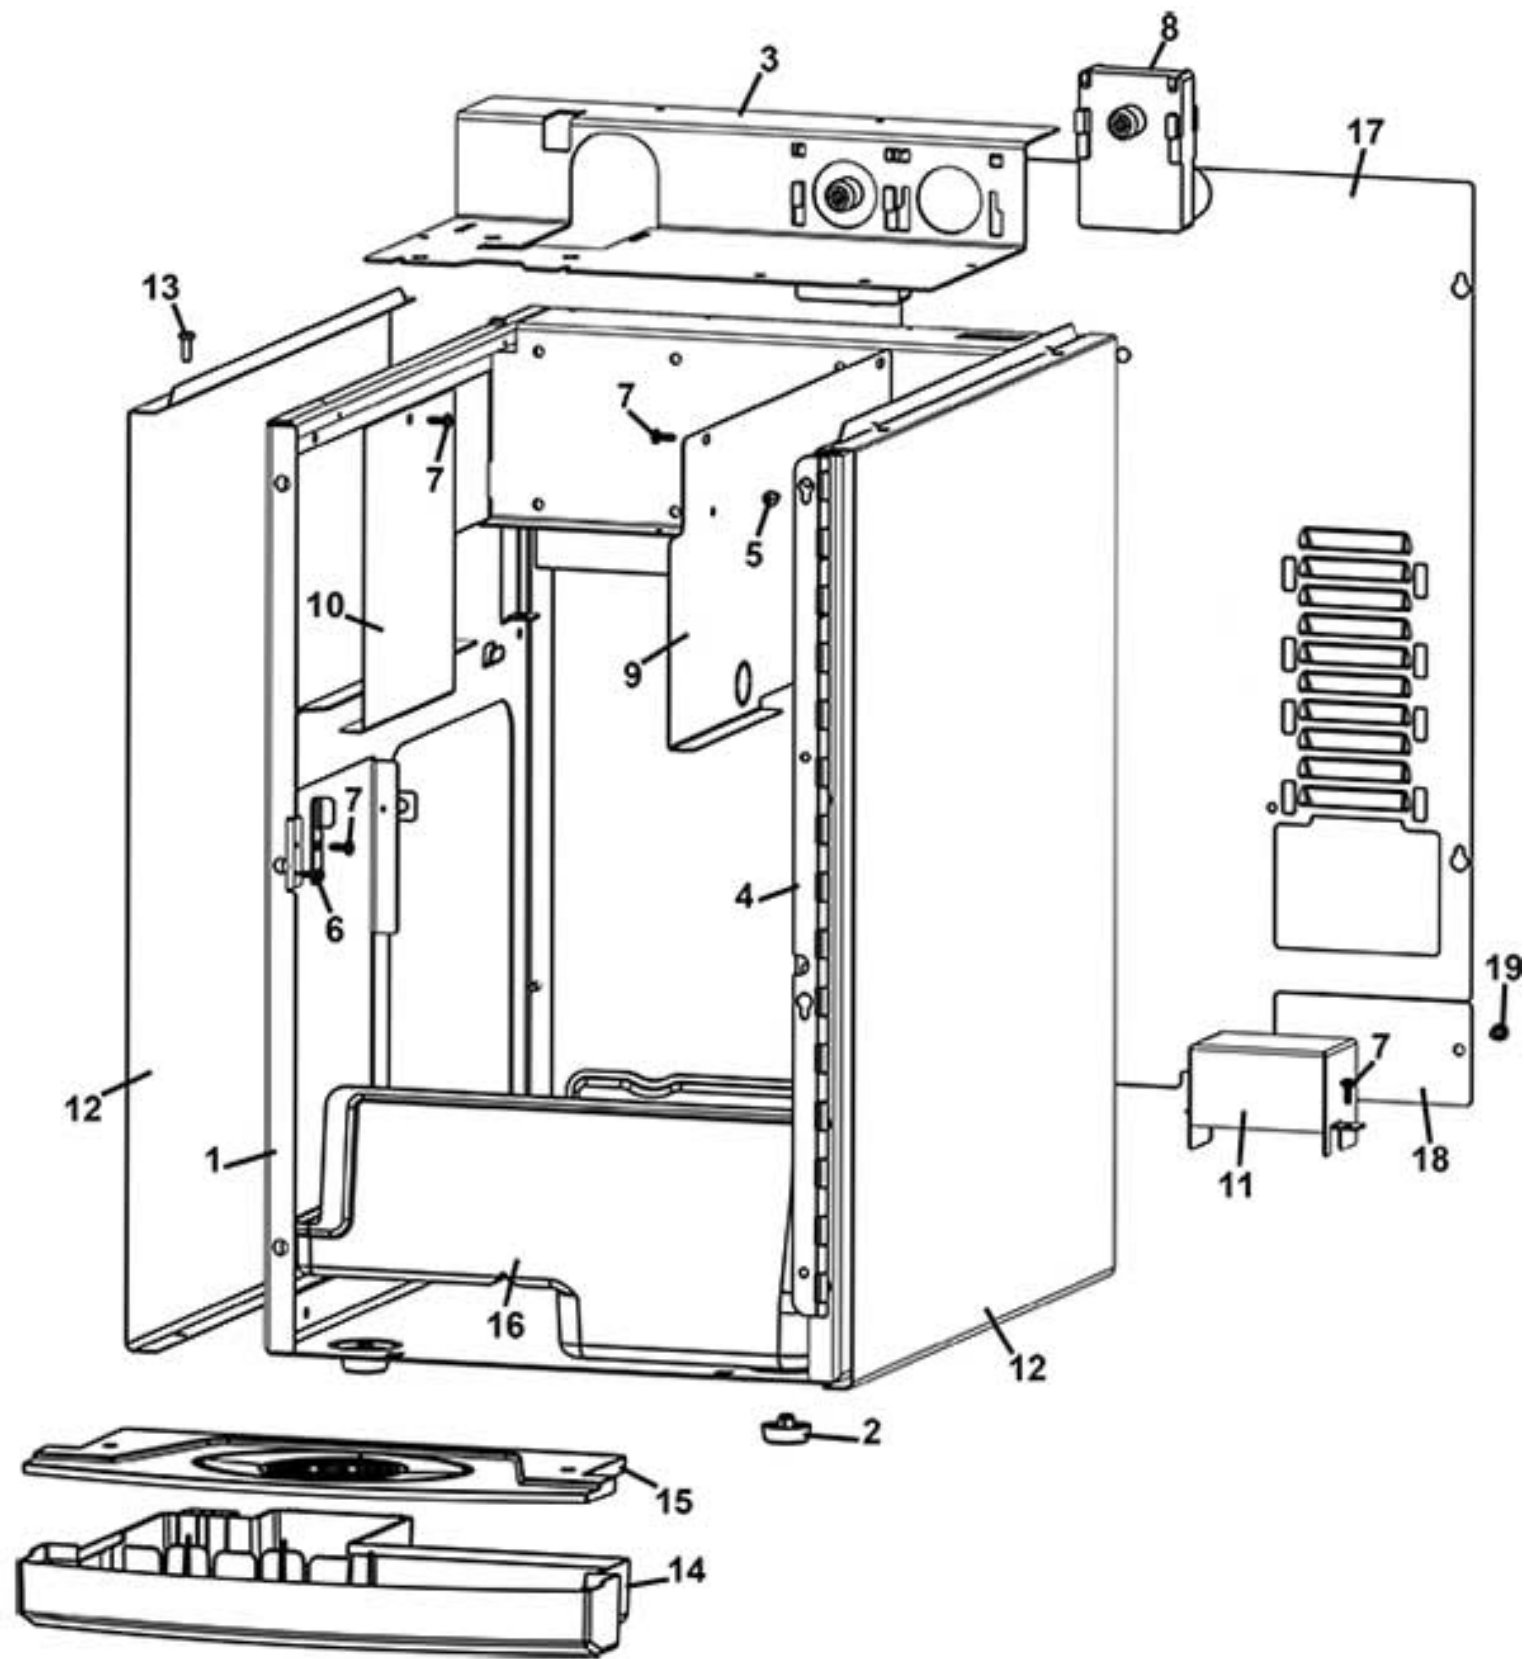

vending machine

[CINO EC]

spare parts manual

CINO EC
CABINET (UNPLUMBED VERSION)

CINO EC

CABINET (UNPLUMBED VERSION)

Pos. Code	Description
1 0010028249NA-01	CABINET (BLACK)
2 GUA0011011	D.25 SELFLOCKING FEET WITH PIN
3 0010028254NA	MICRO GROUP MOTOR PLATE (BLACK)
4 0010028153	DOOR HINGE
5 VIT0002010	3,5x9,5 TAPPING SCREW
6 0010028284	DOOR CLOSING PLATE
7 VIT0002401	SCREW TCB 3.5 x 9.5
8 0090002113	24V DC 97RPM PRODUCT GEAR MOTOR
9 0010028238NA	RIGHT COVER (BLACK)
10 0010028244NA	LEFT COVER (BLACK)
11 0010028237	EXHAUST COVER
12 0010028243NA	RIGHT-LEFT SIDE (BLACK)
13 VIT0000012	SCREW T.C.B. M 4 x 10
14 0010028282CL	WATER TRAY + CONTACTS
15 0010028281CM	WATER COLLECTION TRAY GRATE (MERCEDES GREY RAL 9006)
16 0010028012NA	GROUNDS CONTAINER (BLACK)
17 0010028172NA	REAR DOOR (BLACK)
18 0010028239NA	BOILER OUTLET REAR DOOR (BLACK)
19 4060010126	PLASTIC COIN DRAWER BOX

CINO EC

CABINET (PLUMBED VERSION)

Pos. Code	Description
1 0010028249NA-01	CABINET (BLACK)
2 GUA0011011	D.25 SELFLOCKING FEET WITH PIN
3 0010028252NA	MICRO GROUP MOTOR PLATE (BLACK)
4 0010028153	DOOR HINGE
5 VIT0002010	3,5x9,5 TAPPING SCREW
6 0010028284	DOOR CLOSING PLATE
7 VIT0002401	SCREW TCB 3.5 x 9.5
8 0090002113	24V DC 97RPM PRODUCT GEAR MOTOR
9 0010028238NA	RIGHT COVER (BLACK)
10 0010028244NA	LEFT COVER (BLACK)
11 0010028237	EXHAUST COVER
12 0010028243NA	RIGHT-LEFT SIDE (BLACK)
13 VIT0000012	SCREW T.C.B. M 4 x 10
14 0010028282CL	WATER TRAY + CONTACTS
15 0010028281CM	WATER COLLECTION TRAY GRATE (MERCEDES GREY RAL 9006)
16 0010028012NA	GROUNDS CONTAINER (BLACK)
17 0010028172NA	REAR DOOR (BLACK)
18 0010028239NA	BOILER OUTLET REAR DOOR (BLACK)
19 4060010126	PLASTIC COIN DRAWER BOX