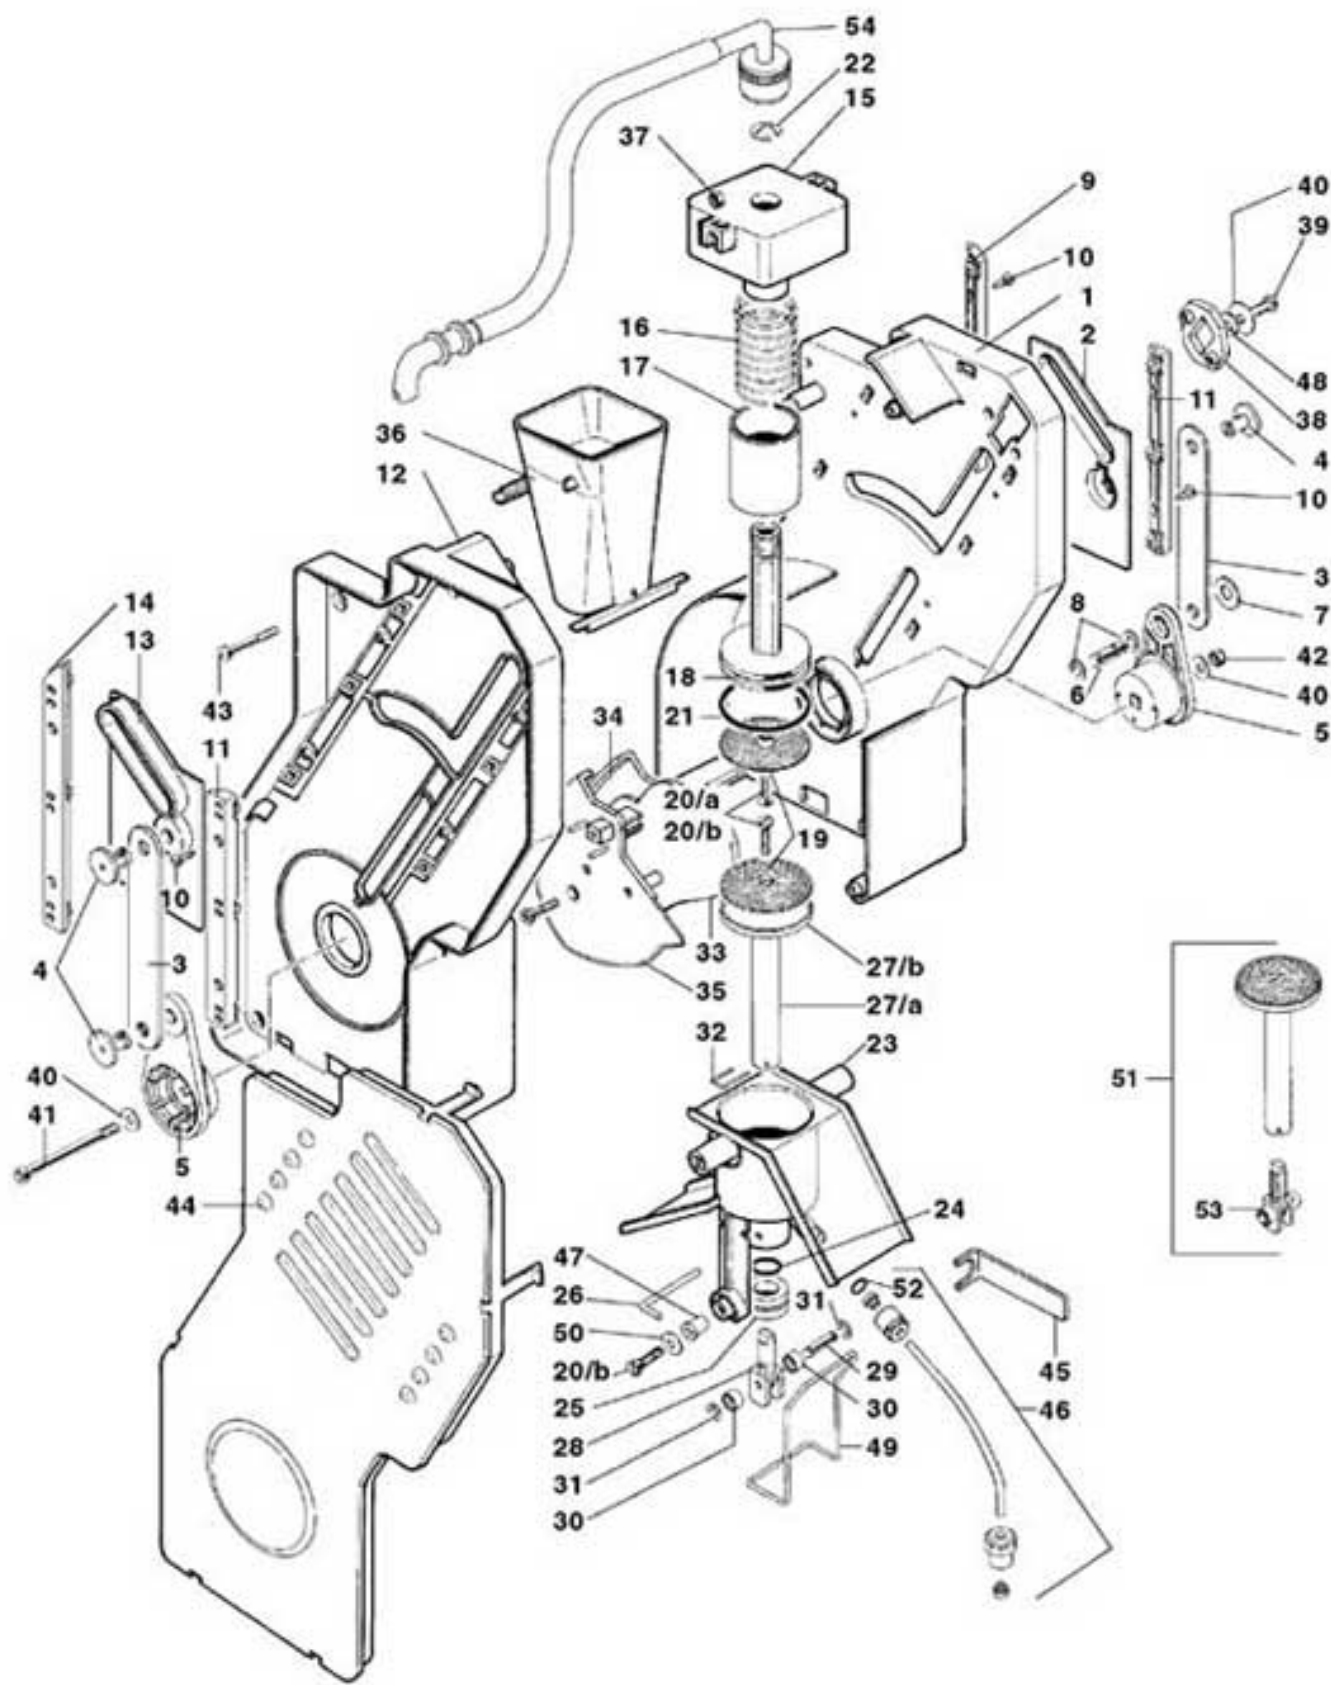

CINO EC

MICRO COFFEE GROUP

Pos. Code	Description
1	0250008005 R.H. FRAME It's part of kit 0250008005R
2	0250008084 R.H. INFUSION CHAMBER CAM
3	0250008009 CONNECTING ROD
4	0250008028 PIN FOR CONNECTING ROD
5	0250008011 R.H. CRANK
6	0250008014 MOTOR CRANK PIN
7	0250008042 ANTIVIBRATION WASHER
8	VIT0006515 D.5 RADIAL STOP RING
9	0250008031 R.H. REAR GUIDE
10	VIT0002026 3.5x 6.5 STAINLESS STEEL TAPPING TCB SCREW
11	0250008033 FRONT GUIDE
12	0250008006 L.H. FRAME It's part of kit 0250008005R
13	0250008085 L.H. INFUSION CHAMBER CAM
14	0250008032 L.H. REAR GUIDE
15	0250008086 UPPER FILTER SUPPORT
16	0250008024 UPPER FILTER SPRING
17	0250008087 SPRING COVER PIPE
18/a	0250008026 D.36 UPPER FILTER FOR COFFEE BEANS GROUP D. 36
18/b	0250008208 D.40 UPPER FILTER FOR COFFEE BEANS GROUP D. 40
19/a	0250008099 D.40 UPPER FILTER FOR COFFEE BEANS GROUP D. 40 ORANGE RAL 2011
19/b	0250008211 FILTER FOR COFFEE BEANS GROUP D. 36
20	VIT0000121 FILTER D.40 FOR COFFEE BEANS GROUP D. 40
21/a	GUA0000080 M 3x8 TSP SCREW
21/b	GUA0000097 SILICONE 4112 OR FOR COFFEE BEANS GROUP D. 36
22	VIT0006513 SILICONE 4131 OR FOR COFFEE BEANS GROUP D. 40
23/a	0250008046R D.8 STAINLESS STEEL INSIDE SEEGER
23/b	0250008206R INFUSION CHAMBER FOR COFFEE BEANS GROUP D. 36
24	GUA0000065 INFUSION CHAMBER D.40 FOR COFFEE BEANS GROUP D. 40
25	0250008053 SILICONE OR 112
26	0250008029 LOWER INLET CUP BUSH
27/a	0250008108 GLASS BUSH PIN
27/b	0250008122 FILTER SUPPORT SHFT
27/c	0250008209 LOWER FILTER FOR COFFEE BEANS GROUP D. 36
28	0250008106 LOWER FILTER D.40 FOR COFFEE BEANS GROUP D. 40
29	0250008021 LOWER FILTER D.40 FOR COFFEE BEANS GROUP D. 40 ORANGE RAL 2011
30	0250008022 LOWER FILTER D.40 FOR COFFEE BEANS GROUP D. 40 ORANGE RAL 2011
31	VIT0006516 LOWER FILTER ROLL SUPPORT
32	0250008083 ROLL SHAFT
33	0250008083 ROLL SHAFT
34	0250008016 D.3.2 RADIAL STOP RING
35	0250008017 FILTER EJECTION CAM
36	0250008036 R.H. FILTER RECOVERY CAM
37	VIT0004803 L.H. FILTER RECOVERY CAM
38	0250008035 COFFEE CONE
39	VIT0000032 STAINLESS STEEL NUT M4
40	VIT0003309 SETTING PLATE
41	VIT0005523 M 4x8 INOX TCB SCREW
42	VIT0004810 4.3x16x1.5 STAINLESS STEEL FLAT WASHER
43	VIT0002461 4x60 STAINLESS STEEL TCEI SCREW
44	0250008039 M 4 SELFLOCKING NUT
45	0250008048 SCREW TCCRT 4.2 x 26
46	0250008110CL L.H. FRAME COVER
47	VIT0009203 L.H. FRAME COVER FOR COFFEE BEANS GROUP D. 40 MERCEDES GREY RAL 9006
48	VIT0003451 L.H. FRAME COVER FOR COFFEE BEANS GROUP D. 40 ORANGE RAL 2011
49	0250008088 KEY FOR NUT
50	0250008109R WATER INLET PIPER ASSEMBLY
51	0250008109R M 3 CONNECTION FOR THERMOPLASTIC
52	GUA0000061 GROWER SPRING WASHER
53	0250008107R WASHER FOR CHAMBER CAM
54	0250008176CL2 D.36 LOWER FILTER+ROLL SUPPORT ASSEMBLY
100	0250008001R 2010 VITON OR
101	0250008201R LOWER FILTER ROLL SUPPORT
102	0250008026R MICRO COFFEE GROUP FOR COFFEE BEANS GROUP D. 36
103	0250008208R MICRO COFFEE GROUP D.40 FOR COFFEE BEANS GROUP D. 40
104	0250008108R D.36 UPPER FILTER ASSEMBLY FOR COFFEE BEANS GROUP D. 36
105	0250008209R D.40 UPPER FILTER ASSEMBLY FOR COFFEE BEANS GROUP D. 40
106	0250008210R D.36 LOWER FILTER
	0250008209R D.40 LOWER FILTER ASSEMBLY
	0250008210R LOWER FILTER D.40+ SUPPORT ROLL ASSEMBLED

assieme