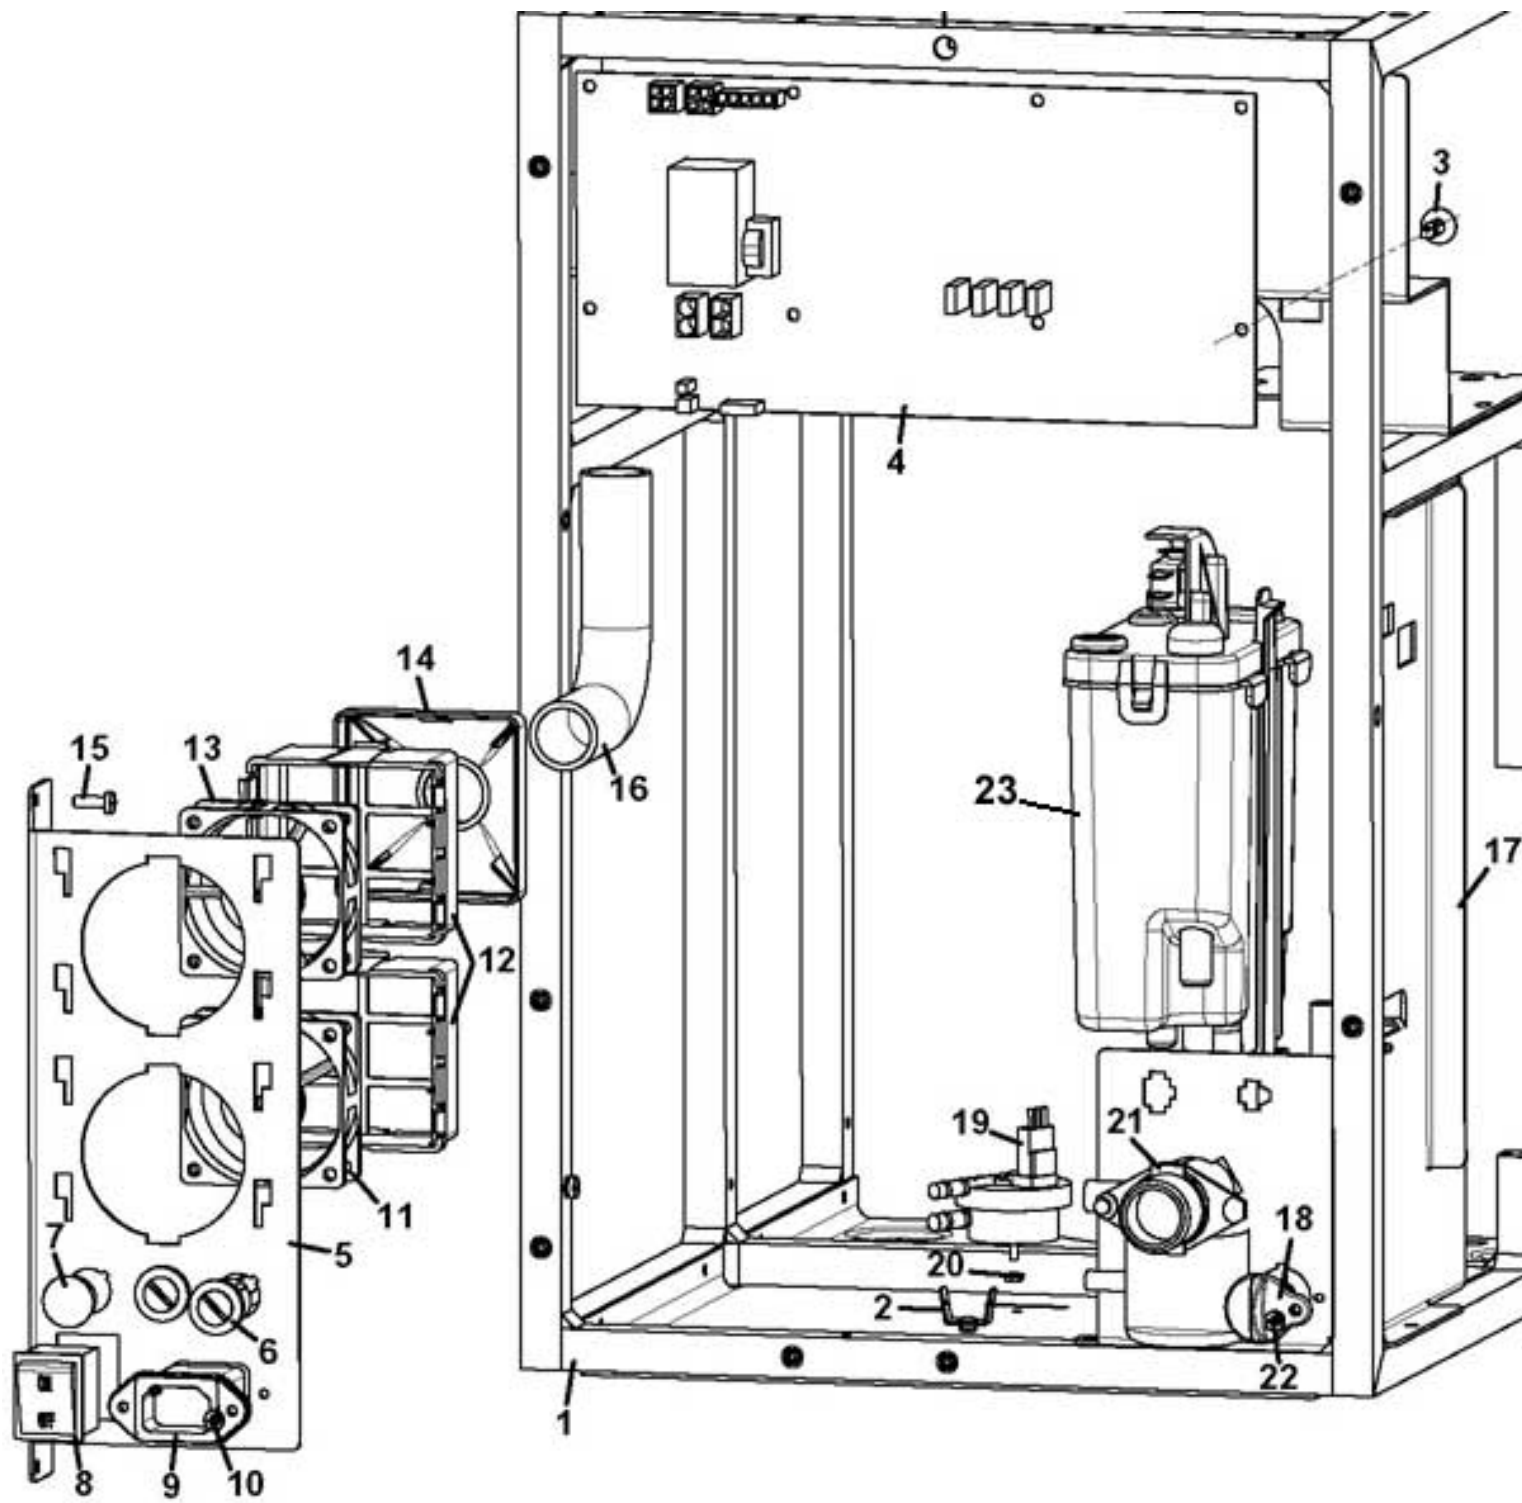

CINO EC
REAR CABINET (PLUMBED VERSION)