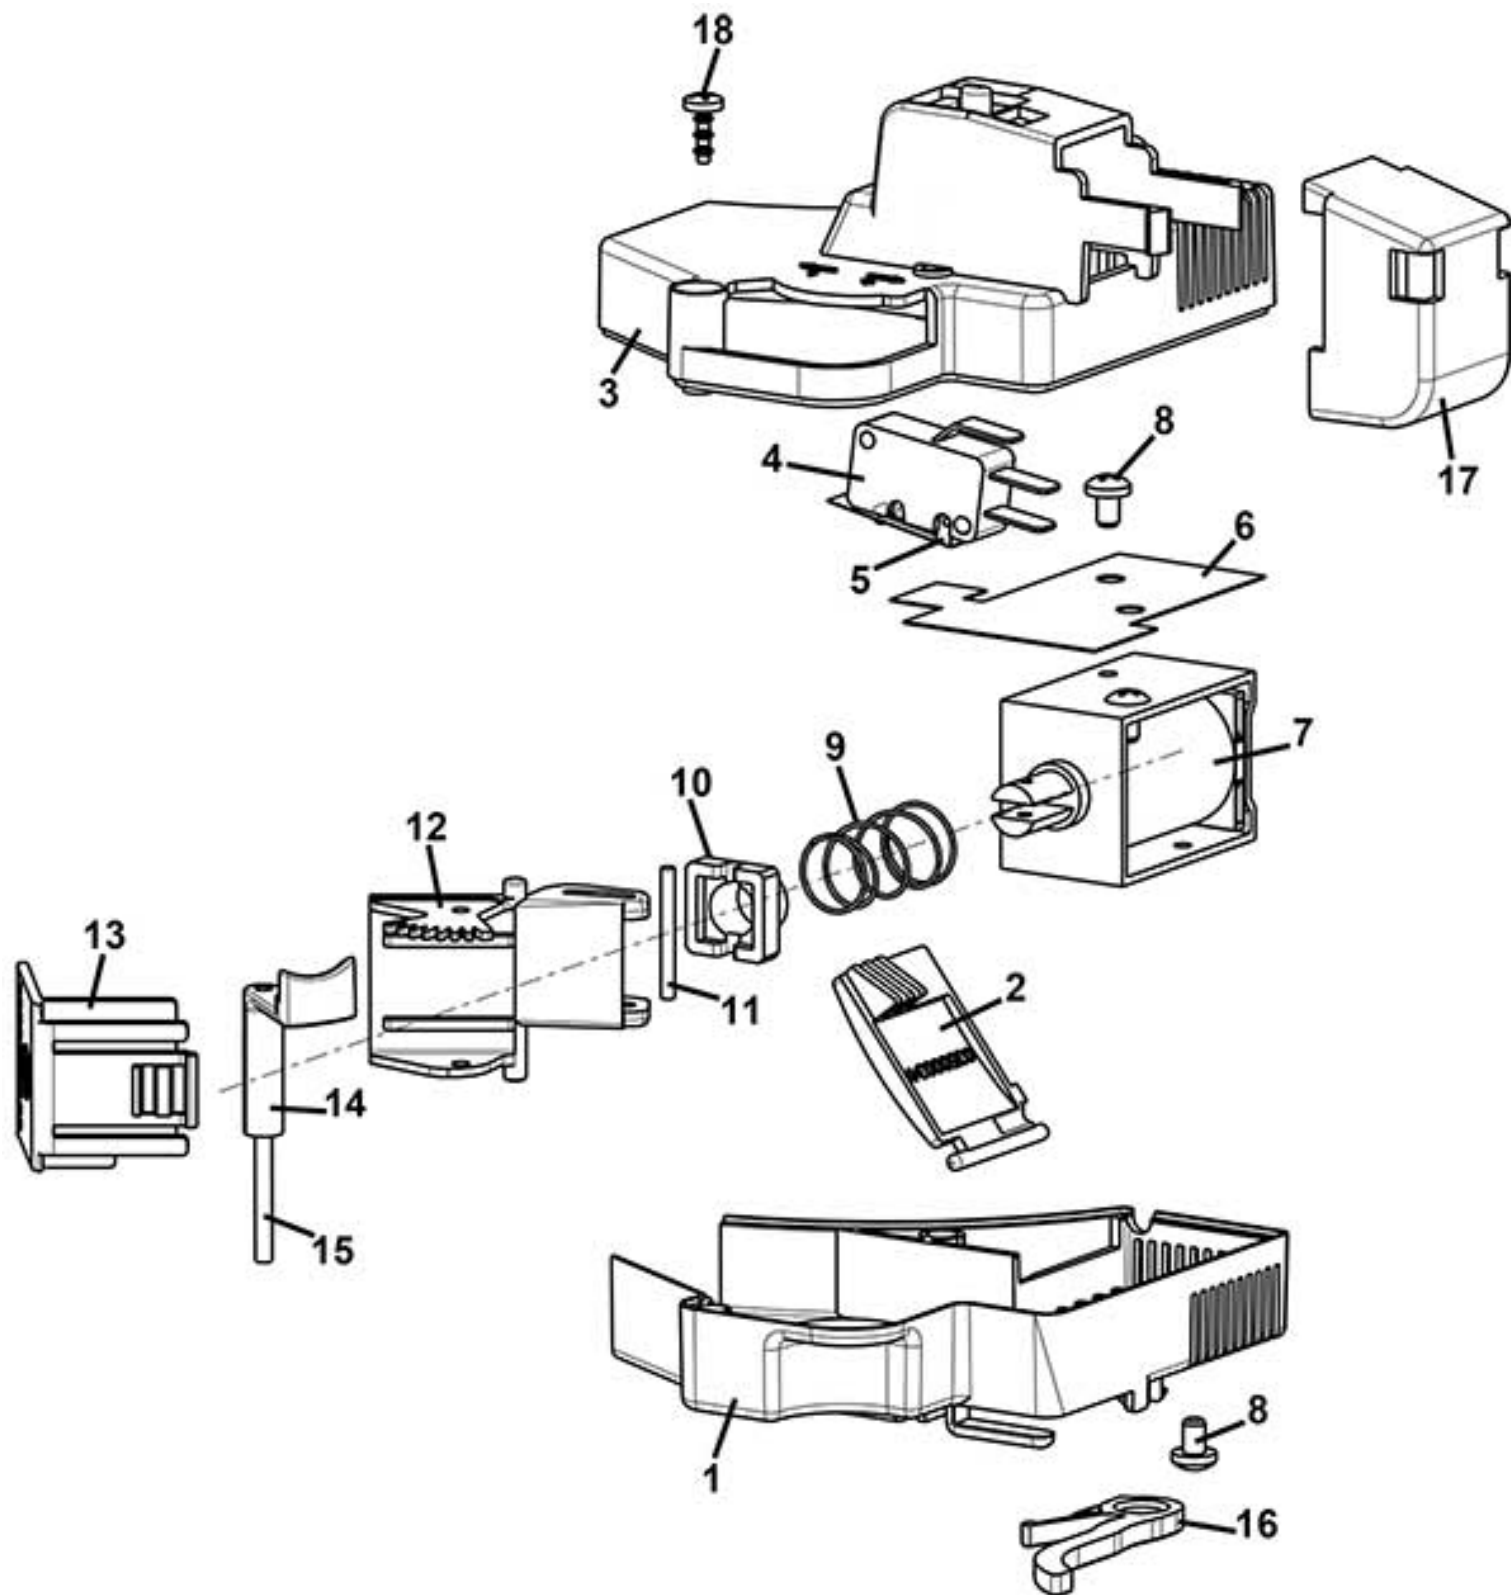

CAFFE EUROPA 5C
PLASTIC BATCHER WITH SETTING