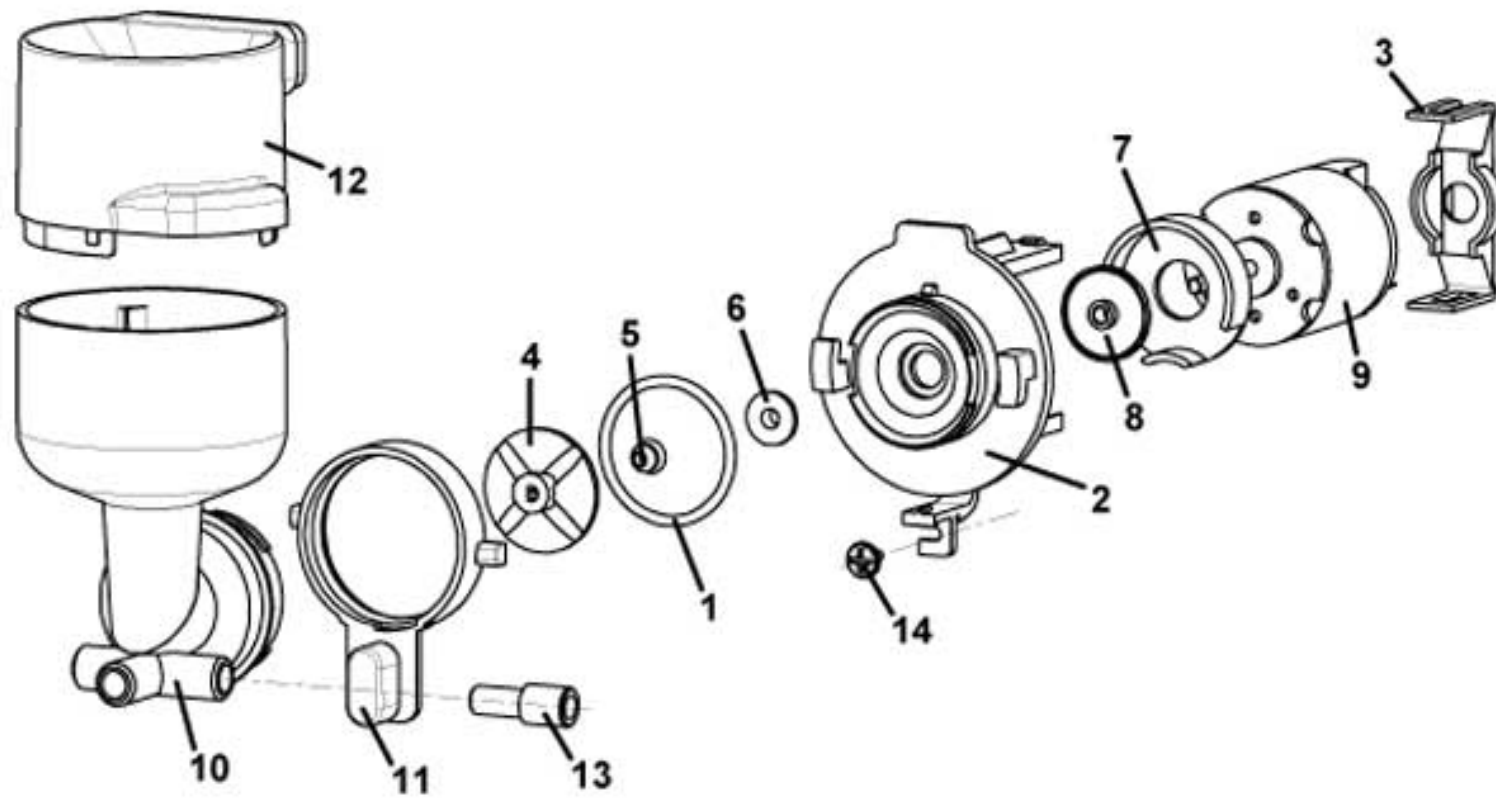

CAFFE EUROPA 5C

MIXER

Pos.	Code	Description	
1	GUA0000084	GASKET 3131	
2	0080100005	MIXER BASE	
3	0080100009IC	ORANGE MOTOR CONNECTION COVER	
4	0080100011	SMALL FAN MIXER SHAFT D.4	
5	0080100101	MIXER GASKET - SHAFT D.4	
6	0080100015	MIXER BASE BUSH	
7	0080100023IC	ORANGE MIXER COVER	
8	0080100024	DRIP TRAP FAN	
9	0090003023	24 V DC MIXER MOTOR SHAFT D.4	
10/a	0080100041	MIXER WITH BODY	
10/b	0080100041/1	MIXER WITH BODY WITHOUT LINE	
11	0080100006IC	ORANGE STOPPER RING	
12/a	0080100031NA	EXHAUST BODY (BLACK)	
12/b	0080100029CK	REDUCTION EXHAUST BODY (GREY RAL 7037)	
13/a	0080100016	INSTANT COFFEE REDUCTION D.2,5	
13/b	0080100095	COFFEE OUTLET REDUCTION D.4	
14	VIT0002401	SCREW TCB 3.5 x 9.5	
100	0080100001R	MIXER BASE+MOTOR ASSEMBLY (FROM POS.1 TO POS.9)	assieme