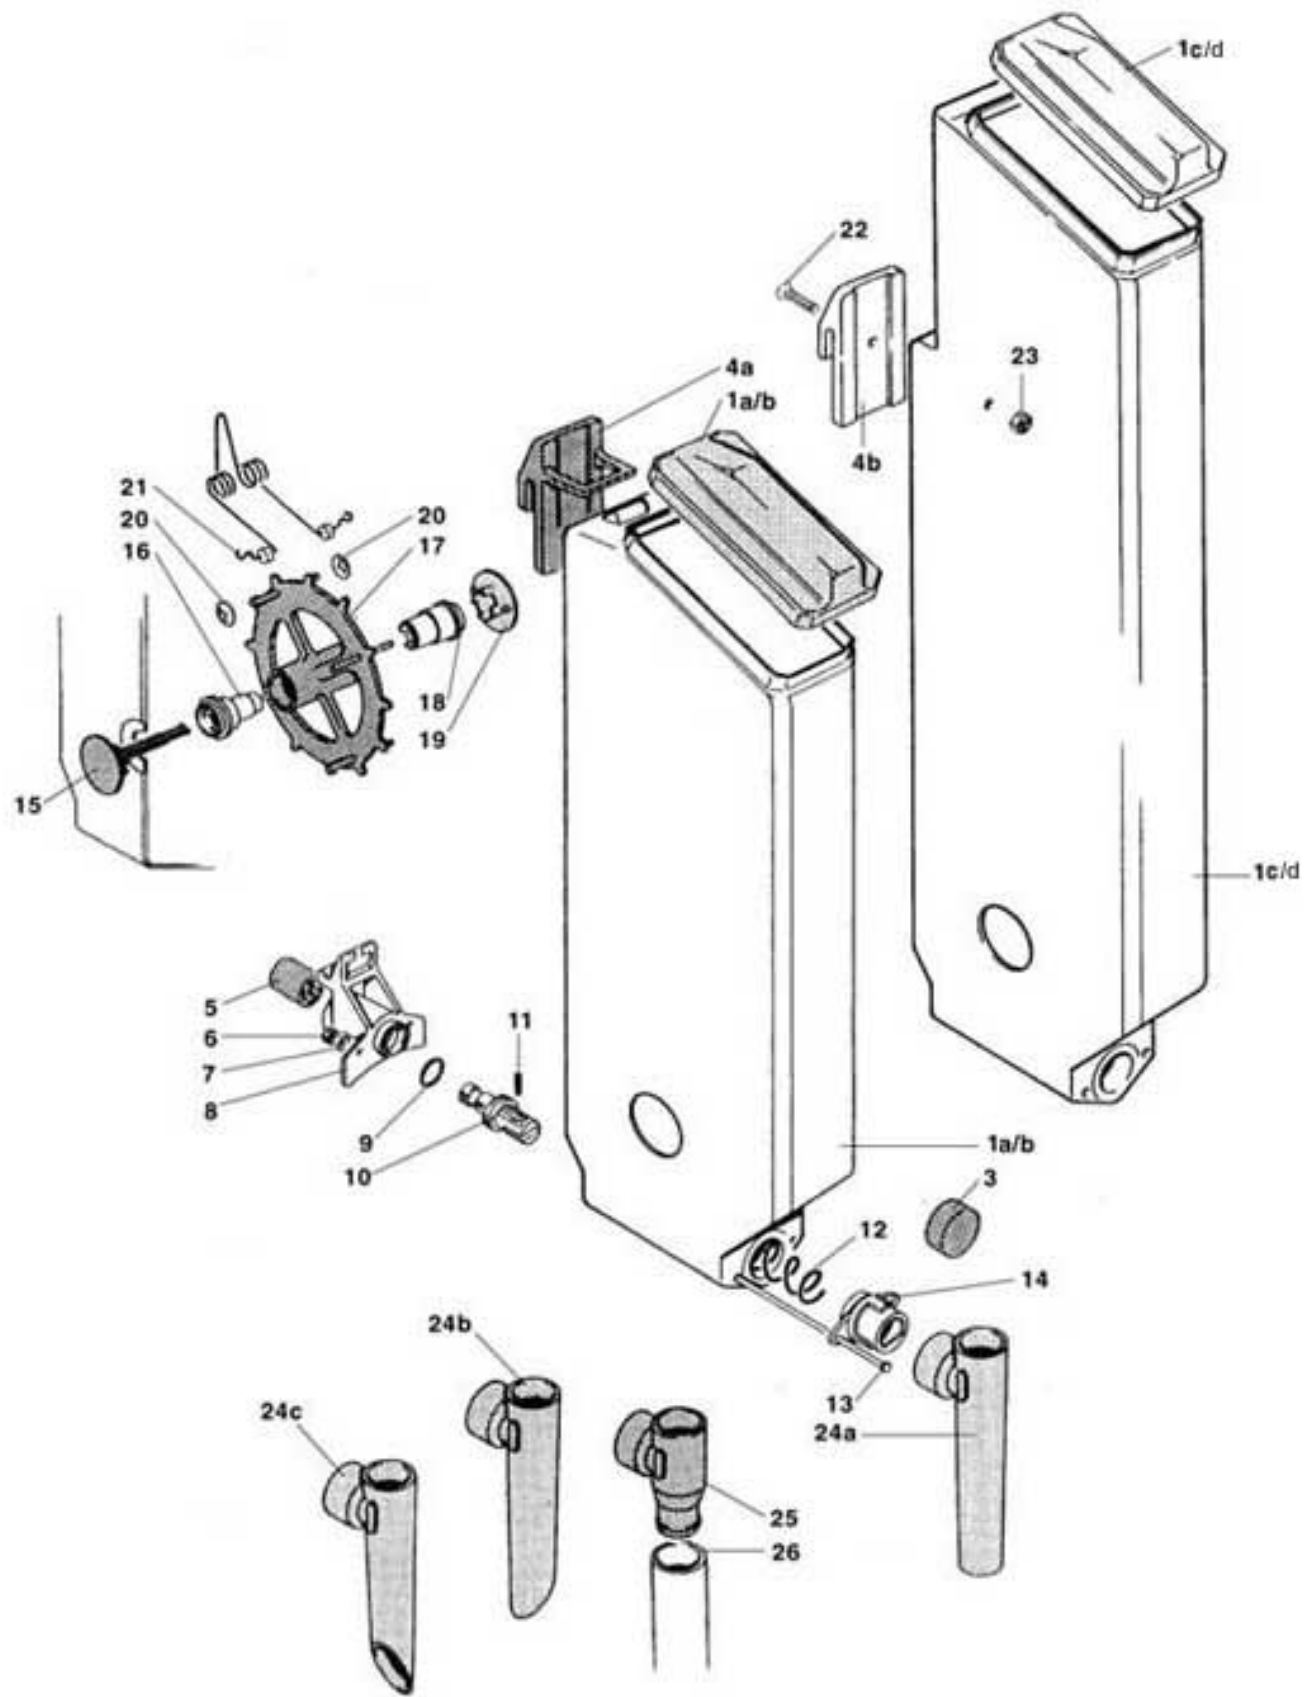

CAFFE EUROPA 5C

PRODUCT CONTAINERS

Pos. Code	Description		
1/a	70003001AR	PRD. CON. W/HOLES+COVER	
1/b	70003001BR	PRD. CON. W/O HOLES+COVER	
1/c	0230008003AR	PRD. CON.H650 W/HOLES+COVER	
1/d	0230008003BR	PRD. CON.H650 W/O HOLES+COVER	
3	4002050109		
4/a	70003003	UPPER HOOKING PLATE	
4/b	0230012018	UPPER PLATE	
5	0230012012	DRIVING RING GEAR SQUARE SEAT	
6	VIT0004803	STAINLESS STEEL NUT M4	
7	VIT0003202	STAINLESS STEEL FLAT WASHER D.4,3 x 9 x 0,8	
8	70003006	REAR SUPPORTING BUSH	
9	GUA0000015	GASKET 119	
10	0230012006	WORM SCREW WITH FLANGE	
11	VIT0005301	ELASTIC PIN D.2 x 14	
12/a	70003016	P.18 WORM SCREW SPRING	
12/b	0230024009	WORM SCREW SPRING P.9	
13	70003010	BUSH TIE-BOLT	
14/a	70003008	FRONT BUSH	
14/b	70003007	FRONT BUSH	
14/c	0230012025	FRONT BUSH WITH TRANSITION REDUCED	
15	70003028	STOP PIN	
16	70003027	MIXER MALE BUSH	
17	70003012	PLASTIC MIXER GEAR	
18	70003026	MIXER FEMALE BUSH	
19	70003029	STOP DISK	
20	VIT0007102	BENZING-QUICKLOCK	
21	11837	MIXER	
22	VIT0001205	M 4x12 TSP SCREW	
23	VIT0004810	M 4 SELFLOCKING NUT	
24/a	4001003072/20	STRAIGHT PRODUCT CHUTE mm 125	
24/b	4001003072/22	L.H. PRODUCT CHUTE mm 155	
24/c	4001003072/21	R.H. PRODUCT CHUTE mm 155	
25	0230016024	SUGAR FEEDER	
26	TSIL15/19T	D.15X19 NATURAL TRANSPARENT SILICONE PIPE	
100	0230017007CL	PRODUCT CONTAINER PLATIC WHEEL P.9 ASS.	assieme
101	0230016006CL	WORM SCREW P.9 PRODUCT CONTAIN	
102	0230018009CL		
103	0230019005CL		
104	0230017008CL	PRODUCT CONTAINER PLATIC WHEEL P.18 ASSEM.	assieme