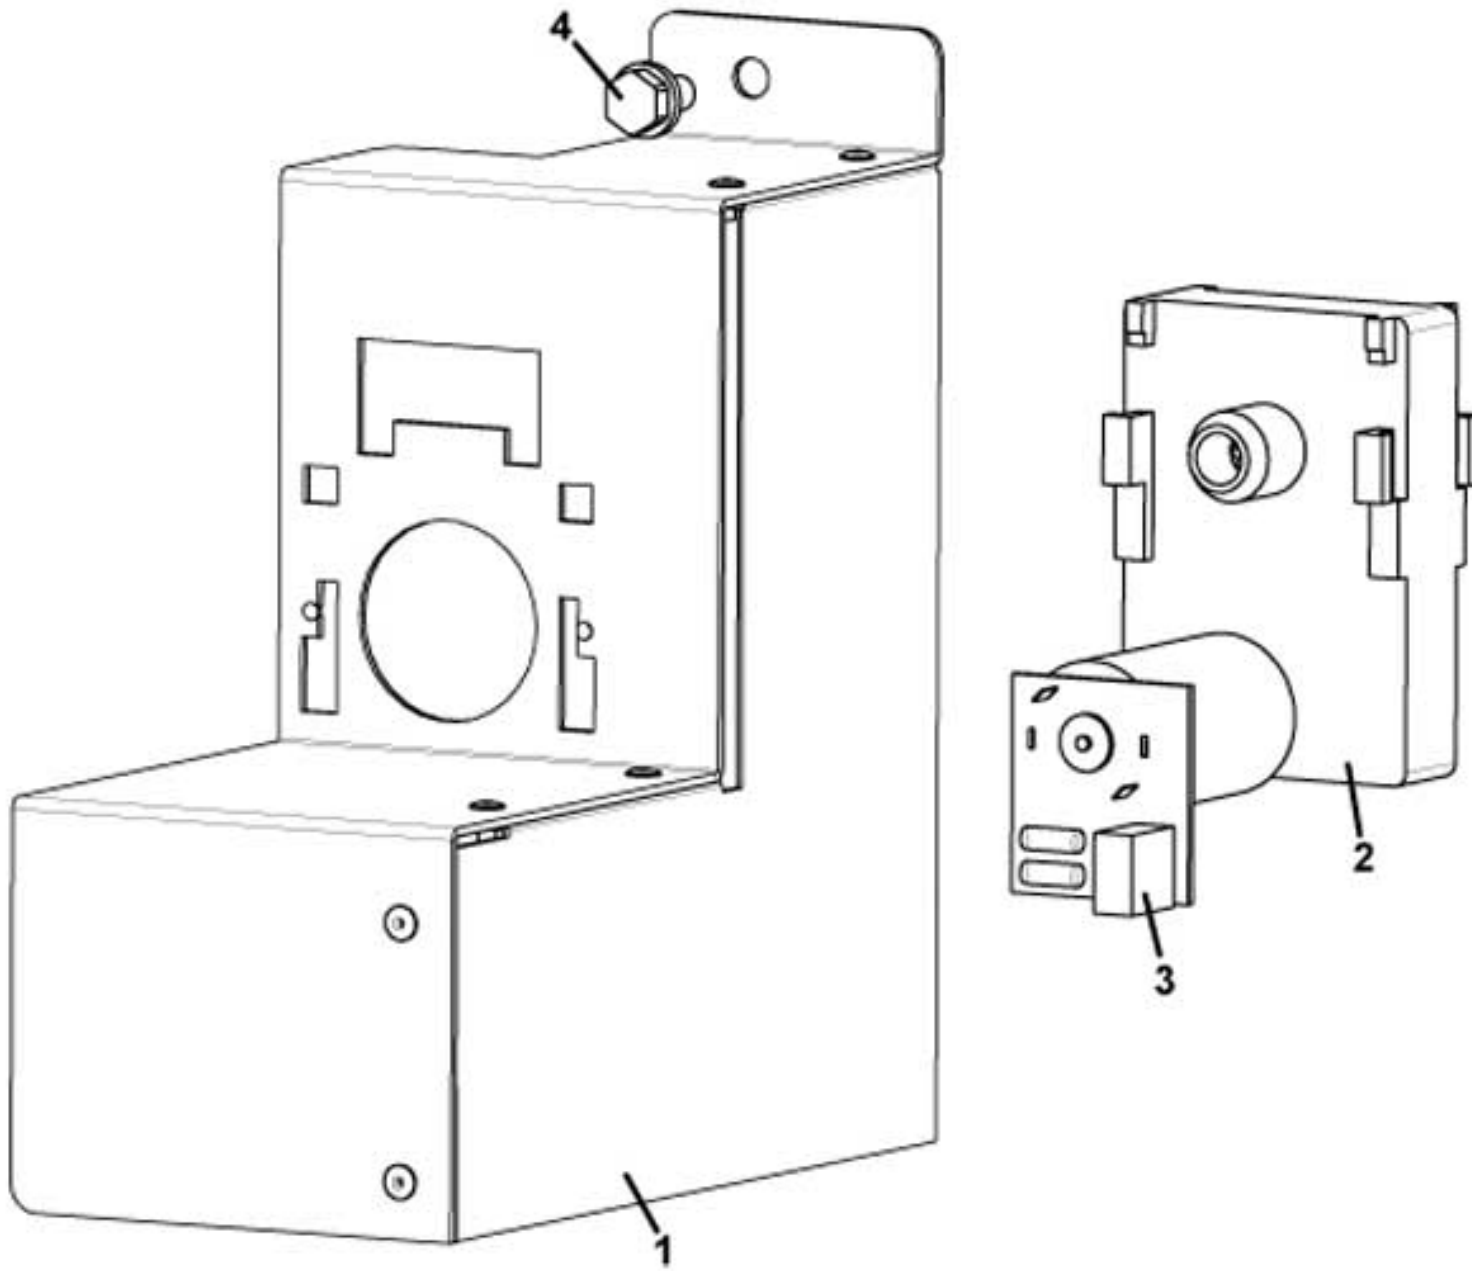

CAFFE EUROPA 5C
ADDITIONAL GEAR MOTOR SUPPORT