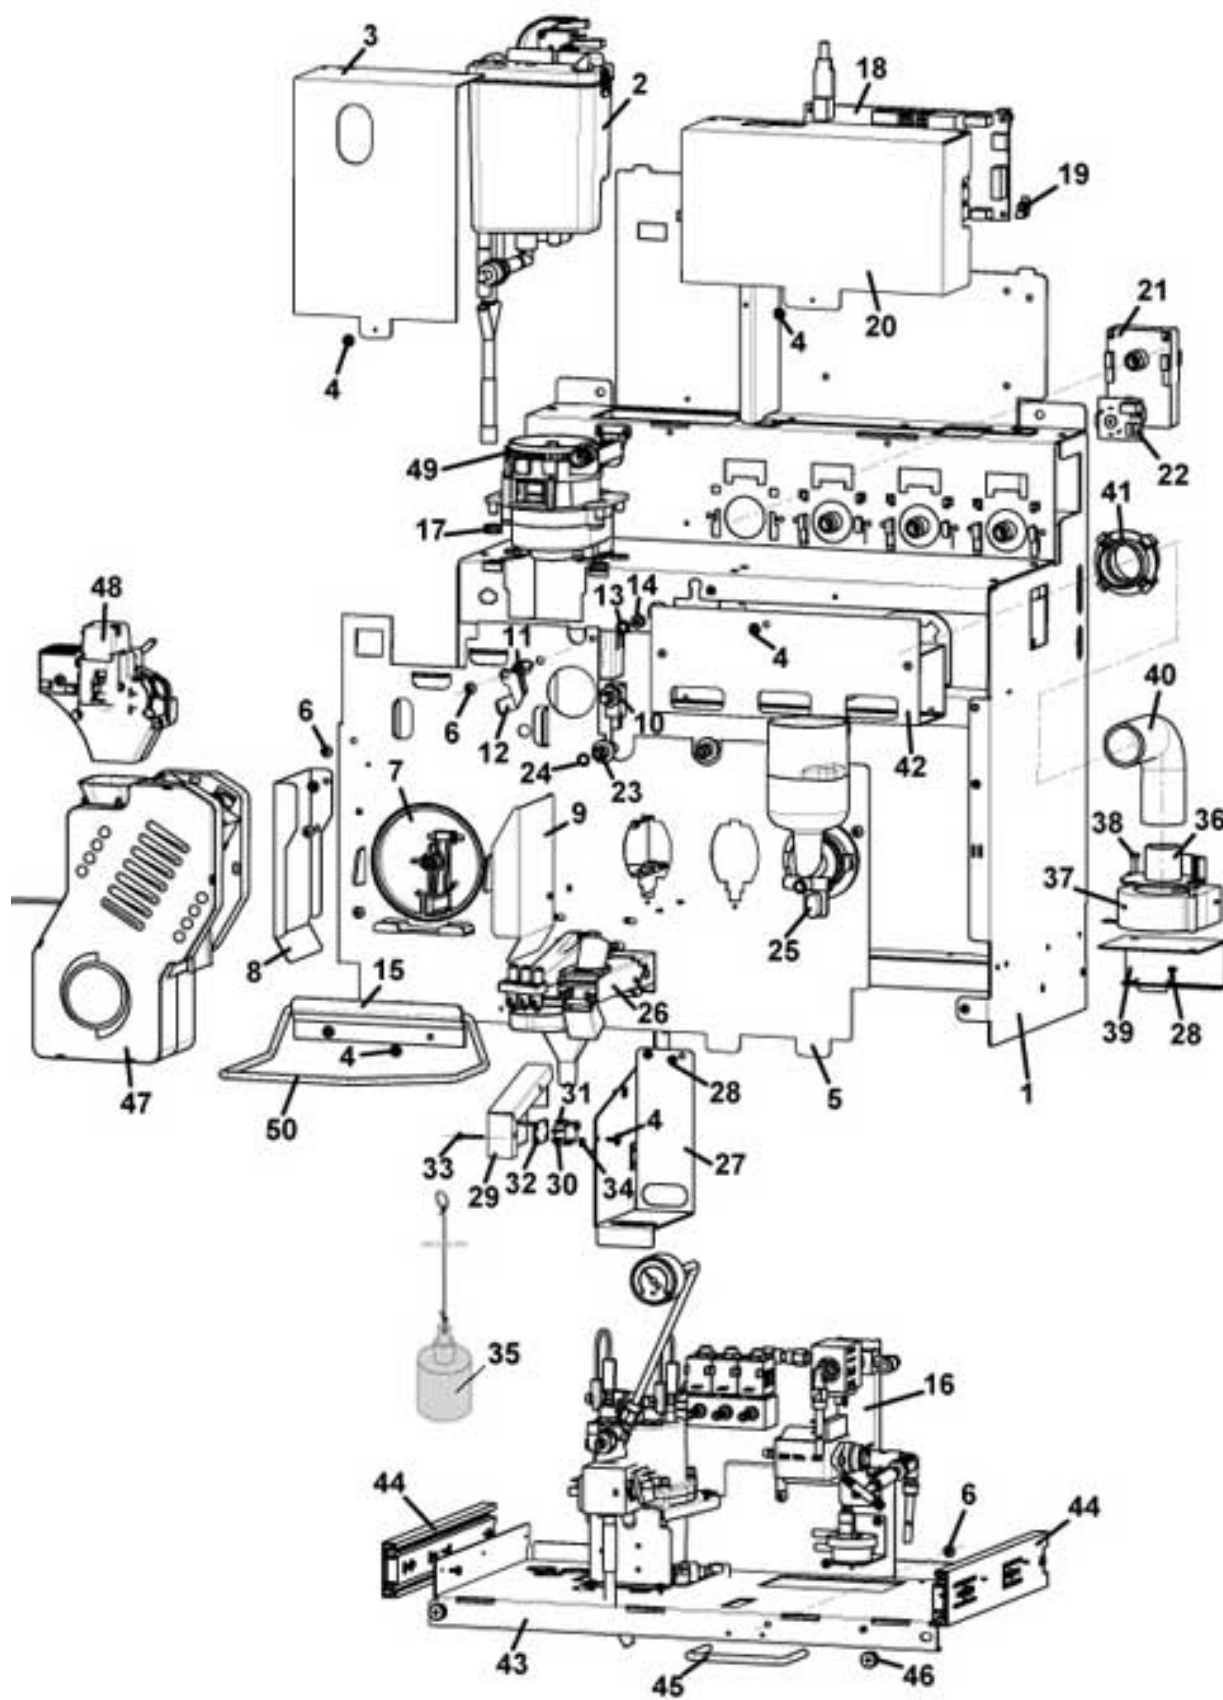

**CAFFE EUROPA 5C**

DISTRIBUTION PIPES MOVEMENT

Pos. Code	Description
1 0380010805	MOVABLE PIPES MOVEMENT HOUSING
2 0380010616	PRODUCT PIPES SUPPORT ESTRAIBILE
3 0380010599	KEY PIPES MOVEMENT
4 0380010629	KEY PIPES MOVEMENT
5 0380010459NA	PRODUCT PIPES SUPPORT PLATE (BLACK)
6 0380010683	PRODUCTS PIPES SUPPORT GUIDE
7 0380010692	PIPES SUPPORT GUIDE
8 VIT0002401	SCREW TCB 3,5 x 9,5
9 0380010808	PIPES SUPPORT GUIDE SHAFT
10 VIT0003103	WASHER tab D. 4.3
11 VIT0004503	NUT M 4
12 0380010693	GEAR MOTOR SUPPORT
13 VIT0002009	SCREW T.C.B. 3,5 x 6,5
14 0090002114R1	24V DC 11 RPM GEAR MOTOR W/FILTER
15 SCH0003740	DC MOTORS FILTER
16 VIT0000035	M 4 x 20 TCB SCREW
17 0380010694	MOVABLE PIPES CAM
18 0380010831	BUSH 20x4
19 0380010421	GEAR MOTOR SHAFT
20 7500902054	SUPPLEMENTARY INSULATION
21 ELE0001528	MICRO 83.161.832
22 ELE0001906	161 E R 24.1 MICRO LEVER
23 VIT0000006	M 3x16 TCB SCREW
24 VIT0004701	M3 FR NUT
25 0380010655NA	PIPES PRODUCT SUPPORT (BLACK)
26 0380010657NA	DISPENSER PIPE (BLACK)
27 0380010656NA	PLUG (BLACK)
28 0380010709	HOSE CLAMP
29 0380010429CL	SECURING PIN ASSEMBLY
100 0380010800R	MOVABLE PIPES MOVEMENT ASSEMBLY "H"