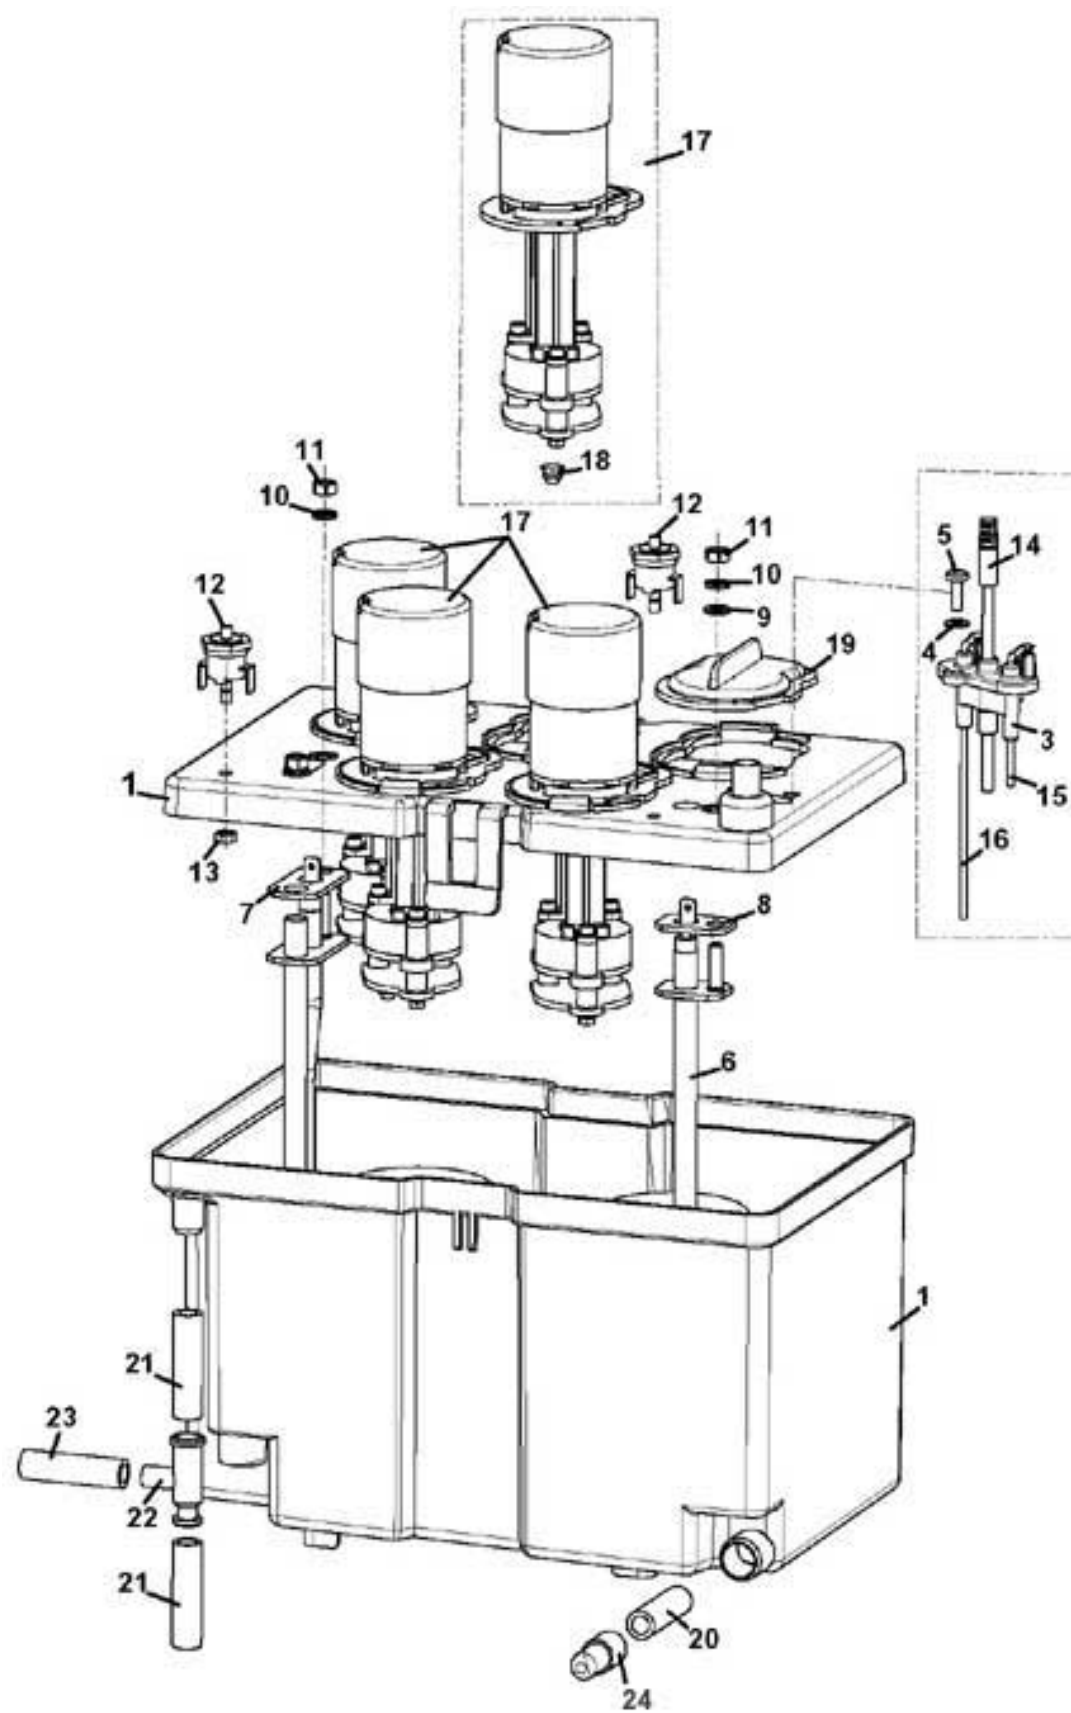

CAFFE EUROPA 5C

MIXER

Pos.	Code	Description	
1	GUA0000084	GASKET 3131	
2	0080100005	MIXER BASE	
3	0080100009IC	ORANGE MOTOR CONNECTION COVER	
4	0080100011	SMALL FAN MIXER SHAFT D.4	
5	0080100101	MIXER GASKET - SHAFT D.4	
6	0080100015	MIXER BASE BUSH	
7	0080100023IC	ORANGE MIXER COVER	
8	0080100024	DRIP TRAP FAN	
9	0090003023	24 V DC MIXER MOTOR SHAFT D.4	
10/a	0080100041	MIXER WITH BODY	
10/b	0080100041/1	MIXER WITH BODY WITHOUT LINE	
11	0080100006IC	ORANGE STOPPER RING	
12/a	0080100031NA	EXHAUST BODY (BLACK)	
12/b	0080100029CK	REDUCTION EXHAUST BODY (GREY RAL 7037)	
13/a	0080100016	INSTANT COFFEE REDUCTION D.2,5	
13/b	0080100095	COFFEE OUTLET REDUCTION D.4	
14	VIT0002401	SCREW TCB 3.5 x 9.5	
100	0080100001R	MIXER BASE+MOTOR ASSEMBLY (FROM POS.1 TO POS.9)	assieme