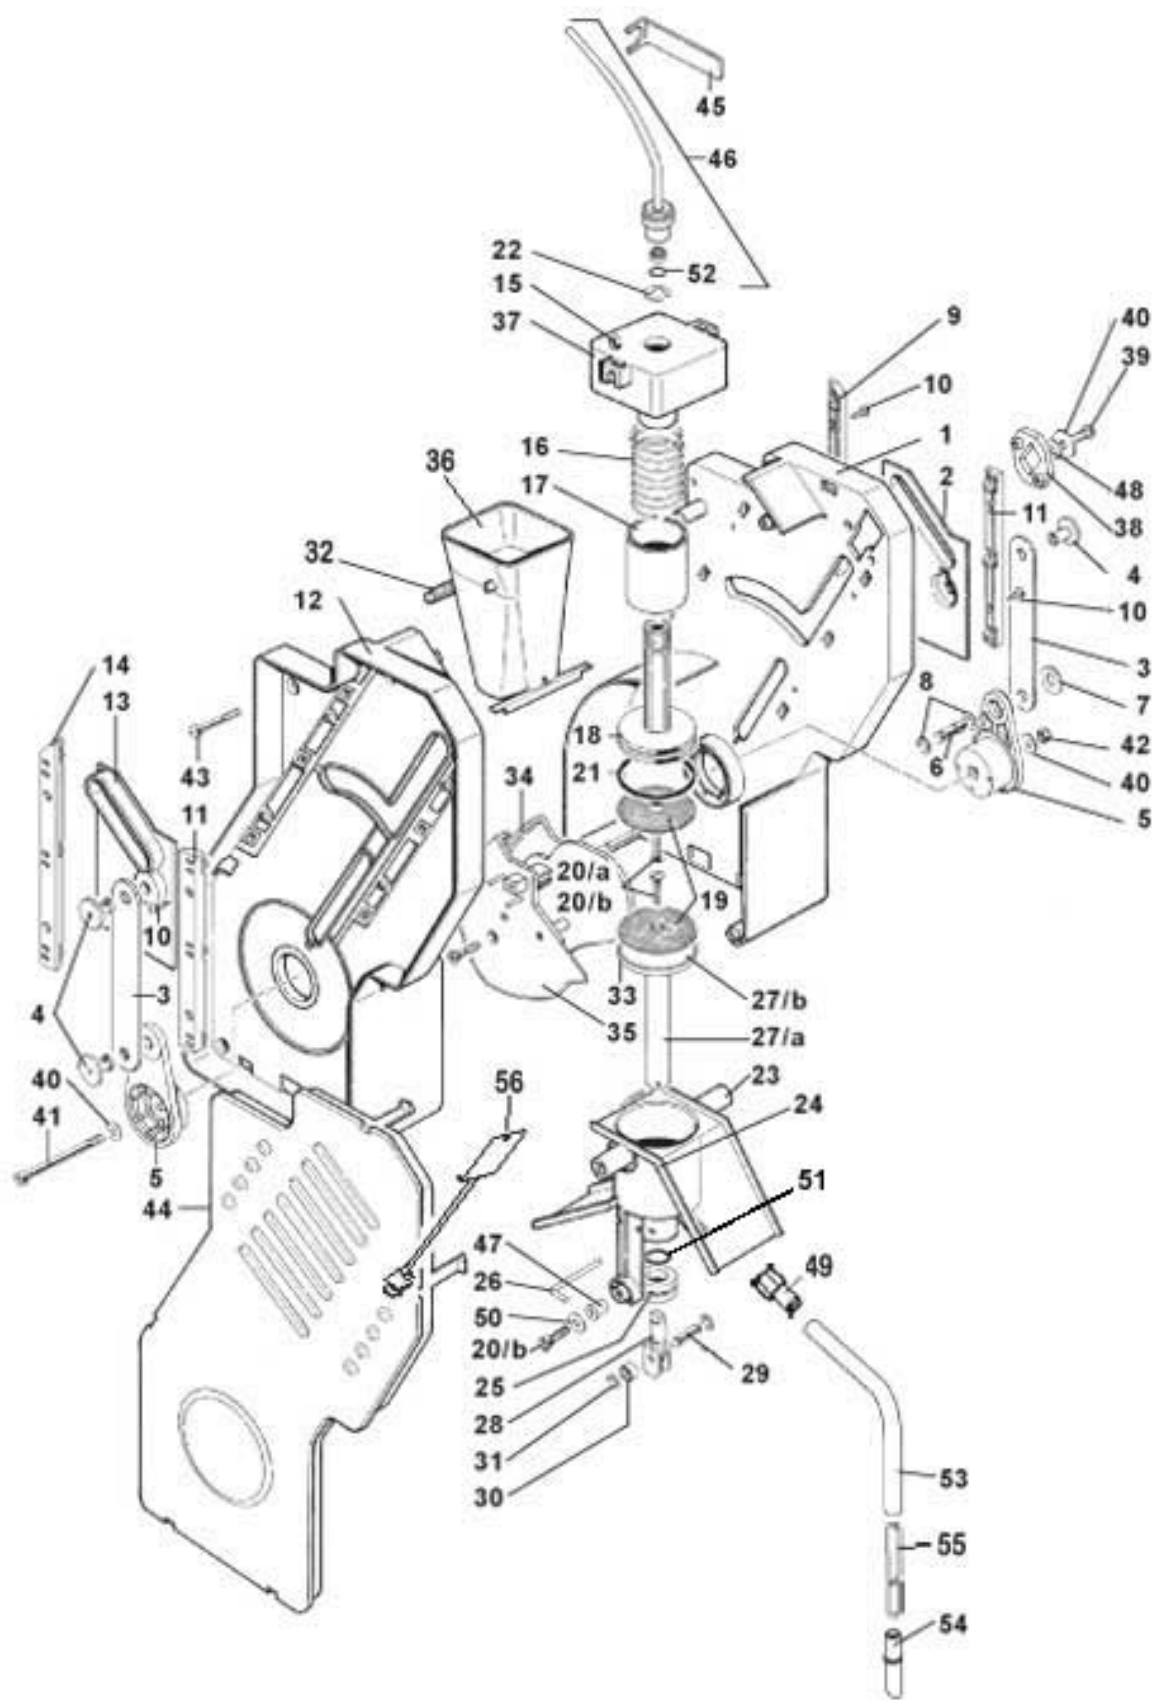

CAFFE EUROPA 5C

HEATED MICRO COFFEE GROUP

Pos. Code	Description
1	0250008005 R.H. FRAME It's part of kit 0250008005R
2	0250008084 R.H. INFUSION CHAMBER CAM
3	0250008009 CONNECTING ROD
4	0250008028 PIN FOR CONNECTING ROD
5	0250008011 R.H. CRANK
6	0250008014 MOTOR CRANK PIN
7	0250008042 ANTIVIBRATION WASHER
8	VIT0006515 D.5 RADIAL STOP RING
9	0250008031 R.H. REAR GUIDE
10	VIT0002026 3.5x 6.5 STAINLESS STEEL TAPPING TCB SCREW
11	0250008033 FRONT GUIDE
12	0250008006 L.H. FRAME It's part of kit 0250008005R
13	0250008085 L.H. INFUSION CHAMBER CAM
14	0250008032 L.H. REAR GUIDE
15	0250008086 UPPER FILTER SUPPORT
16	0250008024 UPPER FILTER SPRING
17	0250008087 SPRING COVER PIPE
18	0250008026 D.36 UPPER FILTER
19	0250008019 FILTER
20	VIT0000121 M 3x8 TSP SCREW
21	GUA0000080 SILICONE 4112 OR
22	VIT0006513 D.8 STAINLESS STEEL INSIDE SEEGER
23	0250008215R INFUSION CHAMBER WITH GROUNDS CHUTE
24	GUA0000065 SILICONE OR 112
25	0250008053 LOWER INLET CUP BUSH
26	0250008029 GLASS BUSH PIN
27/a	0250008108 FILTER SUPPORT SHFT
27/b	0250008122 LOWER FILTER
28	0250008226 ROLL SUPPORT
29	0250008021 ROLL SHAFT
30	0250008022 ROLL SHAFT
31	VIT0006516 D.3.2 RADIAL STOP RING
32	0250008119 SPRING
33	0250008083 FILTER EJECTION CAM
34	0250008016 R.H. FILTER RECOVERY CAM
35	0250008017 L.H. FILTER RECOVERY CAM
36	0250008036 COFFEE CONE
37	VIT0004803 STAINLESS STEEL NUT M4
38	0250008035 SETTING PLATE
39	VIT0000032 M 4x8 INOX TCB SCREW
40	VIT0003309 4.3x16x1.5 STAINLESS STEEL FLAT WASHER
41	VIT0005523 4x60 STAINLESS STEEL TCEI SCREW
42	VIT0004810 M 4 SELFLOCKING NUT
43	VIT0002461 SCREW TCCRT 4.2 x 26
44	0250008039 L.H. FRAME COVER
	0250008039CM L.H. FRAME COVER MERCEDES GREY RAL 9006
45	0250008048 L.H. FRAME COVER ORANGE RAL 2011
46	0250008192CL KEY FOR NUT
47	0250008119 WATER INLET PIPER ASSEMBLY
48	VIT0003451 SPRING
49/a	0250008128 GROWER SPRING WASHER
49/b	0250008132 D.6 FEMALE RUBBERHOLDE CONNECTION
51	GUA0000065 D.5 FEMALE RUBBERHOLDE CONNECTION
52	GUA0000061 SILICONE OR 112
53/a	TSIL06/091 2010 VITON OR
53/b	TSIL04/061 TRANSPARENT SILICONE PIPE D.6 x 9 FOR POS. 49/A
54	0380010657 D.4x6 NATURAL TRANSPARENT SILICONE PIPE FOR POS. 49/B
	0380010657NA DISPENSER PIPE
55	TNAY000001 DISPENSER PIPE FOR POS. 49/B BLACK
56	0250008213R D.6*4 POLYAMIDE PIPE
100	0250008220R COMPLETE HEATING ELEMENT
101	0250008227R HEATED MICRO COFFEE GROUP D.36
	ASSEMBLED LOWER FILTER ROLL SUPPORT