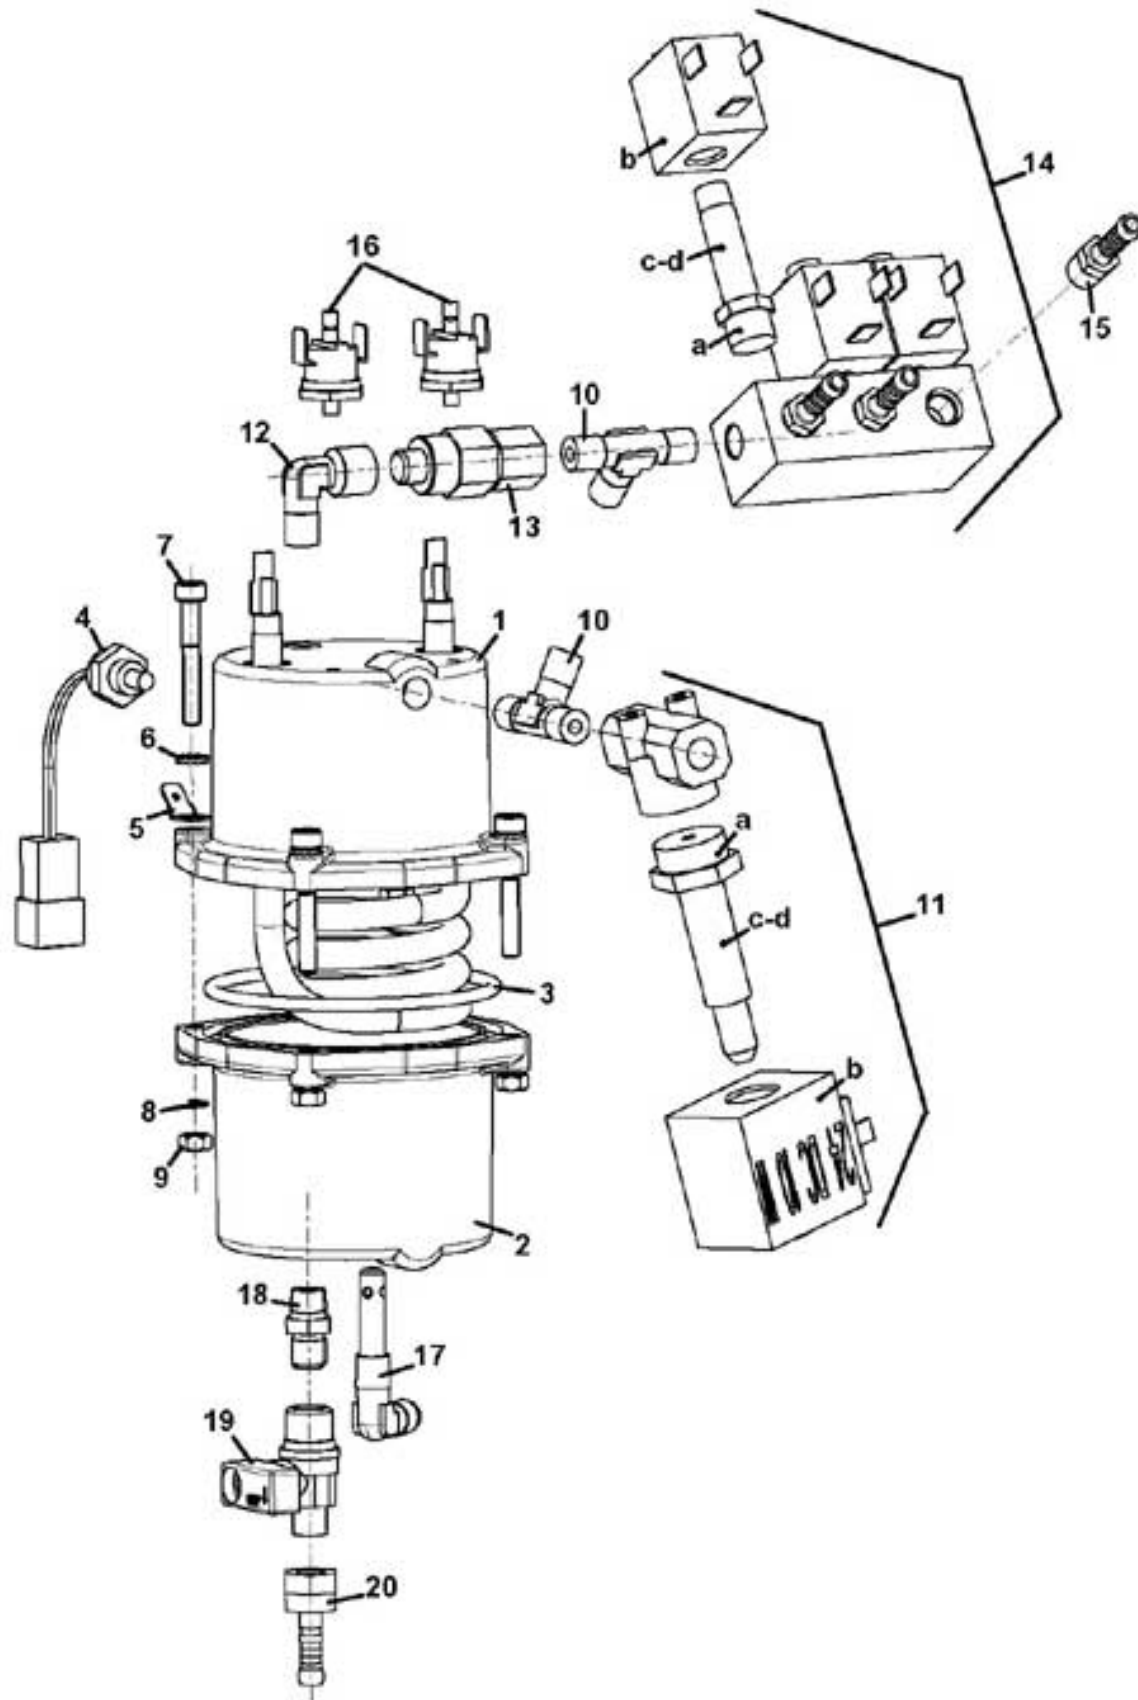

CAFFE EUROPA 5C  
PRESSOBEAN BOILER SUPPORT

CAFFE EUROPA 5C

PRESSOBEAN BOILER SUPPORT

Pos. Code	Description
1 0070015136	E BOILER SUPPORT
2 VIT0002009	SCREW T.C.B. 3,5 x 6,5
3	See table MICRO GROUP BOILER
4 VIT0004504	M 4 NUT
5 VIT0003406	D.5.3 GROWER WASHER
6 0100001019	L FITTING D.6-1/8M CON.
7 TCU0000002	D.4x6 COPPER PIPE
8 0100003002	COPPER GASKET
9 0110006001	D.40 0-20 bar MANOMETER - 1(8' REAR CONN.
10 0070015138	E PUMP SUPPORT
11 0110004041	EX5 230V 50 HZ PUMP
12 0110004038	ELECTROMAGNET PUMP SUPPORT
13 VIT0002401	SCREW TCB 3.5 x 9.5
14 0100001085	M-F 1/8 ELBOW CONNECTION
15 0110002012R	1/8M INLET - 1/8F OUTLET NON-RETURN VALVE
16 ELE0000915	THERMIC PROTECTION
17 0110004070	BY PASS VALVE 110
18 TTEF04/06T	D.6*4 PIPE FOR FOODSTUFFS
19 TSIL06/11T	TRANSPARENT SILICONE PIPE
20 0100003015	TEE UNION
21 0070015141	VOLUME COUNTER SUPPORT
22 0110007003	VOLUME COUNTER W/RUBBERHOLDER
23 VIT0004701	M3 FR NUT
24 0070015139	EV SUPPORT
25 0110001072	24 DC 1/8 3-WAY VALVE ODE
26 0100001056	TURNING ELBOW 6-1/4 VITON OR
27 0100001017	STRAIGHT MALE CONNECTION D.6-1/8
28 0100001025	SO2600-6-1/8 ADJUSTABLE ELBOW
29 0100002005	STRENGTHENING BUSH D.4
30 0100002002	LOCKING RING D.6
31 0100001002	NUT FOR PIPE FITTING D.6