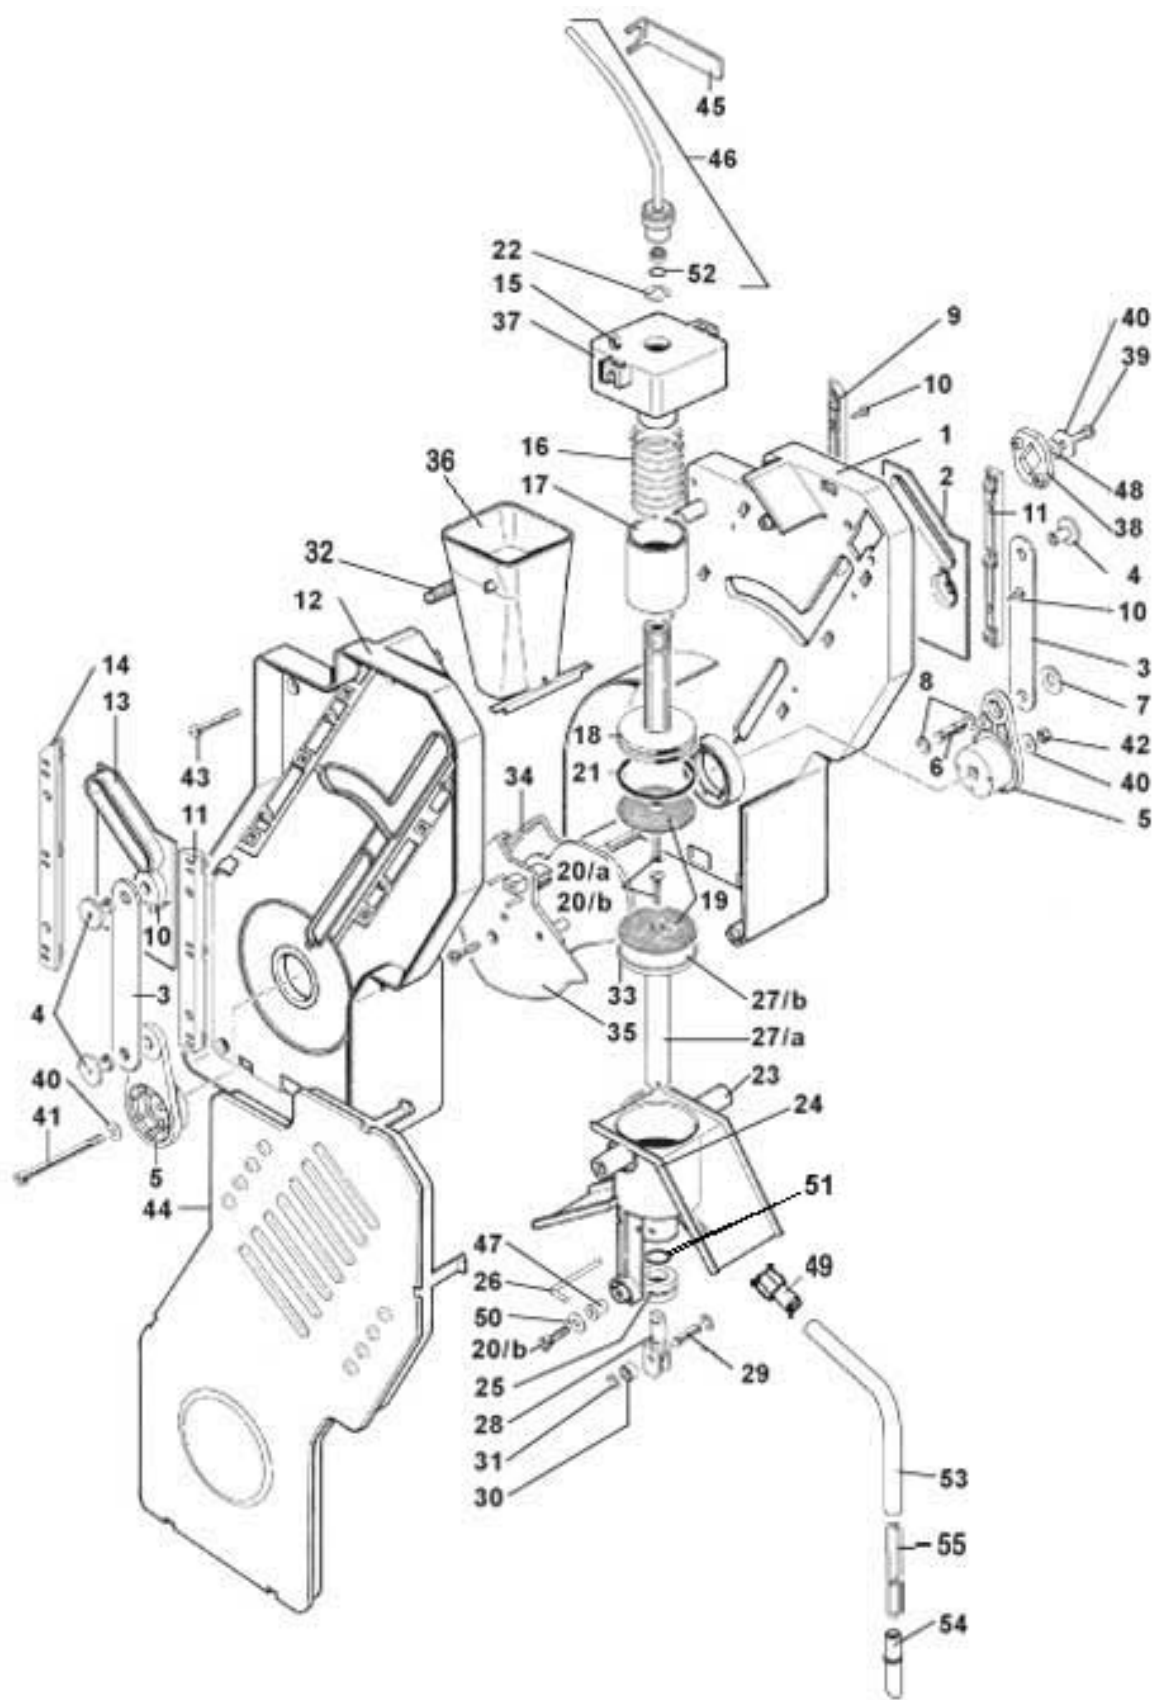

CAFFE EUROPA 5C

MICRO COFFEE GROUP

Pos. Code	Description
1	0250008005 R.H. FRAME It's part of kit 0250008005R
2	0250008084 R.H. INFUSION CHAMBER CAM
3	0250008009 CONNECTING ROD
4	0250008028 PIN FOR CONNECTING ROD
5	0250008011 R.H. CRANK
6	0250008014 MOTOR CRANK PIN
7	0250008042 ANTIVIBRATION WASHER
8	VIT0006515 D.5 RADIAL STOP RING
9	0250008031 R.H. REAR GUIDE
10	VIT0002026 3.5x 6.5 STAINLESS STEEL TAPPING TCB SCREW
11	0250008033 FRONT GUIDE
12	0250008129 L.H. FRAME WORKED
13	0250008085 L.H. INFUSION CHAMBER CAM
14	0250008032 L.H. REAR GUIDE
15	0250008086 UPPER FILTER SUPPORT
16	0250008024 UPPER FILTER SPRING
17	0250008087 SPRING COVER PIPE
18	0250008026 D.36 UPPER FILTER
19	0250008099 FILTER
20/a	VIT0001202 M 3x14 TSP SCREW
20/b	VIT0000121 M 3x8 TSP SCREW
21	GUA0000080 SILICONE 4112 OR
22	VIT0006513 D.8 STAINLESS STEEL INSIDE SEEGER
23	0250008046R INFUSION CHAMBER
24	GUA0000065 SILICONE OR 112
25	0250008053 LOWER INLET CUP BUSH
26	0250008029 GLASS BUSH PIN
27/a	0250008108 FILTER SUPPORT SHFT
27/b	0250008122 LOWER FILTER
28	0250008106 LOWER FILTER ROLL SUPPORT
29	0250008021 ROLL SHAFT
30	0250008022 ROLL SHAFT
31	VIT0006516 D.3.2 RADIAL STOP RING
32	0250008119 SPRING
33	0250008083 FILTER EJECTION CAM
34	0250008016 R.H. FILTER RECOVERY CAM
35	0250008017 L.H. FILTER RECOVERY CAM
36	0250008036 COFFEE CONE
37	VIT0004803 STAINLESS STEEL NUT M4
38	0250008035 SETTING PLATE
39	VIT0000032 M 4x8 INOX TCB SCREW
40	VIT0003309 4.3x16x1.5 STAINLESS STEEL FLAT WASHER
41	VIT0005523 4x60 STAINLESS STEEL TCET SCREW
42	VIT0004810 M 4 SELFLOCKING NUT
43	VIT0002461 SCREW TCCRT 4.2 x 26
44	0250008039 L.H. FRAME COVER
	0250008039CM L.H. FRAME COVER MERCEDES GREY RAL 9006
	0250008039IC L.H. FRAME COVER ORANGE RAL 2011
45	0250008048 KEY FOR NUT
46	0250008192CL WATER INLET PIPER ASSEMBLY
47	VIT0009203 M 3 CONNECTION FOR THERMOPLASTIC
48	VIT0003451 GROWER SPRING WASHER
49/a	0250008128 D.6 FEMALE RUBBERHOLDE CONNECTION
49/b	0250008132 D.5 FEMALE RUBBERHOLDE CONNECTION
50	0250008088 WASHER FOR CHAMBER CAM
51	GUA0000065 SILICONE OR 112
52	GUA0000061 2010 VITON OR
53/a	TSIL06/09T TRANSPARENT SILICONE PIPE D.6 x 9 FOR POS. 49/A
53/b	TSIL04/06T D.4x6 NATURAL TRANSPARENT SILICONE PIPE FOR POS. 49/B
54	0380010657NA DISPENSER PIPE (BLACK)
55	TNAY000001 D.6*4 POLYAMIDE PIPE
100	0250008231R2 INVERTED MICRO COFFEE GROUP S.36
102	0250008109R D.36 LOWER FILTER+ROLL SUPPORT ASSEMBLY
103	0250008107R LOWER FILTER ROLL SUPPORT
104	0250008108R D.36 LOWER FILTER assieme
105	0250008026R D.36 UPPER FILTER ASSEMBLY
106	0250008132R COFFEE OUTLET PIPE D.2.5 (POS.49/B+53+54+55)
107	0250008128R COFFEE OUTLET PIPE D.4 (POS.49/B+53+54)