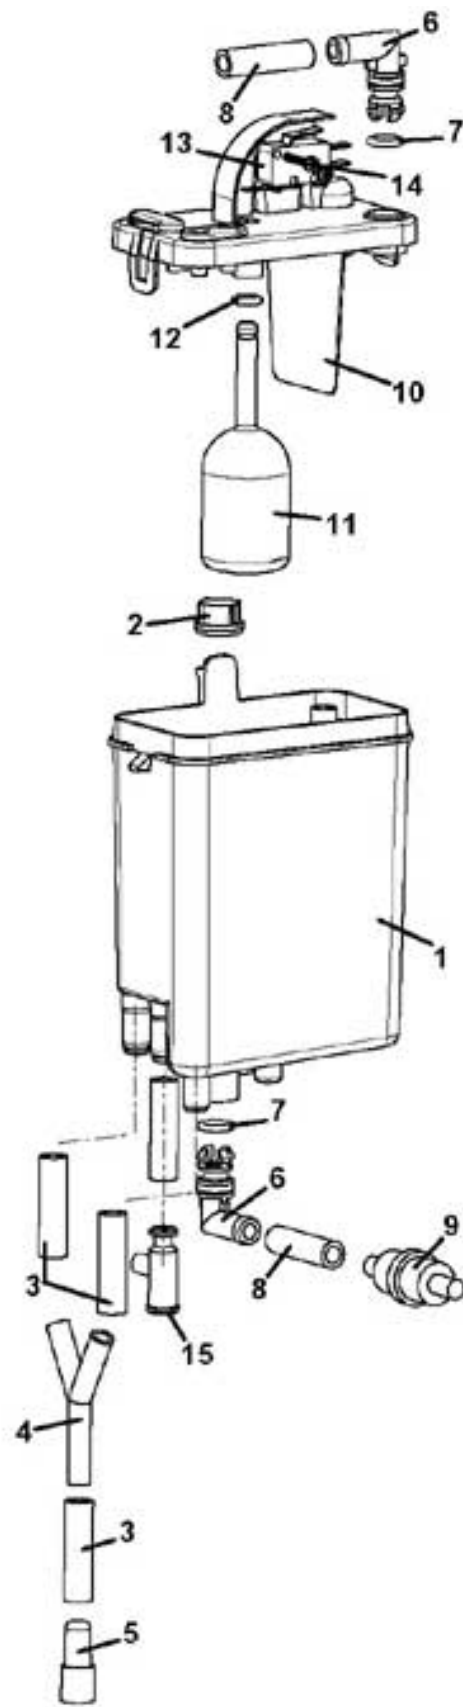

CAFFE EUROPA 5C
WATER INLET PANEL