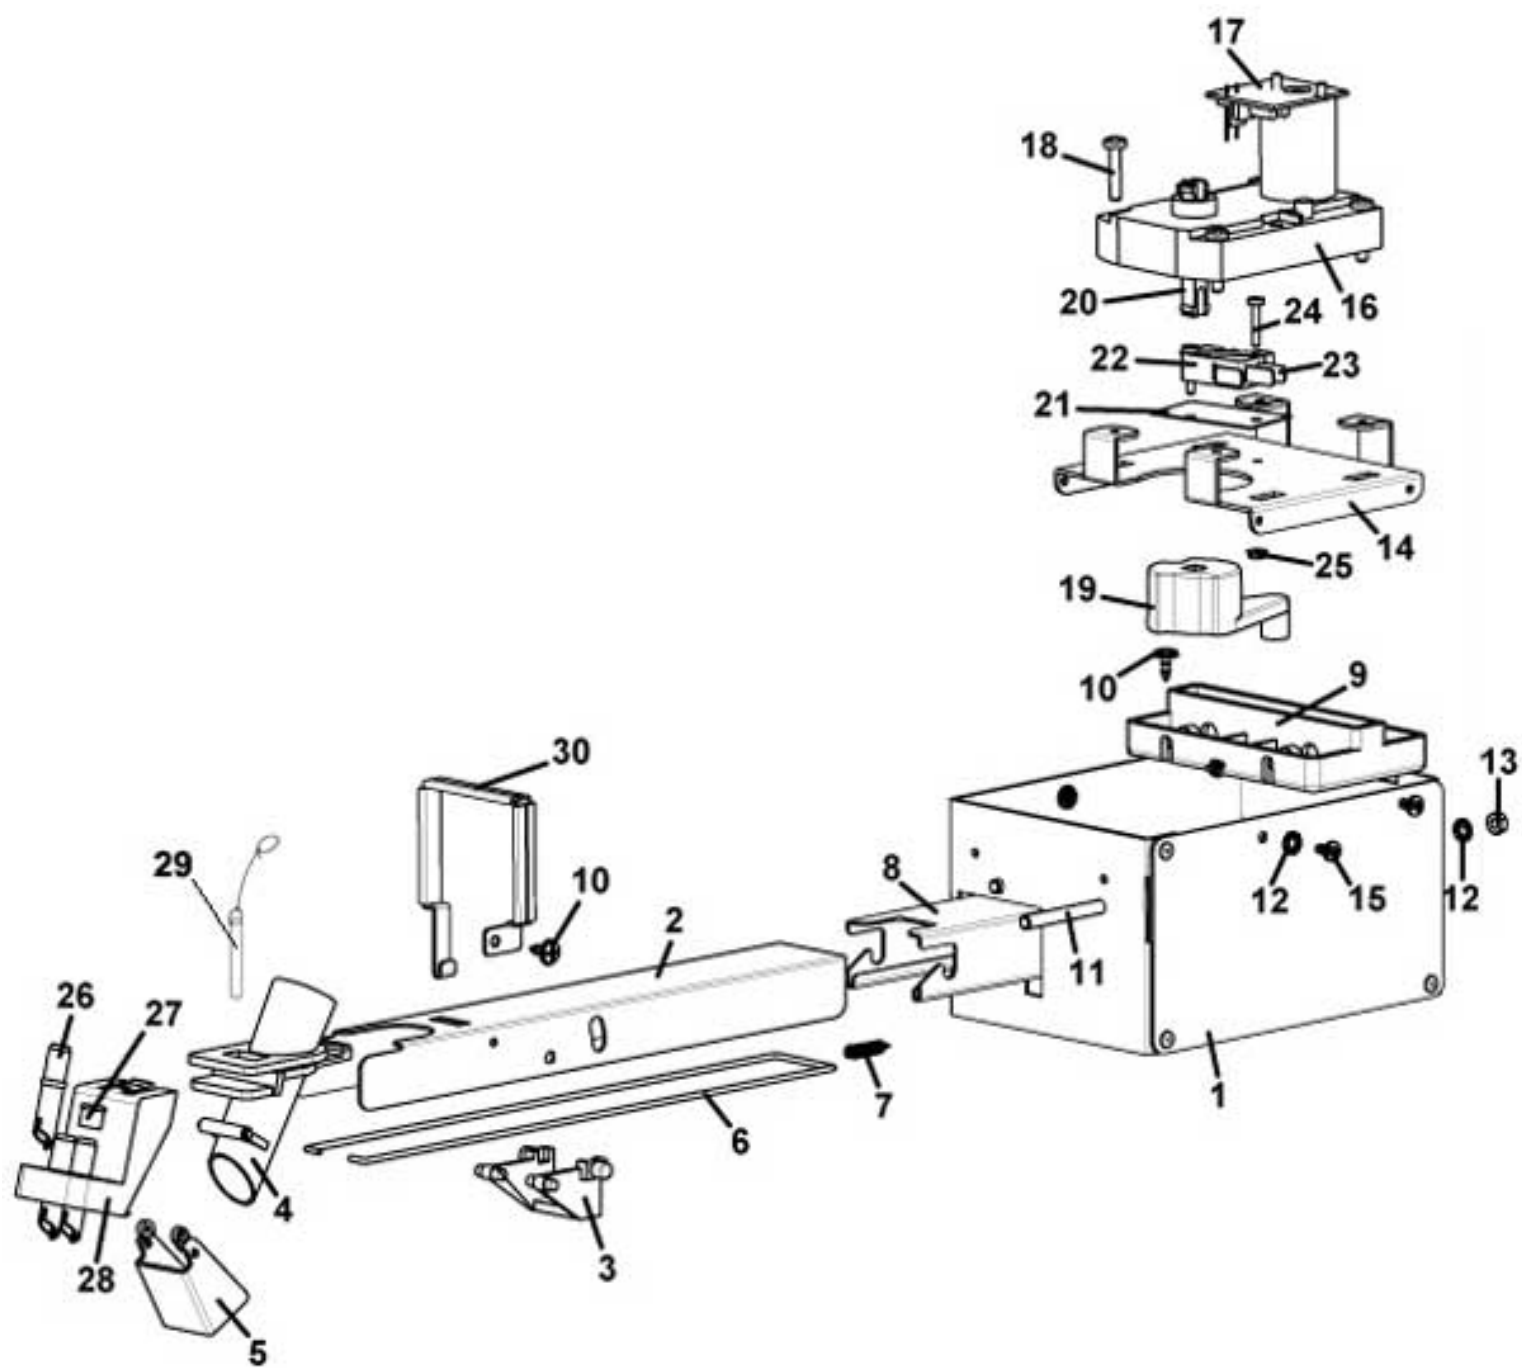

CAFFE EUROPA 5C
DISTRIBUTION PIPES MOVEMENT