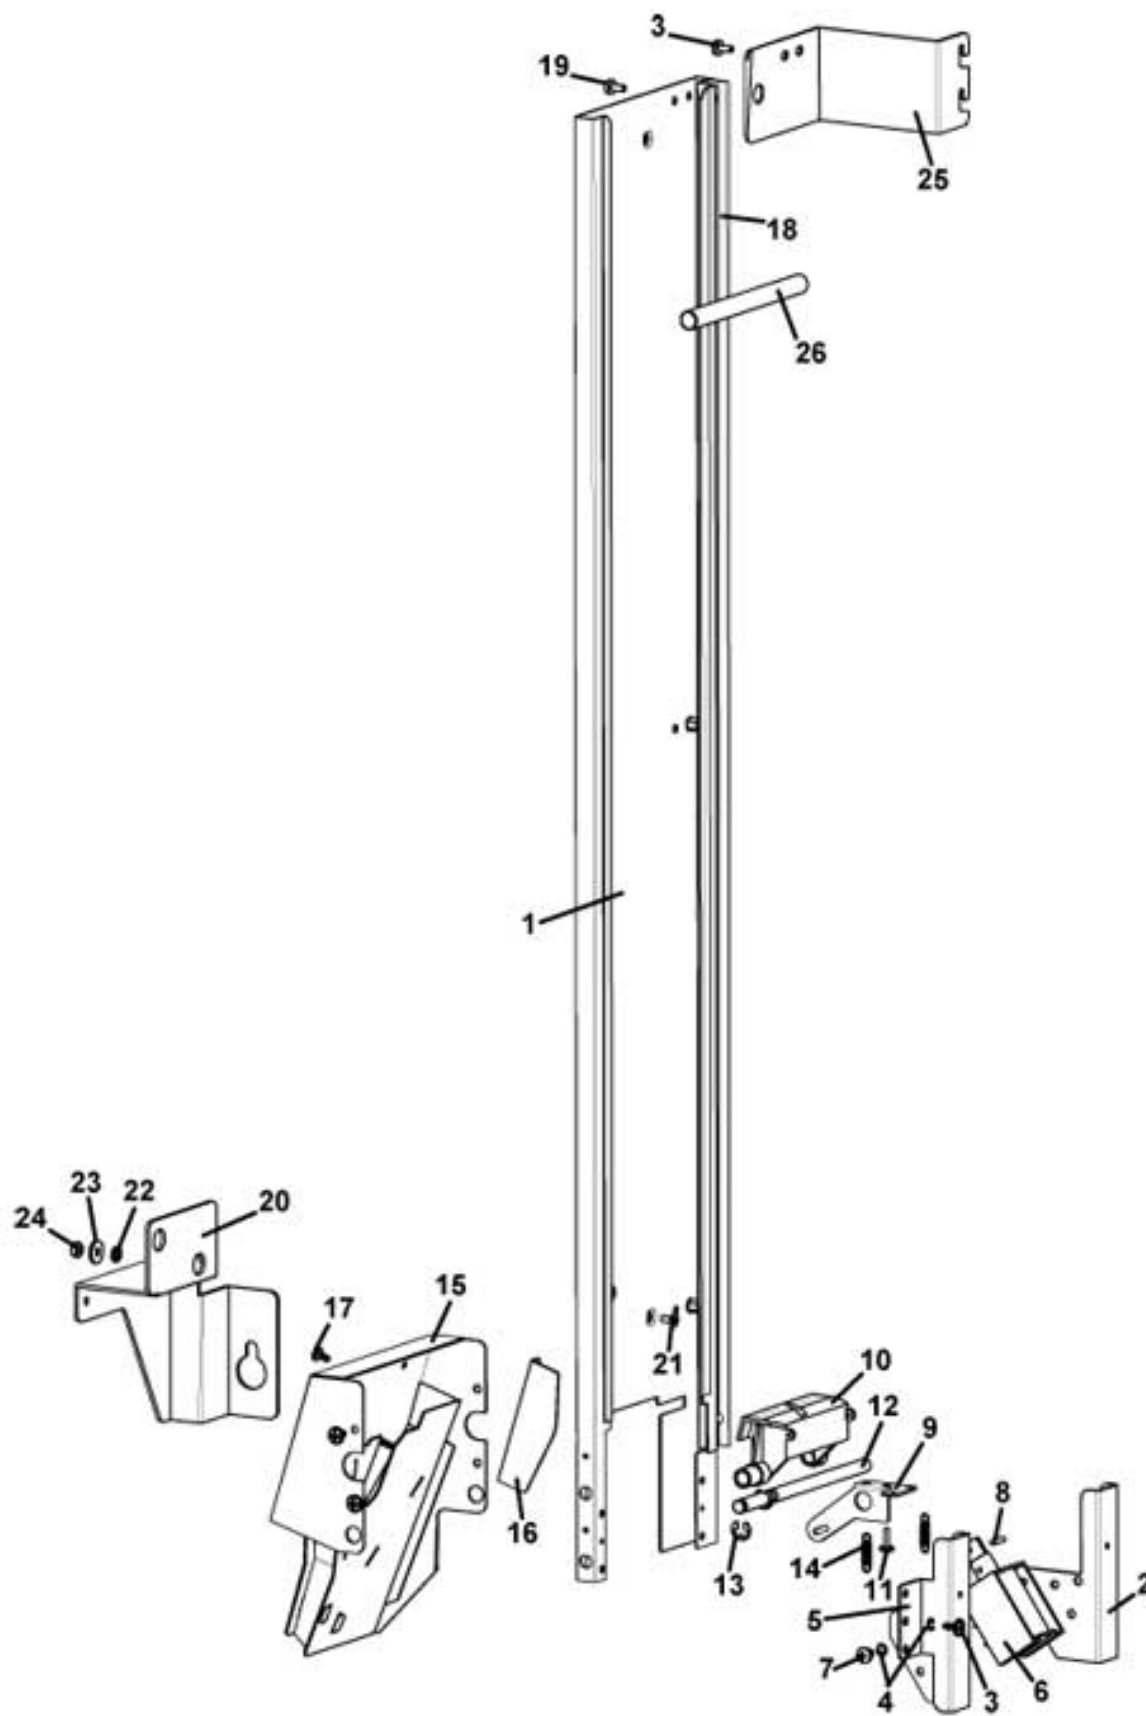

CAFFE EUROPA 5C

CUPS LOADER

Pos. Code	Description
1	0190006534CY-03 TURRET SUPPORT (RAL 9018)
2	0190006543-01 MICRO LEVER
3	ELE0001530 3A 125-250VA MICRO
4	0190006546 DB MOTOR CONNECTION
5	VIT0002469 SCREW TC 3.5 x 10
6	VIT0003301 WASHER D.12 x 4.3 x 1.5
7	0190006503 TURRET Z26 WHEEL
8	0190006536 TURRET SHAFT
9	0190006553 ORIENTATION PIN
10	0190006544 Z16 PINION
11	0190006547CY 5C TURRET CONNECTION (TECNIC GREY RAL 9018)
12	VIT0002101 3.9x 13 TAPPING TCB SCREW
13	0190006554CY TURRET STOPPED LEVER (TECNIC GREY RAL 9018)
14	0190006555CY STOPPED PIN (TECNIC GREY RAL 9018)
15/a	0190006538CF D.70 REDUCTION (ANTHRACITE GREY RAL 7016)
16	0190006521CY PALLETS LOWER PLATE (TECNIC GREY RAL 9018)
17	0190006511NA DB MOTOR CONNECTION (BLACK)
18	0190006528 IDLE Z26 WHEEL
19/a	0190006523 D.70/73 RING NUT
19/b	0190006507 D.78/80 RING NUT
20/a	0190006506IC PALLETS D.70/78 PLASTIC (ORANGE RAL 2011)
20/b	0190006552CI PALLETS D.73 PLASTIC (TRAFFIC GREY RAL 7042)
20/c	0190006502 PALLETS D.73/80 (PAPER)
20/d	0190006551GJ PALLETS D.70/78 PAPER (ZINC YELLOW RAL 1018)
21	0190006524CY PALLETS UPPER PLATE (TECNIC GREY RAL 9018)
22	VIT0002456 SCREW 3.5 x 25 TC
23/a	0190006514CY D.70/73 CUPS FEEDER (TECNIC GREY RAL 9018)
23/b	0190006515CY D.78/80 CUPS FEEDER (TECNIC GREY RAL 9018)
24	0190006522CY MOTOR SUPPORT (TECNIC GREY RAL 9018)
25	0090002114R1 24V DC 11 RPM GEAR MOTOR W/FILTER
26	SCH0007020 MOTORS FILTER
27	SCH0007000 PALLETS SENSOR
28	VIT0002002 SCREW TCB 3,5x6,5
29	0190006518 Z18 SHAFT
30	0090002123 24V DC 5.5 RPM GEAR MOTOR
31	ELE0002258 RED UNIPOLAR BUTTON
32	0180013111CY-01 5C TUBES CONNECTION (TECHNIC GREY RAL 9018)
33	0180013114 SINGLE TURRET TIE-BOLT
34	0180013109 1 TURRET PIPE D.84/81MM L680MM
35	0180013113 D.70 COLUMN REDUCTION
36	0180013112CY 5C TURRET COVER (TECHNIC GREY RAL 9018)
37	ELT0030560 MAGNET D.8X4
38	0020038334 5C LEFT TURRET SUPPORT
39/a	0020038122 RIGHT TURRET SUPPORT
39/b	0020038335 5C RIGHT TURRET SUPPORT W/STIRRER
100	0190006522CLR ASSEMBLED TURRET DB MOTORS SUPPORT FROM POS. 24 TO POS. 31
101	0180013101CL1 HIGH ASSEMBLED 5C TURRET D.70/73 FROM POS. 32 A POS. 36