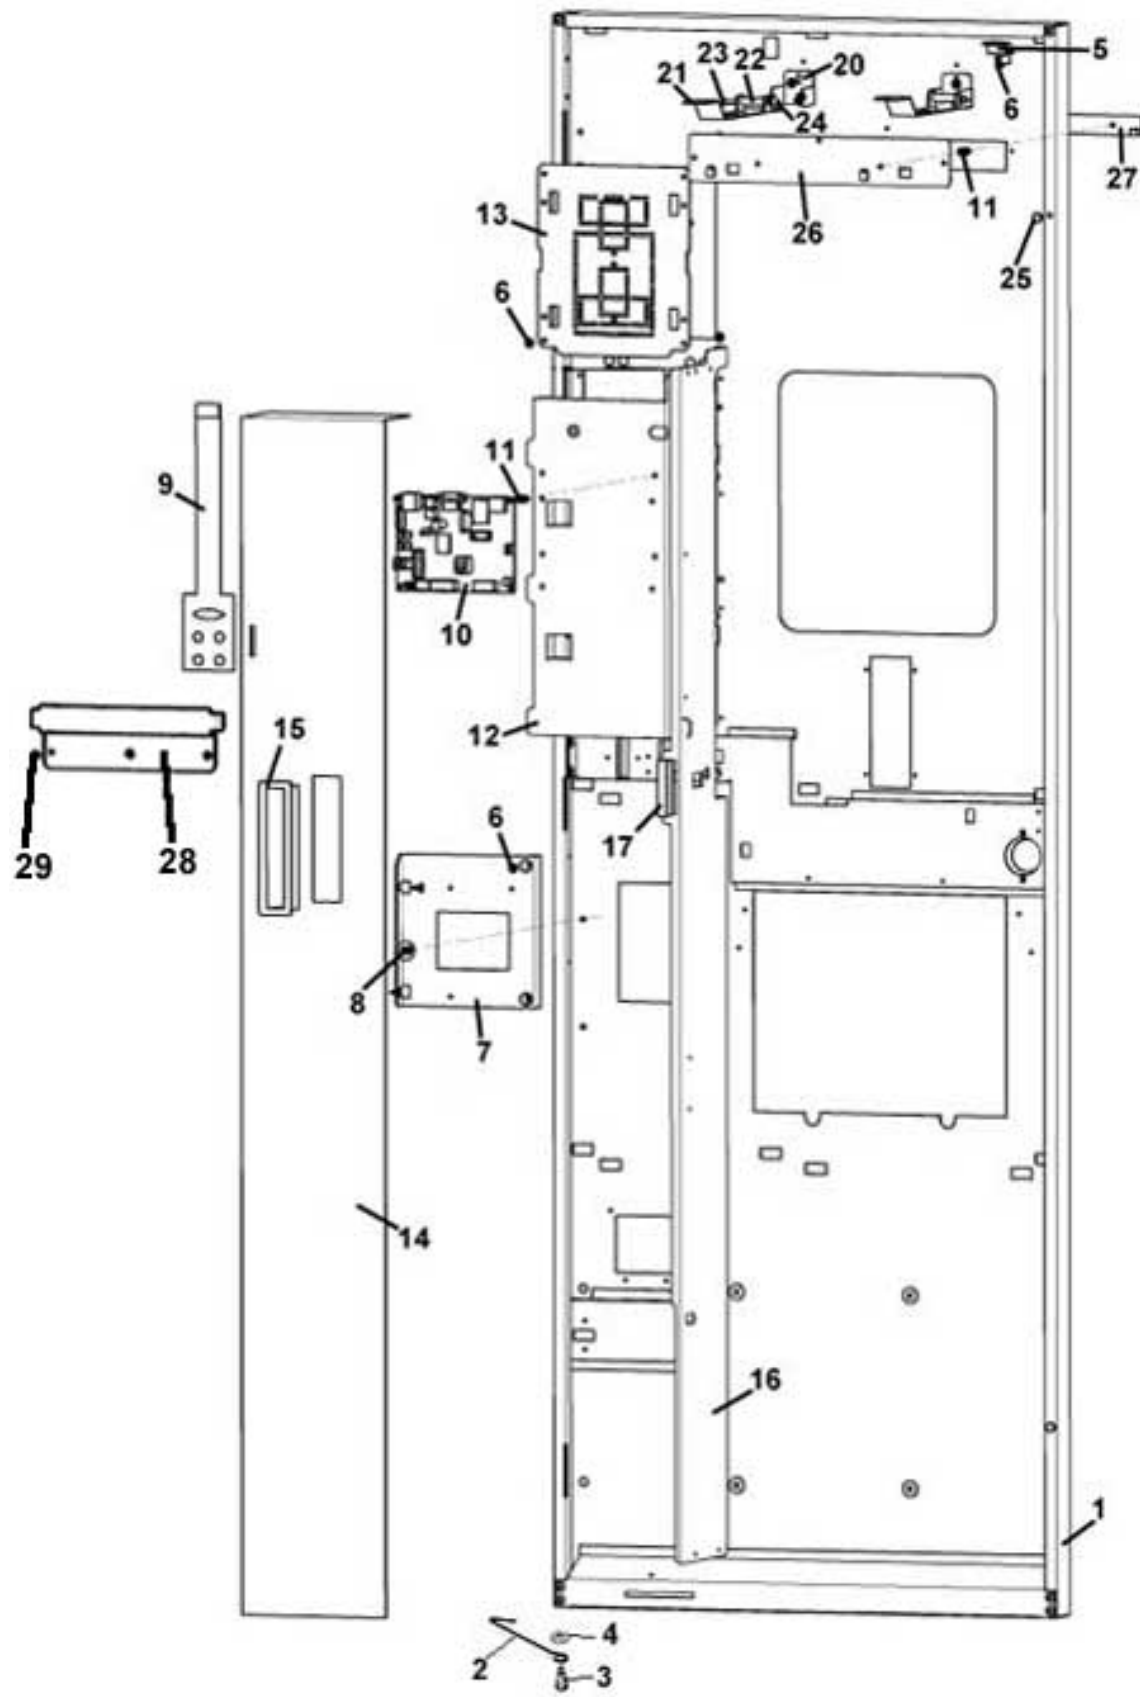

CAFFE EUROPA 5C

EXTERNAL DOOR

Pos.	Code	Description
1	0020038205DA	DOOR (PEARL LIGHT GREY RAL 9022)
2	0020034156	DOOR HINGE BUSH
3	1150003337DA	LOCK ASSEMBLY (PEARL LIGHT GREY RAL 9022)
3-1a	1150003336DA	LOCK SLEEVE (PEARL LIGHT GREY RAL 9022)
3-1b	1150002112DA	LOCK BODY (PEARL LIGHT GREY RAL 9022)
3-1c	1150002111	LOCK PIN
3-1d	1150002113	SPRING
3-1e	VIT0006508	D.10 RADIAL STOP RING
3-1f	VIT0005203	4 x 18 CYLINDRICAL PIN
3-1g	SER0000003	G 5 TUBULAR LOCK
3-1h	1150003054	SPACER
3-2	1150003342DA	LOCK ASSEMBLY (PEARL LIGHT GREY RAL 9022)
3-2a	1150003336DA	LOCK SLEEVE (PEARL LIGHT GREY RAL 9022)
3-2b	1150002112DA	LOCK BODY (PEARL LIGHT GREY RAL 9022)
3-2c	1150002111	LOCK PIN
3-2d	1150002113	SPRING
3-2e	VIT0006508	D.10 RADIAL STOP RING
3-2f	VIT0005203	4 x 18 CYLINDRICAL PIN
3-2g	SER0000022	LOCK
3-2h	1150003054	SPACER
4	VIT0000127	M 4x35 TSP SCREW
5	VIT0004815	M 4 SELFLOCKING NUT
6	0020038128	LOCK HOOK
7	VIT0000208	M 5x10 H.H. SCREW
8	VIT0003104	WASHER tab D. 5.1
9	VIT0003302	5.5x12x1.5 FLAT WASHER
10		See table CUPS STOP
11	0020038221DA	KEYBOARD FRAME (PEARL LIGHT GREY RAL 9022)
12	SCH0007820	7 LED BOARD
13	SCH0007840	SUPPLY PHASES 3 LED BOARD
14	0020038233	SUPPLY PHASES 3 LED BOARD SUPPORT
15	0020038213	PHOTO GLASS
16	0020042175	GLASS PIN STOPPER
17	0020038214IE	TRASPARENT STOPPED PHOTO FRAME (ORANGE)
18	0020038216IE	TRASPARENT GLASS SUPPLY DRINK LED (ORANGE)
19	0020042051CY	COIN INTRODUCTION CHUTE (TECNIC GREY RAL 9018)
20	0020042014CY	COIN ACCEPTANCE/RETURN CHUTE (TECHNICAL GREY RAL 9018)
21	VIT0002401	SCREW TCB 3.5 x 9.5
22	0020038144XC	COIN RETURN HATCH (CHROMATE)
23	0020038145	COIN BOX FIXING COVER
24	0030006255-01	COIN BOX
25	0030006258	COIN BOX HOOK
26	4050010072XC	COIN RETURN BUTTON (CHROMATE)
27	0020034023	COIN RETURN PIN
28	4050010074	COIN RETURN BUTTON SPRING
29	0020038155	COIN RETURN LOWER BRACKET
30	0020042057	COIN RETURN UPPER BRACKET
31	0020038129	COIN RETURN BUTTON CONNECTION
32	0020034187	PIN
33	0020005013	COIN RETURN LEVER SPRING
34	VIT0007005	1.5x40 PIN
35		See table KEYBOARD
36	SCH0007080	3 COLOURS 128 x 64 GRAPHIC DISPLAY
37	0020038212DA	COIN RETURN HATCH FRAME (PEARL LIGHT GREY RAL 9022)
38	0020038211IE	TRASPARENT UPPER LED GLASS (ORANGE)
39	0020038227	UPPER GLASS
40	0020038260	BOX PROTECTION
41	0020038219DA	PAYMENT SYSTEM CLOSING (PEARL LIGHT GREY RAL 9022)
42		
43