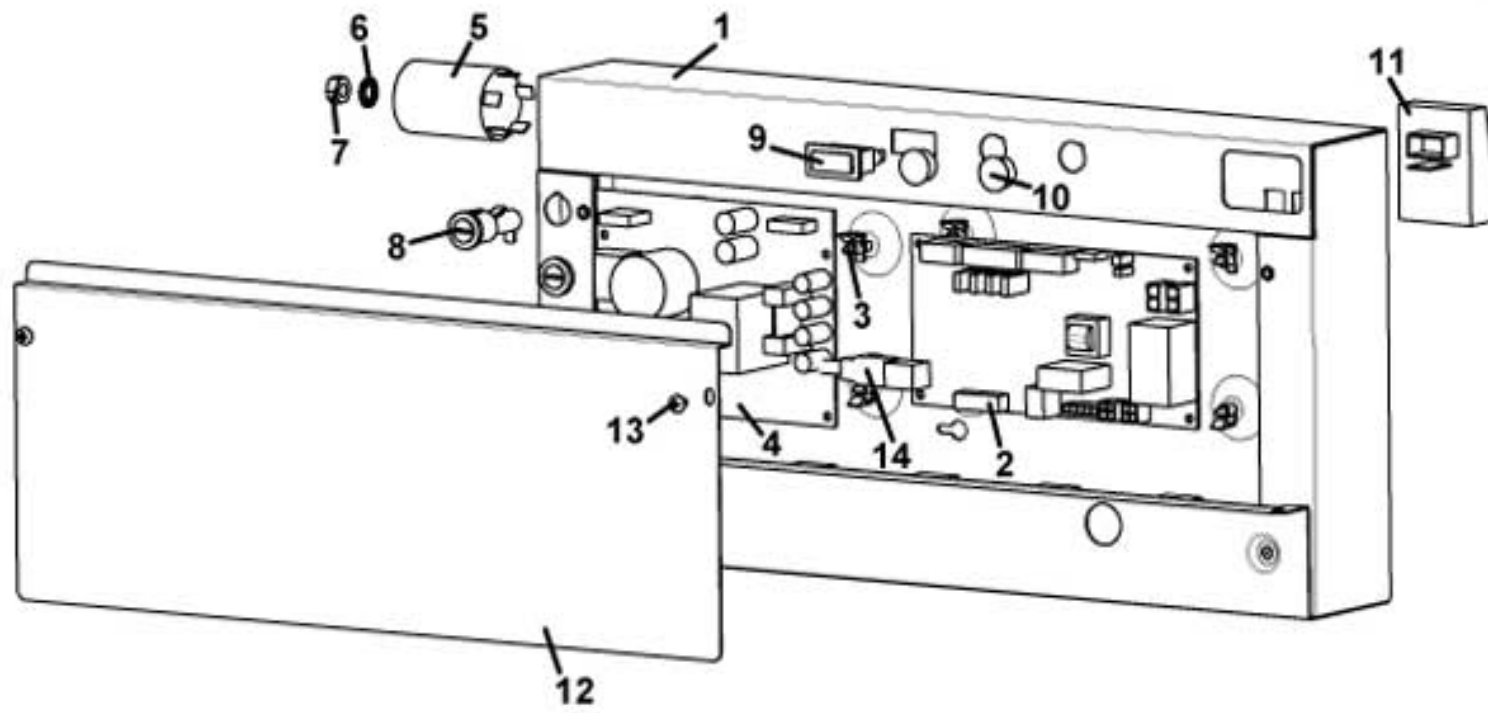

CAFFE EUROPA 5C
CONTROL PANEL