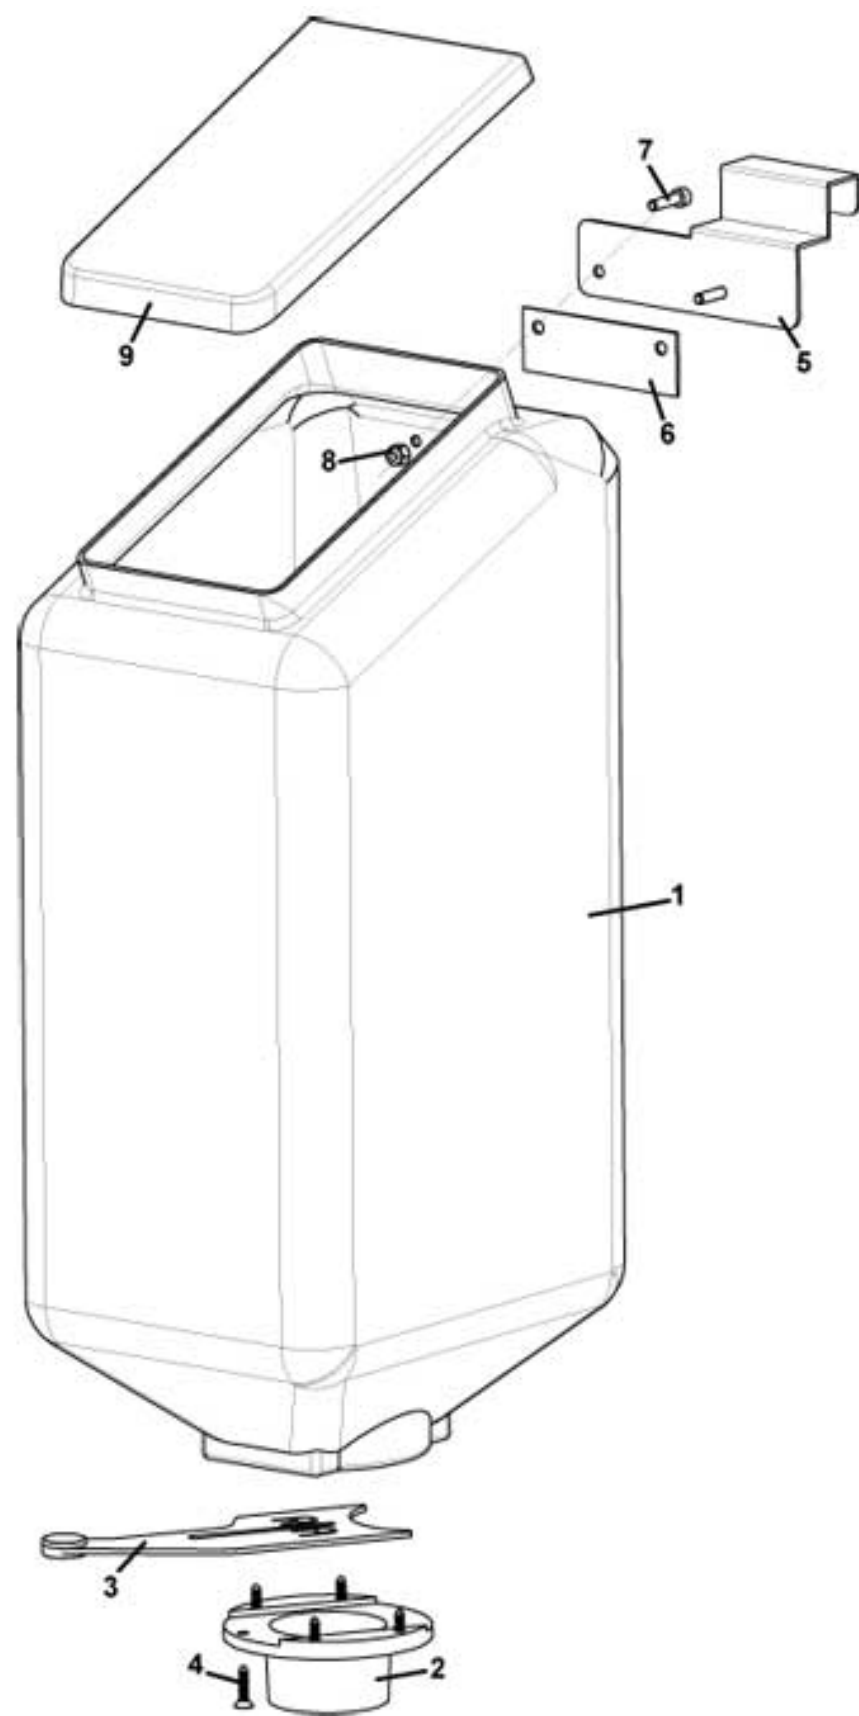

CAFFE EUROPA 5C

PRODUCT CONTAINERS

Pos. Code	Description		
1/a	70003001AR	PRD. CON. W/HOLES+COVER	
1/b	70003001BR	PRD. CON. W/O HOLES+COVER	
1/c	0230008003AR	PRD. CON.H650 W/HOLES+COVER	
1/d	0230008003BR	PRD. CON.H650 W/O HOLES+COVER	
3	4002050109		
4/a	70003003	UPPER HOOKING PLATE	
4/b	0230012018	UPPER PLATE	
5	0230012012	DRIVING RING GEAR SQUARE SEAT	
6	VIT0004803	STAINLESS STEEL NUT M4	
7	VIT0003202	STAINLESS STEEL FLAT WASHER D.4,3 x 9 x 0,8	
8	70003006	REAR SUPPORTING BUSH	
9	GUA0000015	GASKET 119	
10	0230012006	WORM SCREW WITH FLANGE	
11	VIT0005301	ELASTIC PIN D.2 x 14	
12/a	70003016	P.18 WORM SCREW SPRING	
12/b	0230024009	WORM SCREW SPRING P.9	
13	70003010	BUSH TIE-BOLT	
14/a	70003008	FRONT BUSH	
14/b	70003007	FRONT BUSH	
14/c	0230012025	FRONT BUSH WITH TRANSITION REDUCED	
15	70003028	STOP PIN	
16	70003027	MIXER MALE BUSH	
17	70003012	PLASTIC MIXER GEAR	
18	70003026	MIXER FEMALE BUSH	
19	70003029	STOP DISK	
20	VIT0007102	BENZING-QUICKLOCK	
21	11837	MIXER	
22	VIT0001205	M 4x12 TSP SCREW	
23	VIT0004810	M 4 SELFLOCKING NUT	
24/a	4001003072/20	STRAIGHT PRODUCT CHUTE mm 125	
24/b	4001003072/22	L.H. PRODUCT CHUTE mm 155	
24/c	4001003072/21	R.H. PRODUCT CHUTE mm 155	
25	0230016024	SUGAR FEEDER	
26	TSIL15/19T	D.15X19 NATURAL TRANSPARENT SILICONE PIPE	
100	0230017007CL	PRODUCT CONTAINER PLATIC WHEEL P.9 ASS.	assieme
101	0230016006CL	WORM SCREW P.9 PRODUCT CONTAIN	
102	0230018009CL		
103	0230019005CL		
104	0230017008CL	PRODUCT CONTAINER PLATIC WHEEL P.18 ASSEM.	assieme

CAFFE EUROPA 5C
COFFEE BEANS CONTAINER