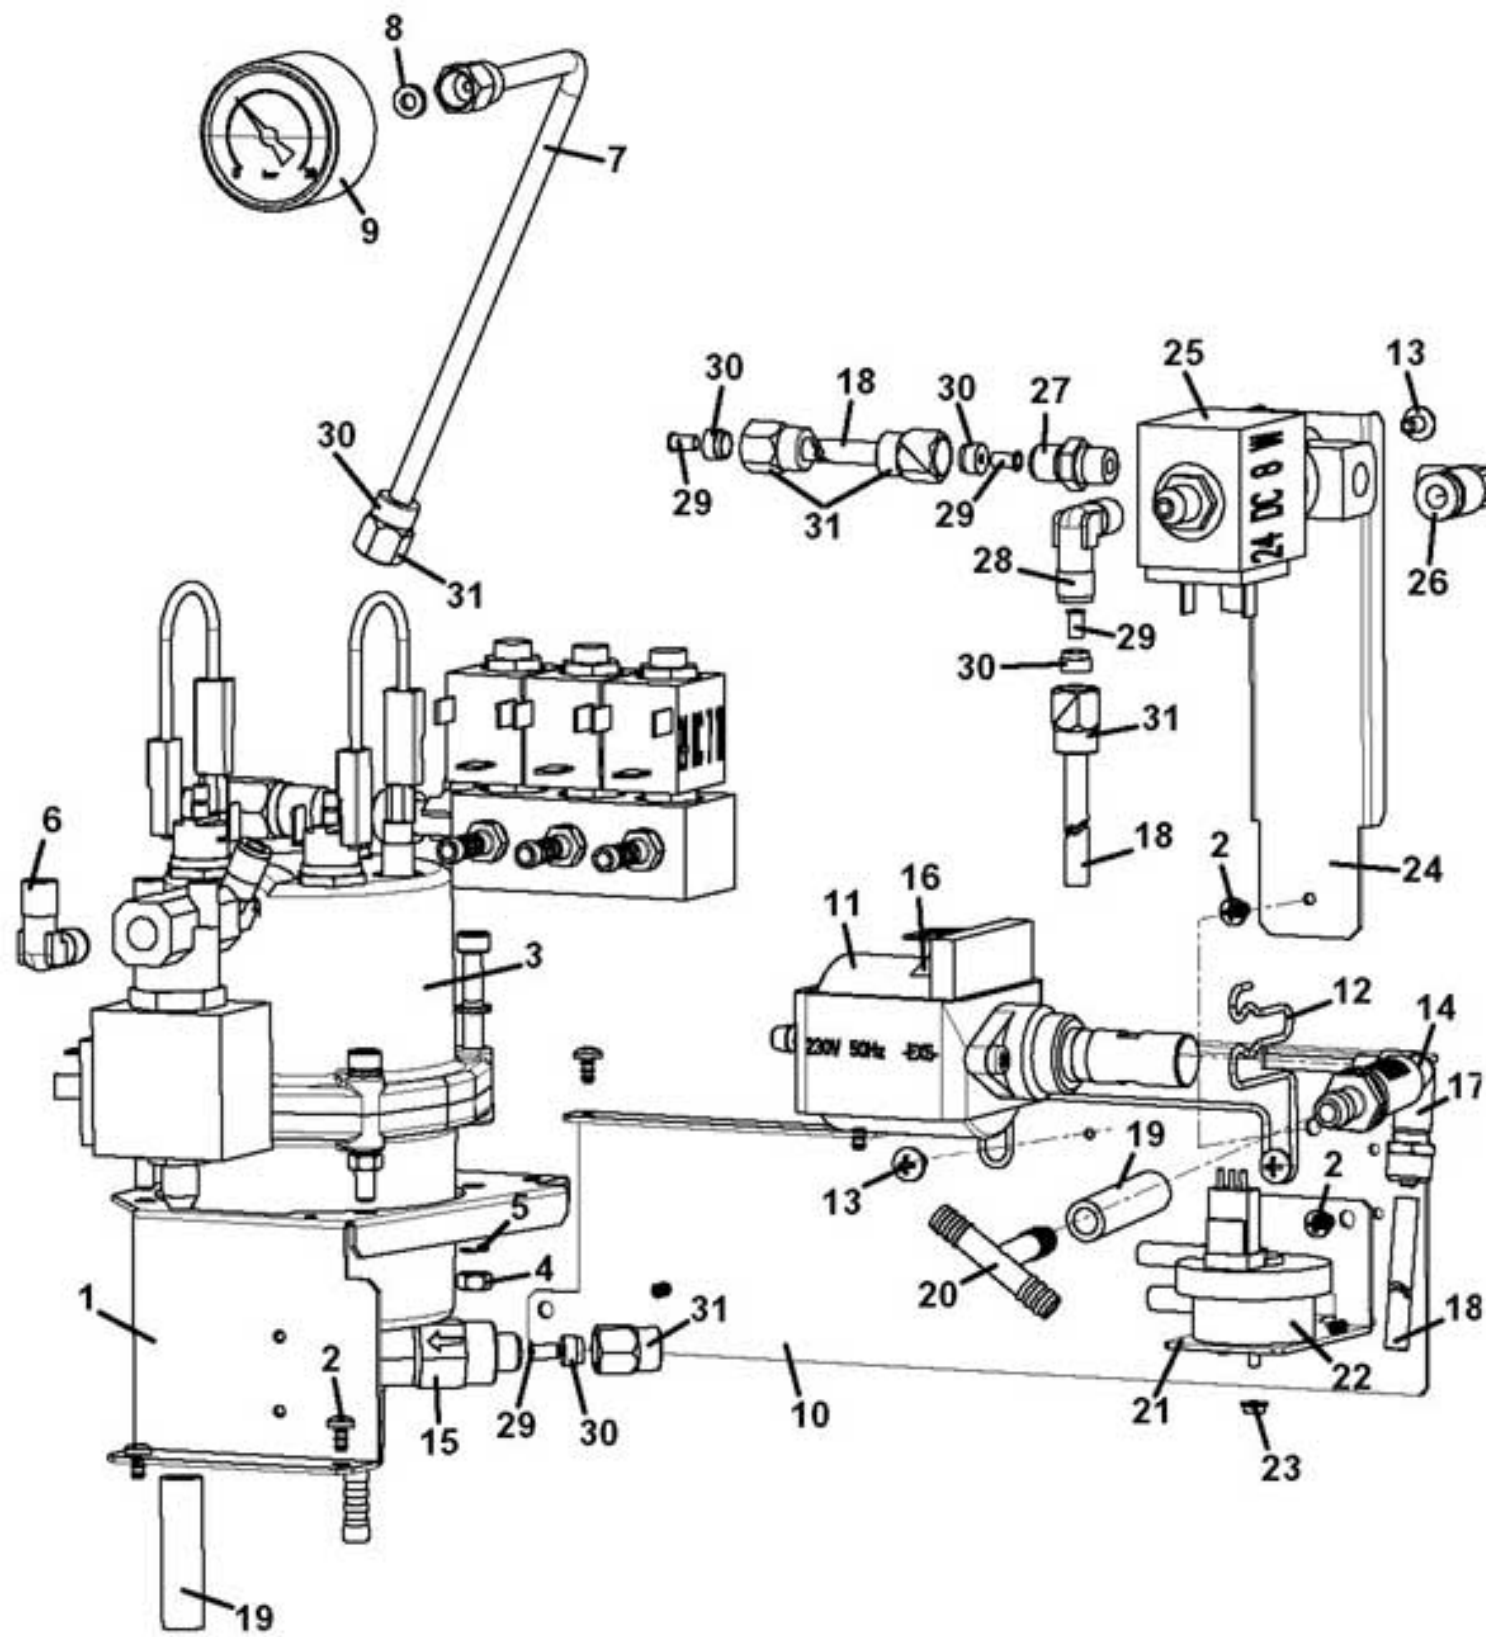

CAFFE EUROPA 5C
PRESSOBEAN BOILER SUPPORT